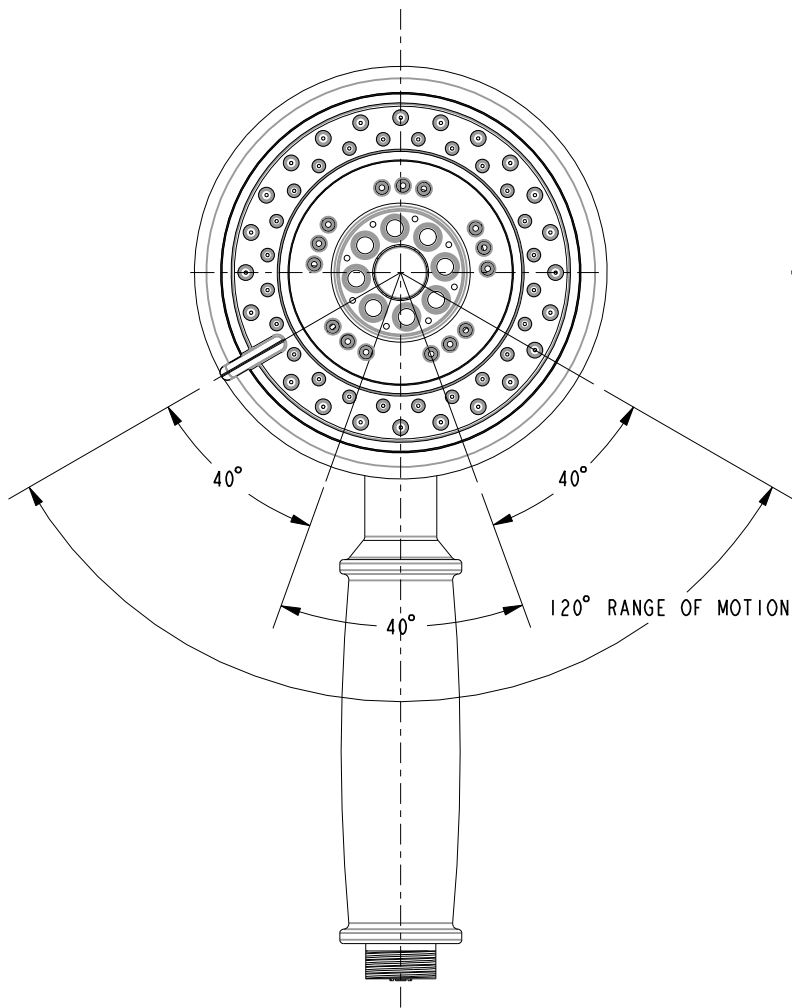

NOTE:  
ASSEMBLE ENGINE IN THIS POSITION.

<b>BRASSTECH</b>		2001 CARNEGIE AVE. SANTA ANA, CA 92705 (949) 417-5207	
INCORPORATED			
DWG NO.	281-1	REV	H
SCALE .500	REF. -	SHEET 2 OF 2	