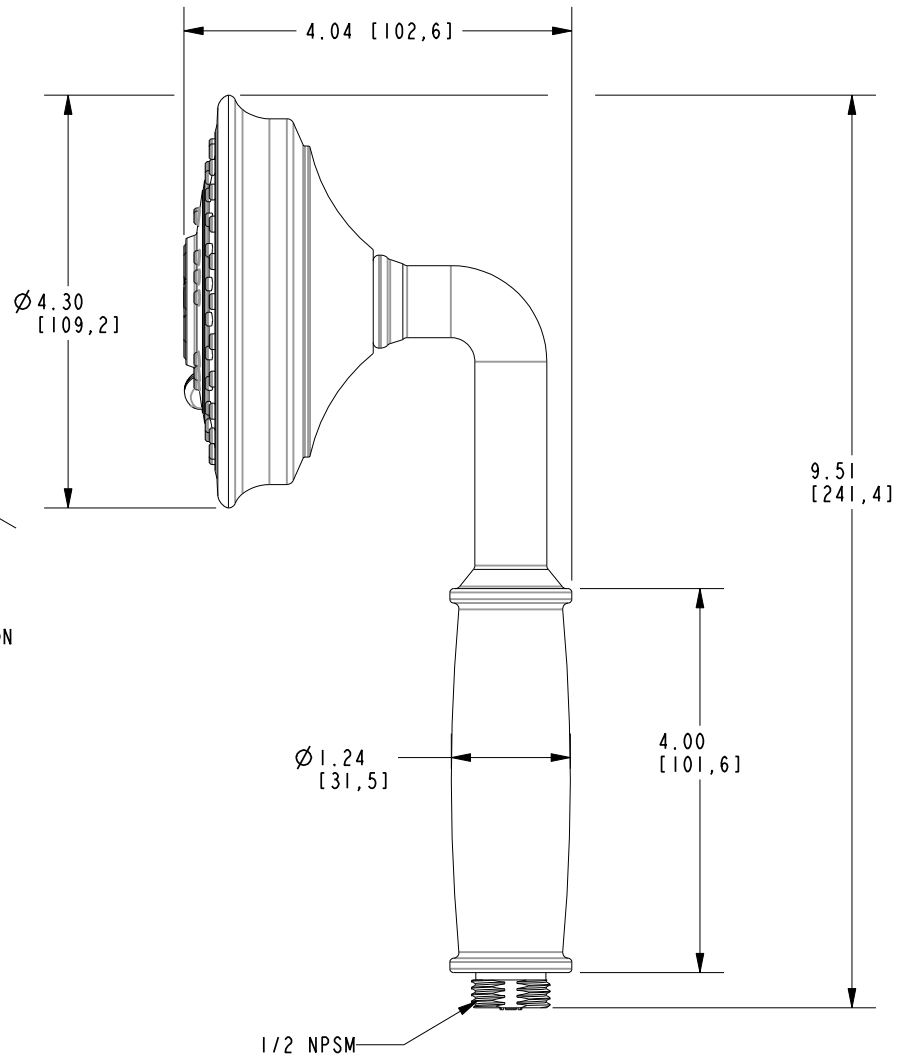

NOTE:  
ASSEMBLE ENGINE IN THIS POSITION.

<b>BRASSTECH</b>		2001 CARNEGIE AVE. SANTA ANA, CA 92705 (949) 417-5207	
INCORPORATED			
DWG NO.	281-1	REV	H
SCALE .500	REF. -	SHEET 2 OF 2	