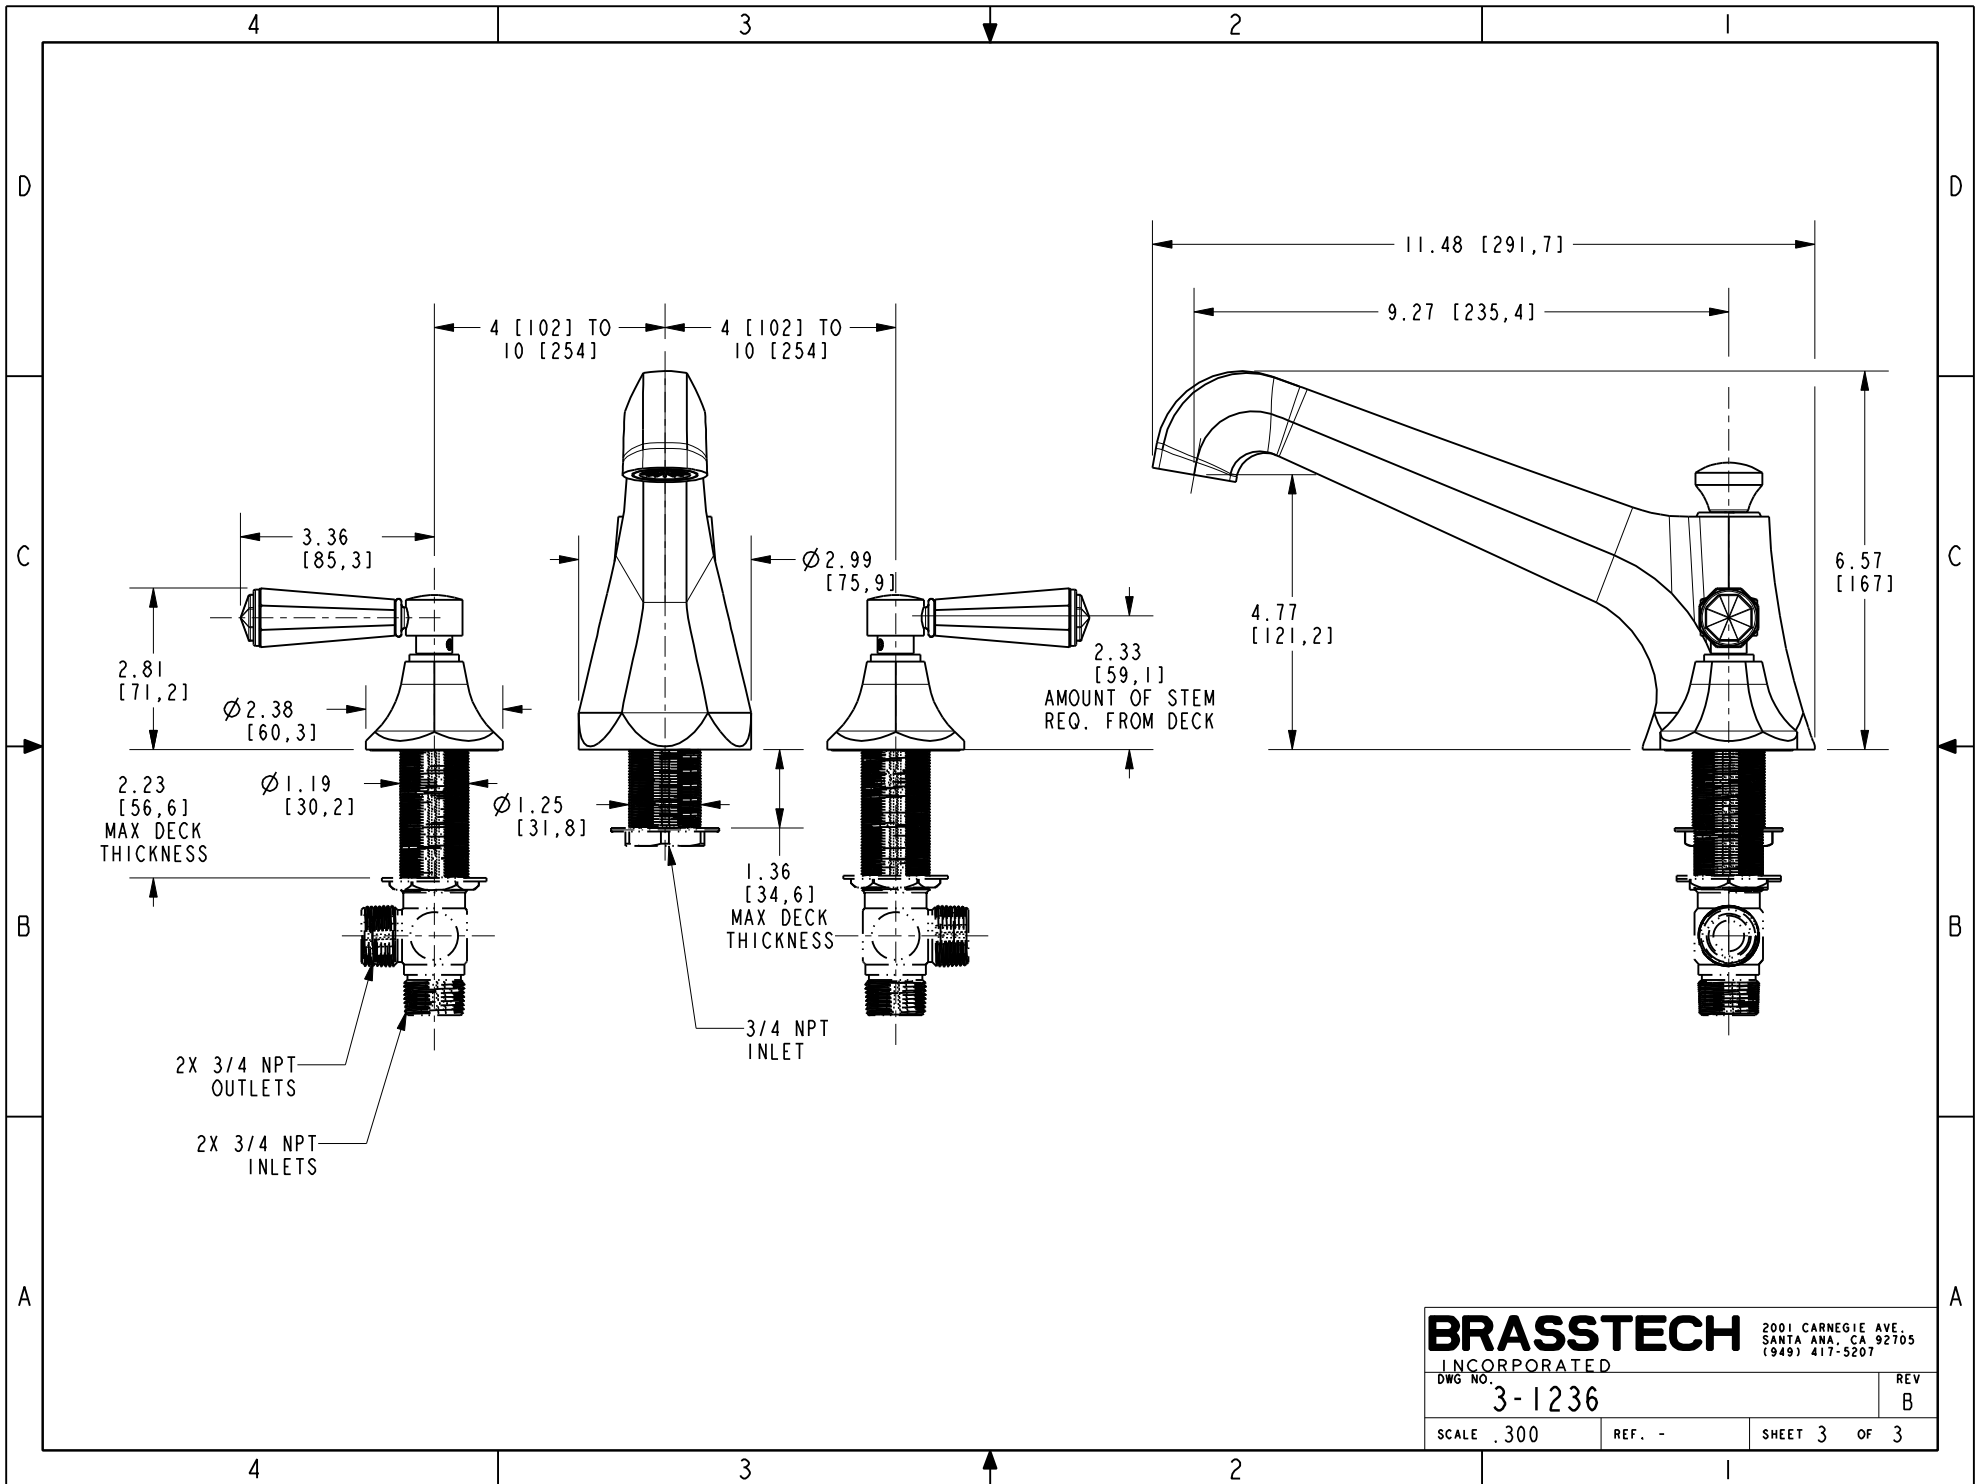

PN: 1-502
SOLD SEPARATELY

SCALE .200

BRASSTECH

2001 CARNEGIE AVE.
SANTA ANA, CA 92705
(949) 417-5207

INCORPORATED

DWG NO.

3-1236

REV

B

SCALE .375

REF. -

SHEET 2 OF 3

BRASSTECH		2001 CARNEGIE AVE. SANTA ANA, CA 92705 (949) 417-5207	
INCORPORATED			
DWG NO. 3-1236		REV B	
SCALE .300	REF. -	SHEET 3 OF 3	