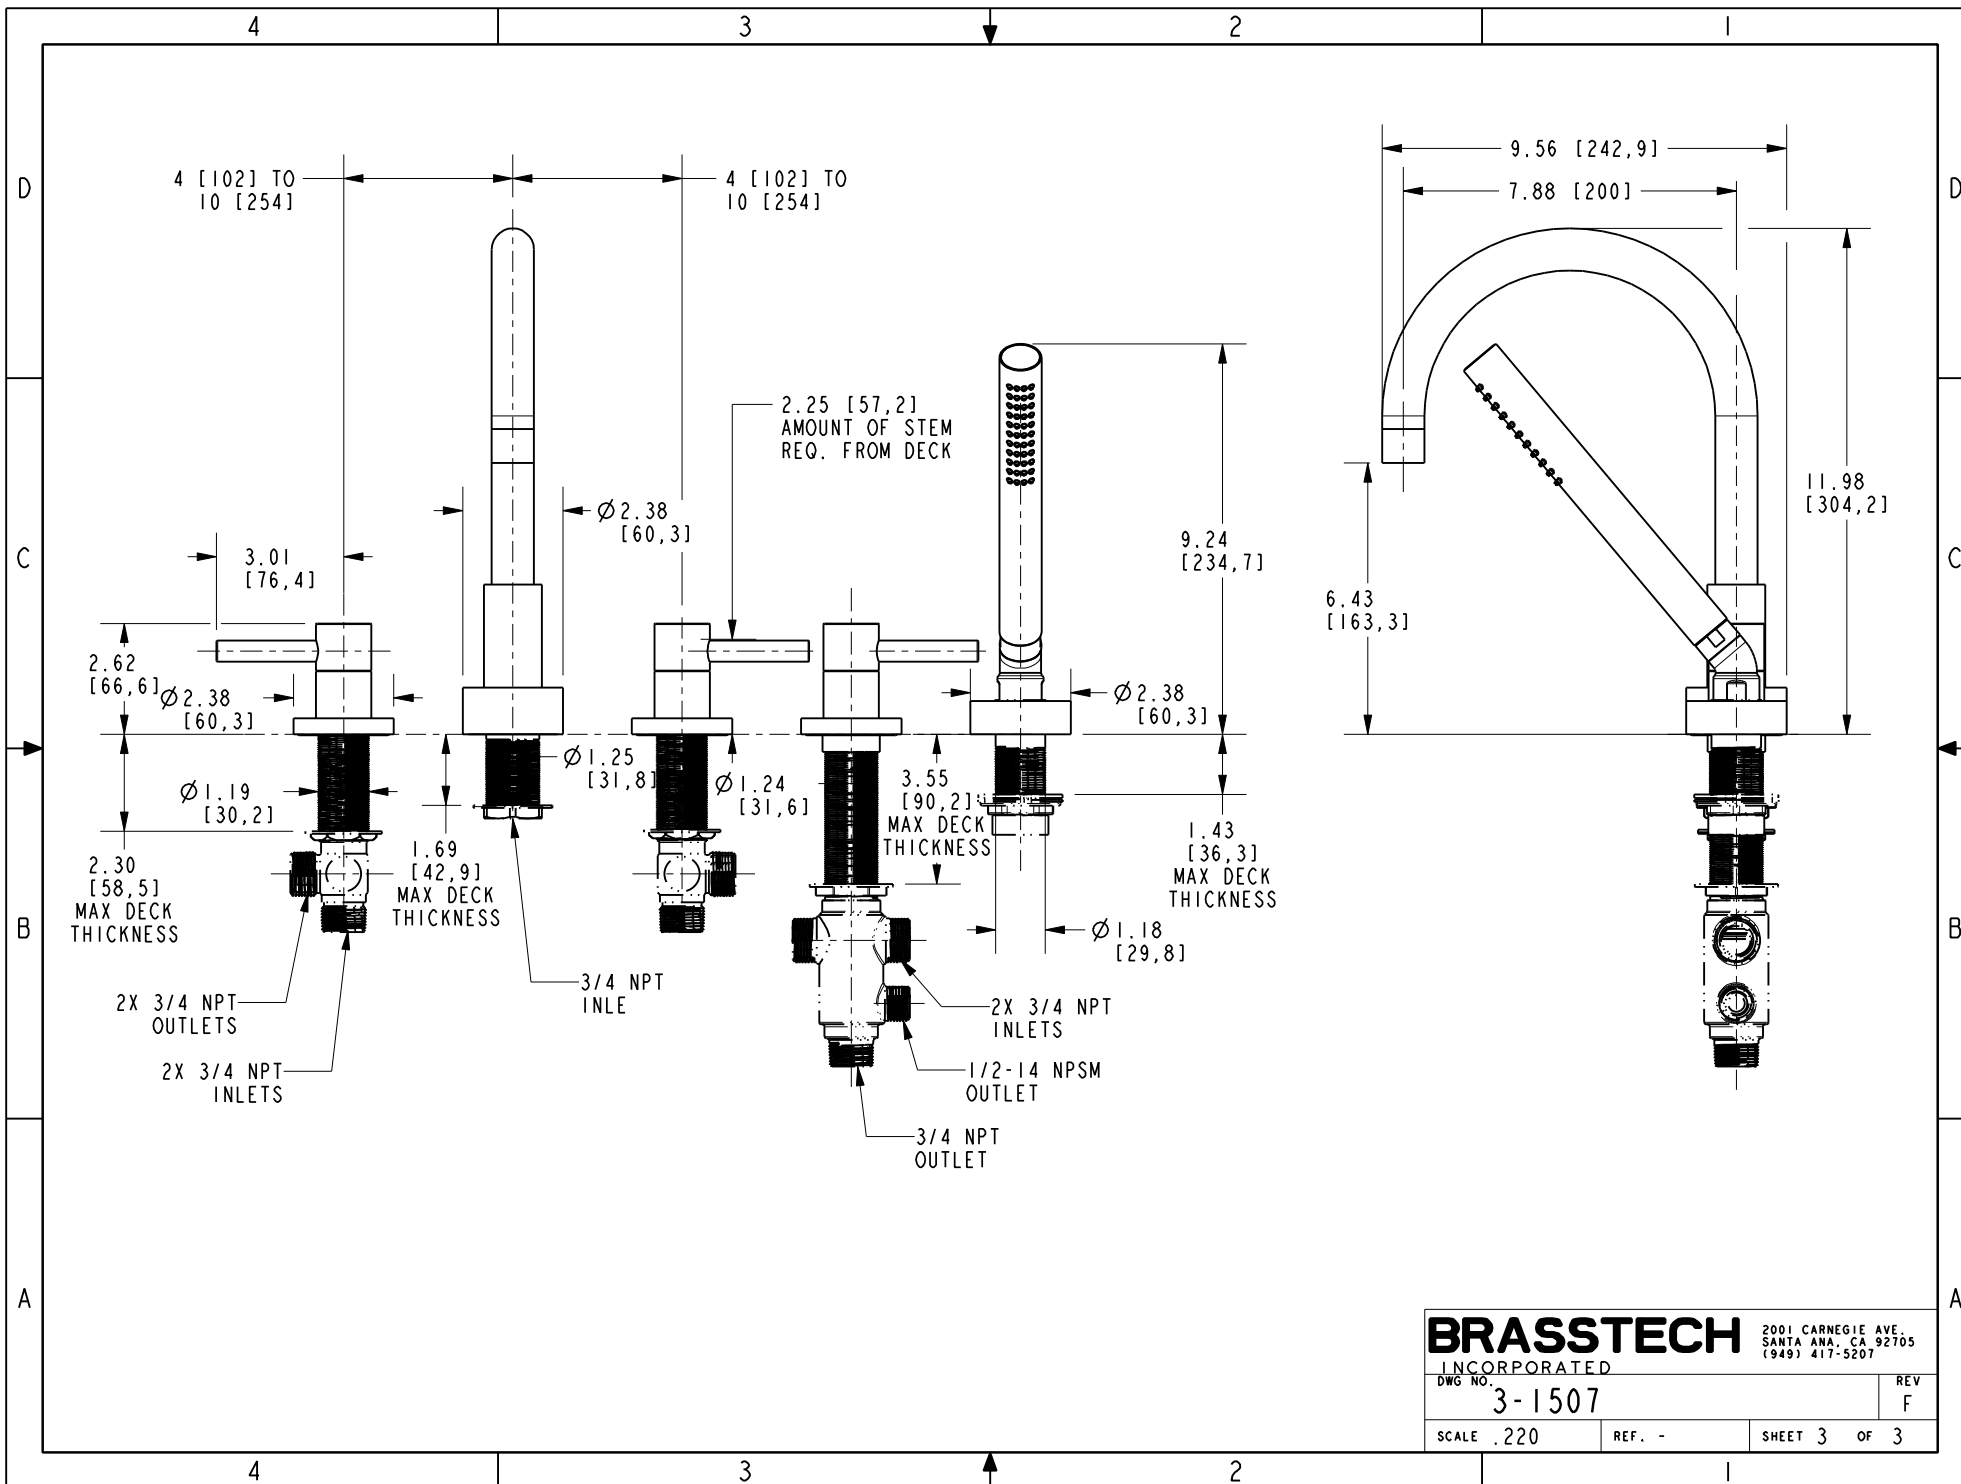

INCORPORATED

DWG NO. 3-1507

REV F

SCALE .225

REF. -

SHEET 2 OF 3

4

3

2

1

**BRASSTECH** INCORPORATED  
 2001 CARNEGIE AVE.  
 SANTA ANA, CA 92705  
 (949) 417-5207

DWG NO. 3-1507

REV F

SCALE .220 REF. - SHEET 3 OF 3