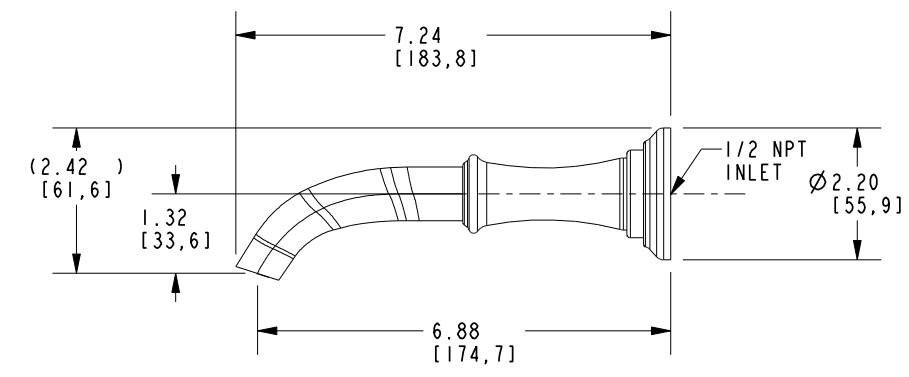

BRASSTECH		2001 CARNEGIE AVE. SANTA ANA, CA 92705 (949) 417-5207	
INCORPORATED			
DWG NO.	3-2441	REV	A
SCALE .400	REF. -	SHEET 2	OF 3

BRASSTECH 2001 CARNEGIE AVE.
INCORPORATED SANTA ANA, CA 92705
(949) 417-5207

DWG NO. 3-2441	REV A
SCALE .313	REF. -
SHEET 3 OF 3	