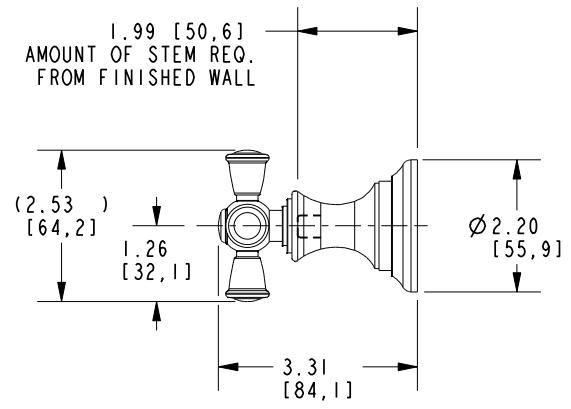

BRASSTECH		2001 CARNEGIE AVE. SANTA ANA, CA 92705 (949) 417-5207	
INCORPORATED			
DWG NO.	3-2441	REV	A
SCALE .400	REF. -	SHEET 2	OF 3

BRASSTECH 2001 CARNEGIE AVE.
INCORPORATED SANTA ANA, CA 92705
(949) 417-5207

DWG NO. 3-2441	REV A
SCALE .313	REF. -
SHEET 3 OF 3	