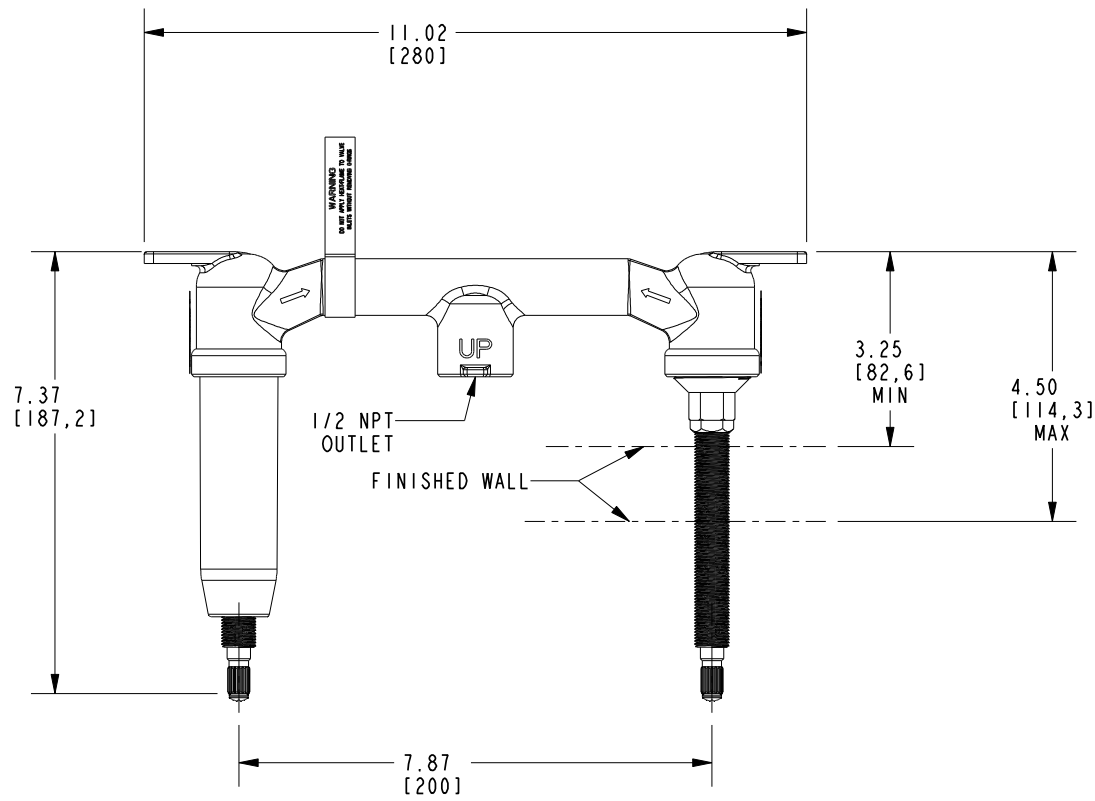

BRASSTECH		2001 CARNEGIE AVE. SANTA ANA, CA 92705 (949) 417-5207	
INCORPORATED			
DWG NO.	3-2441	REV	A
SCALE .400	REF. -	SHEET 2	OF 3

BRASSTECH 2001 CARNEGIE AVE.
INCORPORATED SANTA ANA, CA 92705
(949) 417-5207

DWG NO. 3-2441	REV A
SCALE .313	REF. -
SHEET 3 OF 3	