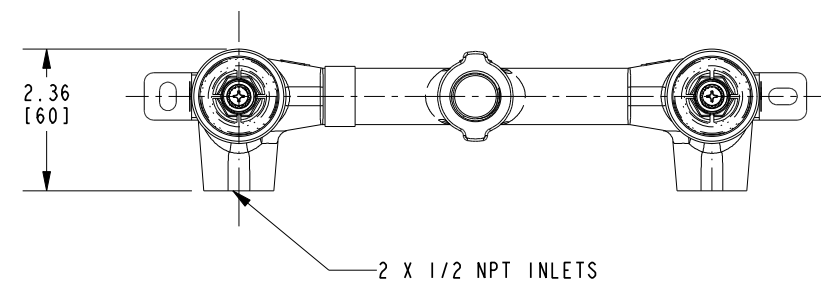

BRASSTECH		2001 CARNEGIE AVE. SANTA ANA, CA 92705 (949) 417-5207	
INCORPORATED			
DWG NO.	3-2441	REV	A
SCALE .400	REF. -	SHEET 2	OF 3

BRASSTECH 2001 CARNEGIE AVE.
INCORPORATED SANTA ANA, CA 92705
(949) 417-5207

DWG NO. 3-2441	REV A
SCALE .313	REF. -
SHEET 3 OF 3	