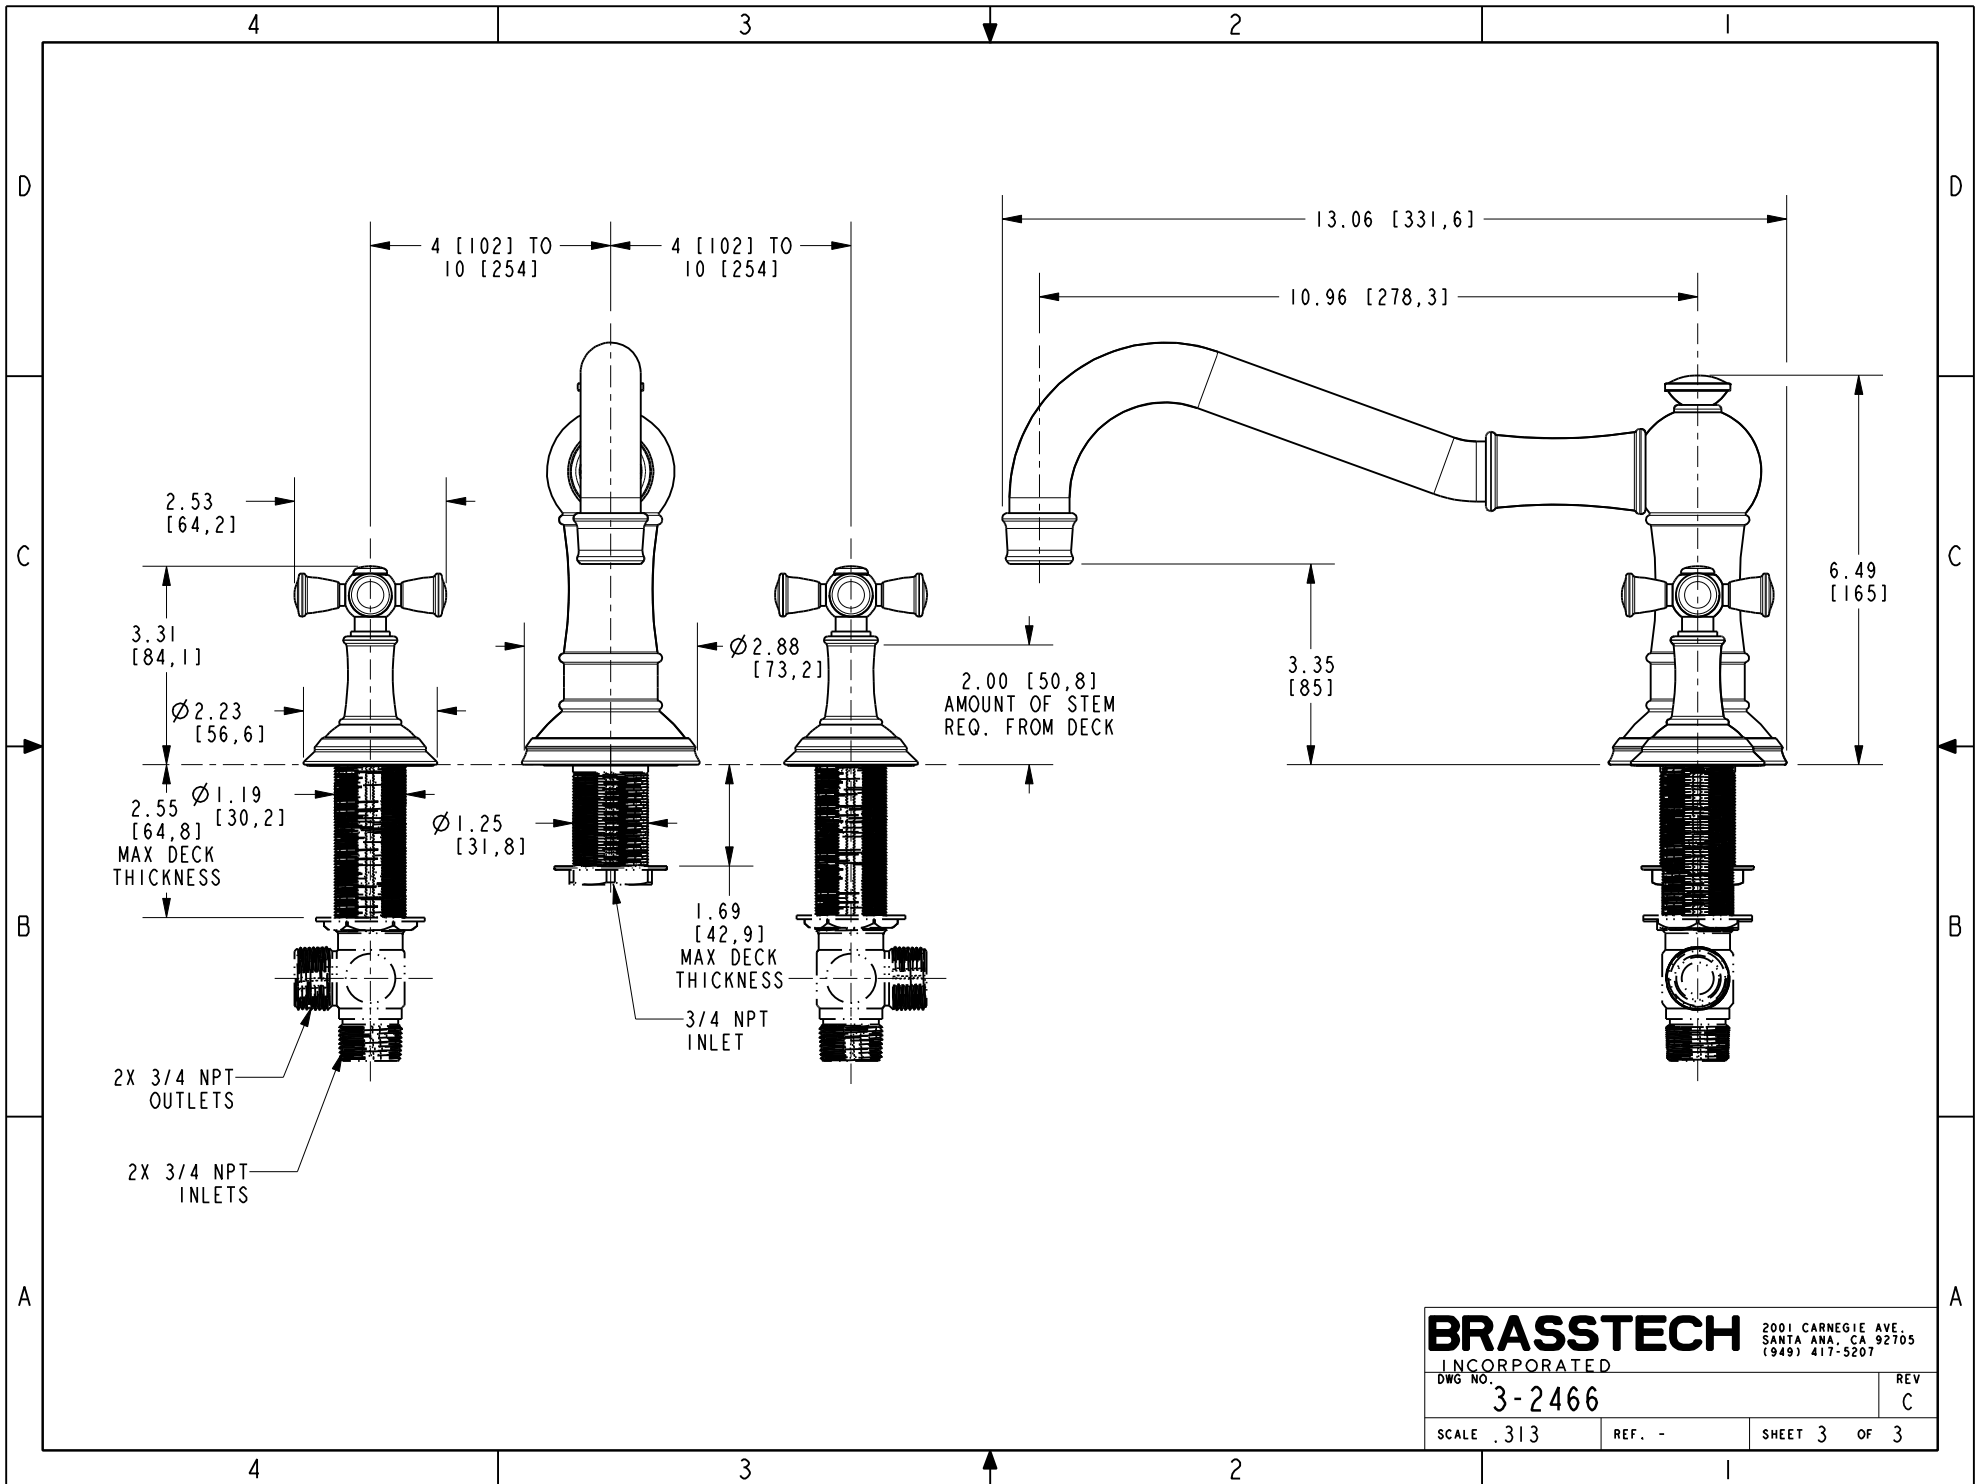

BRASSTECH		2001 CARNEGIE AVE. SANTA ANA, CA 92705 (949) 417-5207	
INCORPORATED			
DWG NO.	3-2466	REV	C
SCALE .312	REF. -	SHEET 2 OF 3	

BRASSTECH		2001 CARNEGIE AVE. SANTA ANA, CA 92705 (949) 417-5207	
INCORPORATED		DWG NO.	REV
3-2466			C
SCALE .313	REF. -	SHEET 3 OF 3	