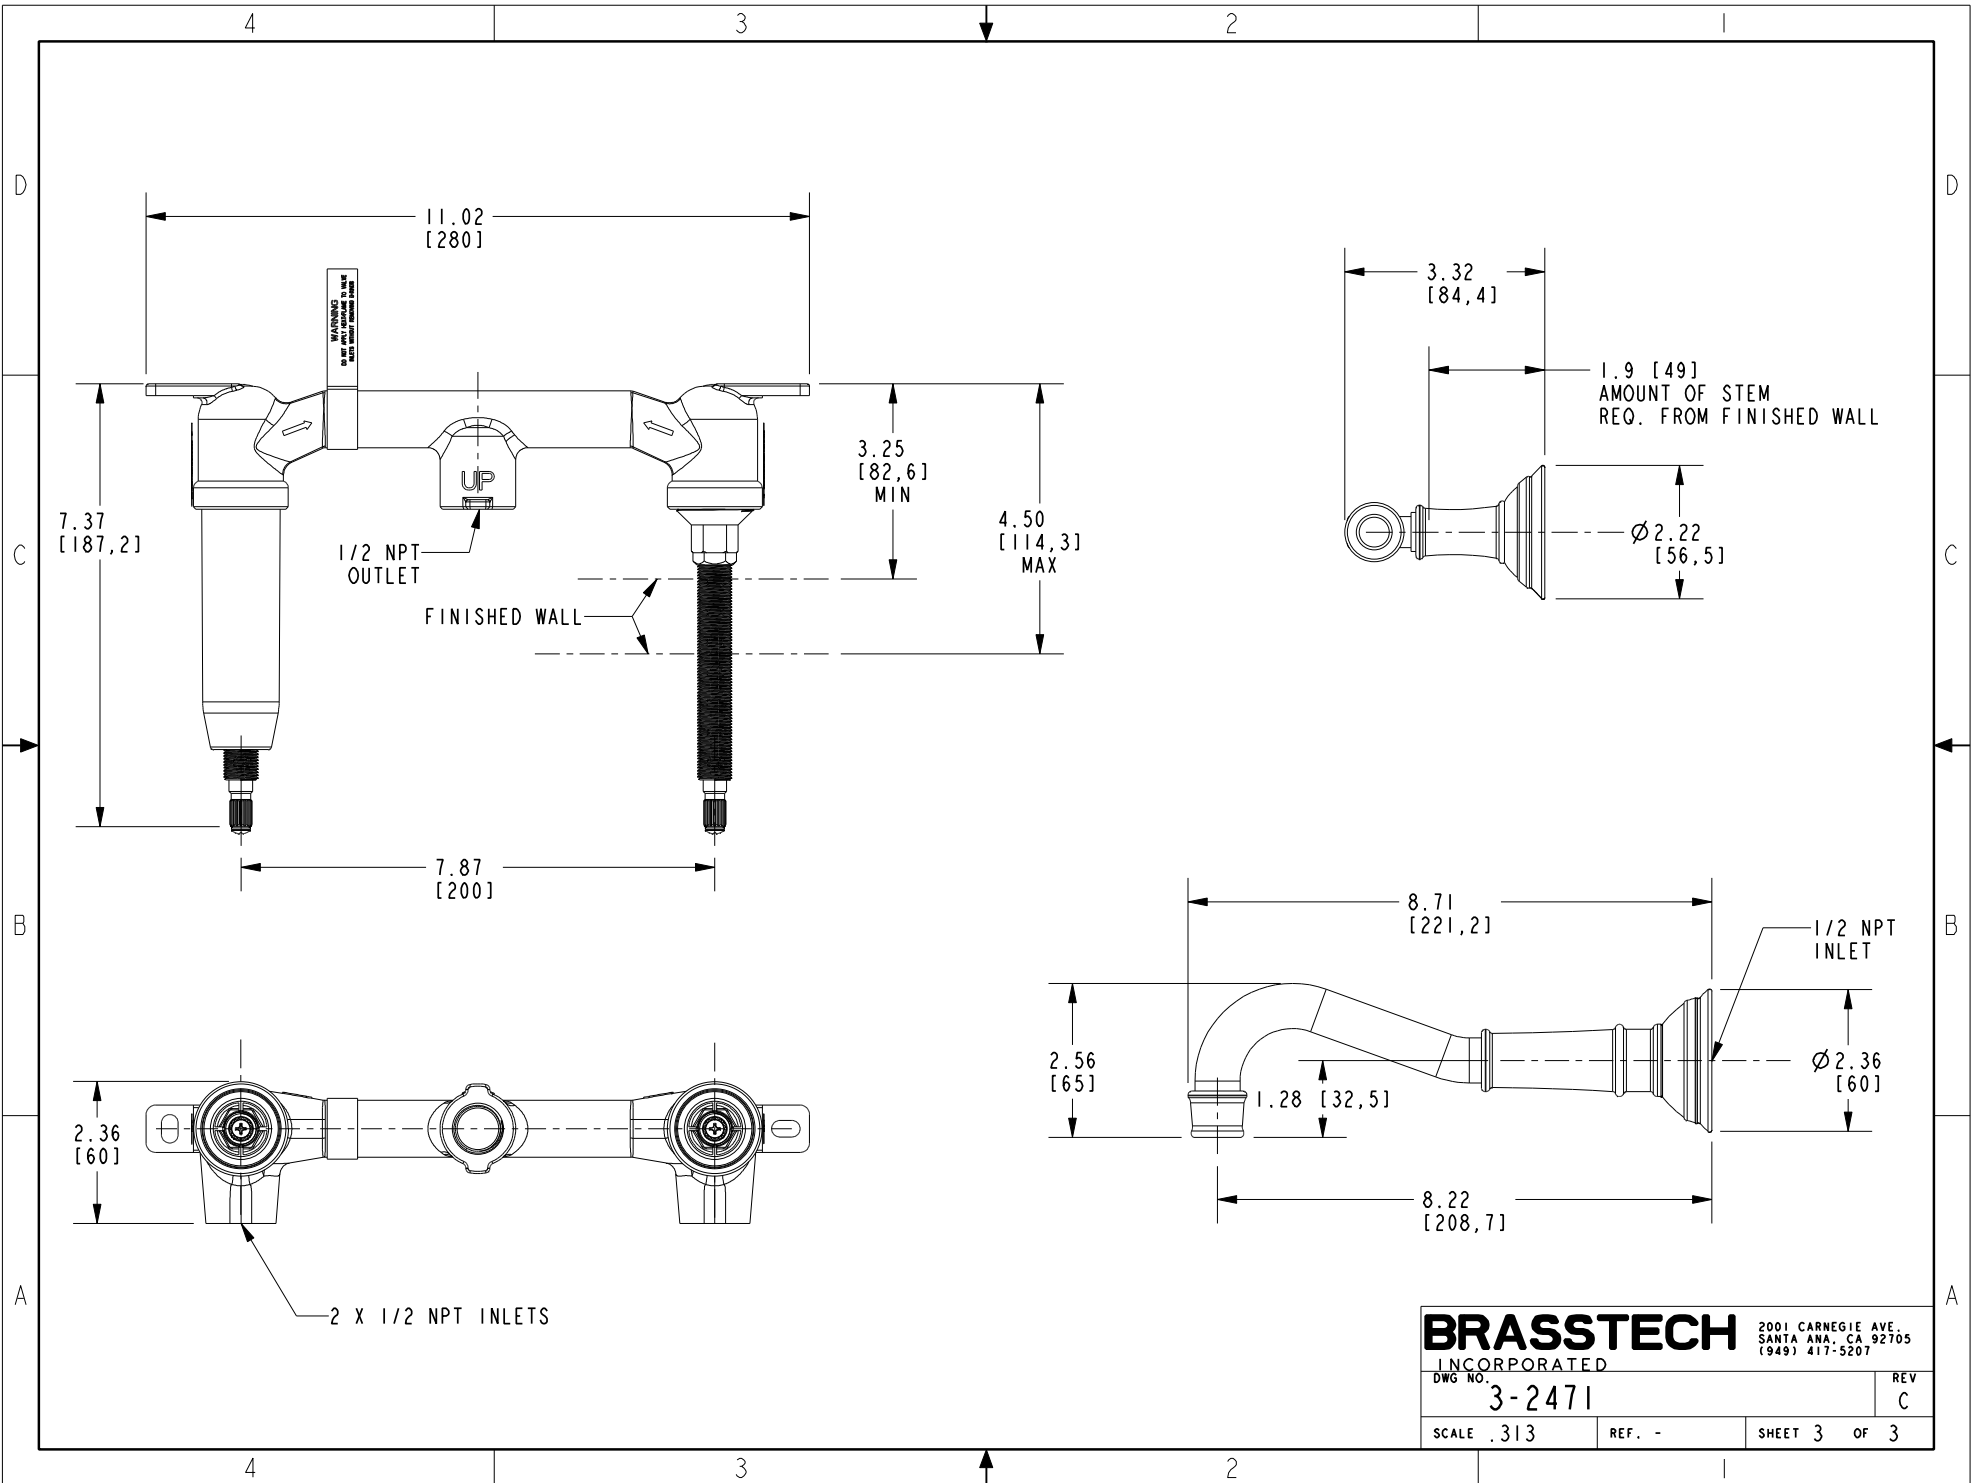

BRASSTECH 2001 CARNEGIE AVE.
INCORPORATED SANTA ANA, CA 92705
(949) 417-5207

DWG NO. 3-2471	REV C
SCALE .313	REF. -
SHEET 2 OF 3	

BRASSTECH 2001 CARNEGIE AVE.
 INCORPORATED SANTA ANA, CA 92705
 (949) 417-5207

DWG NO.	REV
3-2471	C
SCALE .313	SHEET 3 OF 3