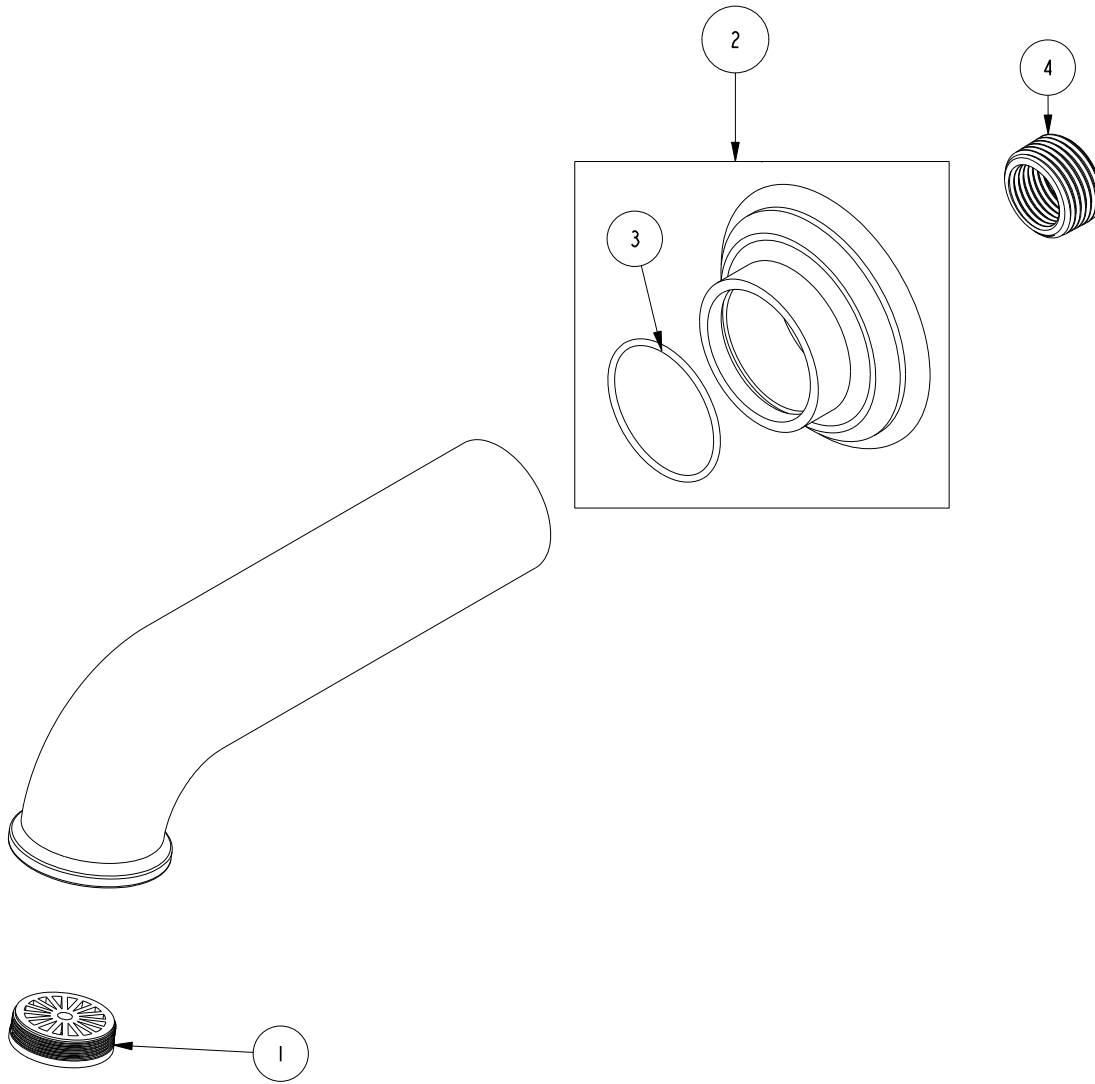

REPLACEMENT PARTS

ITEM	PT/ASSY	SPECIFY FINISH	DESCRIPTION
1	10224		STREAM STRAIGHTENER R/T WHITE
2	8-094	YES	WALL TUB SPOUT ESCUTCHEON ASM
3	91766		O-RING, #2-029, 50 DURO
4	50464		FACE BUSHING 3/4 X 1/2 NPT

TUB SPOUT ASM
3-427

REV C EN-4853 07/29/24

NEWPORT BRASS.

t: 949.417.5207 | www.newportbrass.com