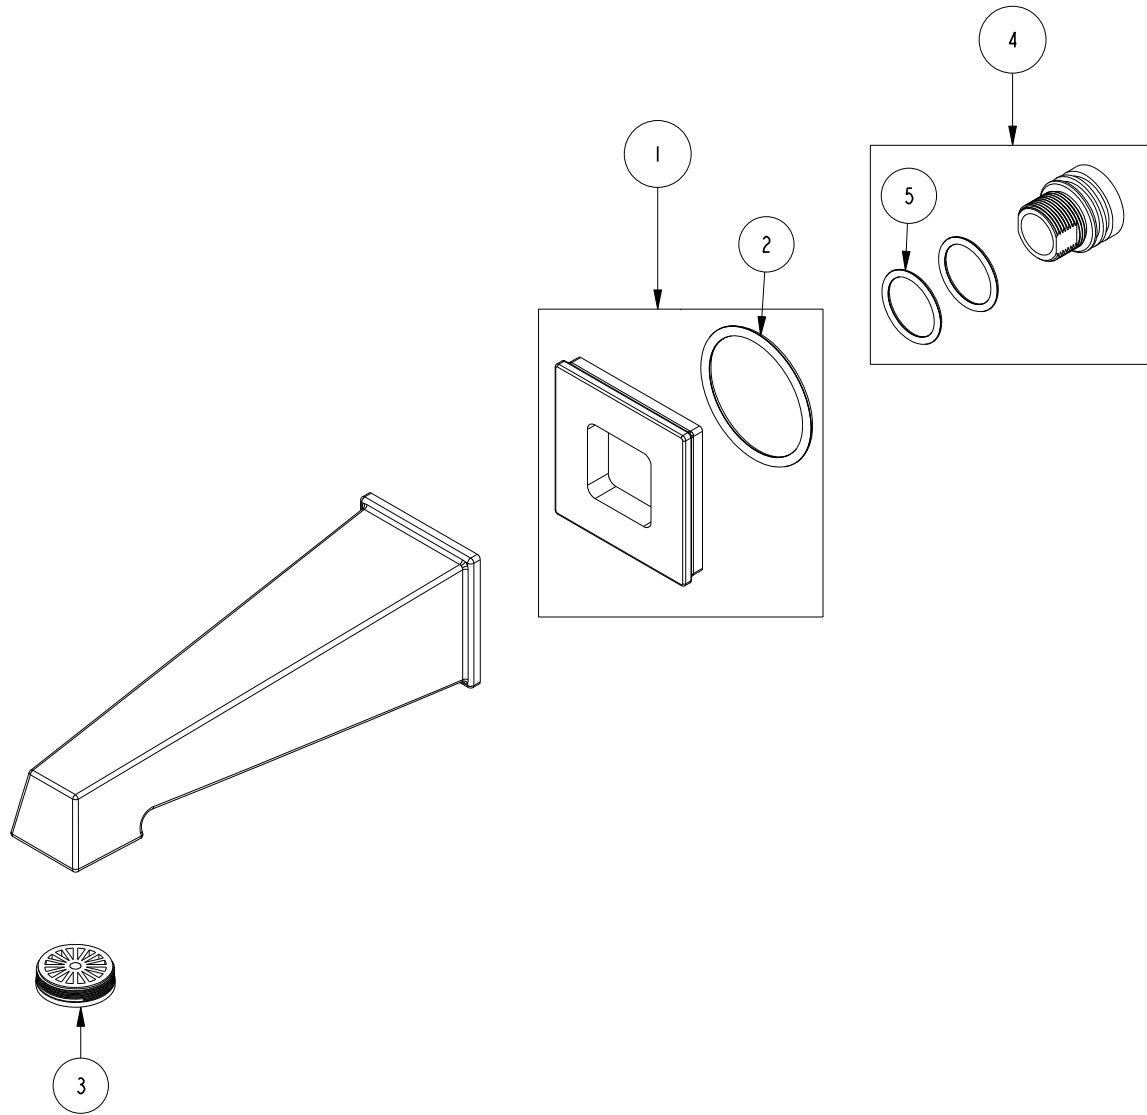

# REPLACEMENT PARTS

ITEM	PT/ASSY	SPECIFY FINISH	DESCRIPTION
1	20-812	YES	ESCUTCHEON ASM
2	91749		O-RING, #2-225, EPDM, 50 DURO - GREY
3	10224		STREAM STRAIGHTENER R/T WHITE
4	1-368		WALL MOUNT SPOUT ADAPTOR ASM
5	91288		O-RING, #2-119, EPDM, 65-75 DURO

**WALL TUB SPOUT ASM**  
**3-583**

REV C EN-4853 07/29/24

**NEWPORT BRASS.**

t: 949.417.5207 | [www.newportbrass.com](http://www.newportbrass.com)