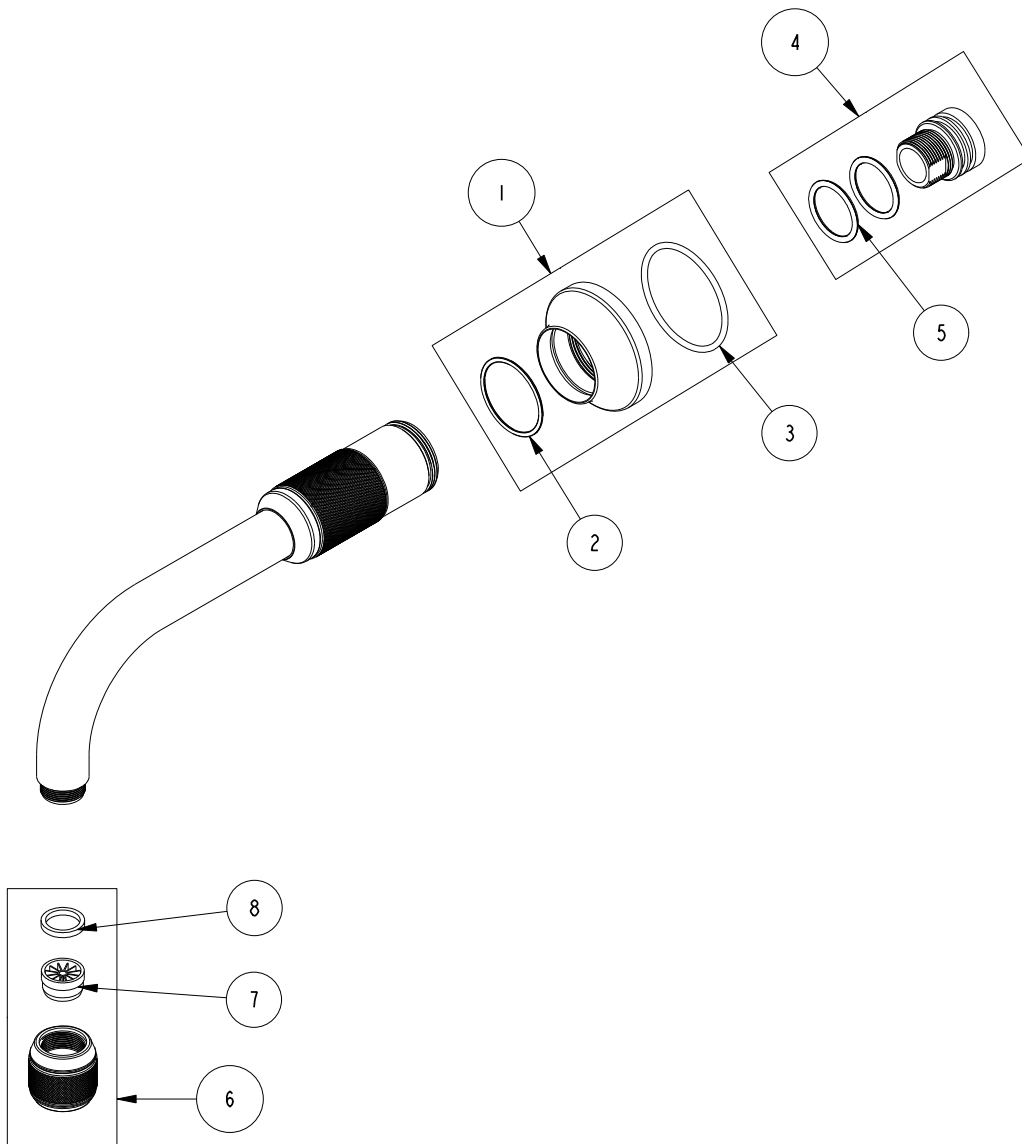

REPLACEMENT PARTS

ITEM	PT/ASSY	SPECIFY FINISH	DESCRIPTION
1	20-746	YES	ESCUTCHEON ASM
2	91764		O-RING, #2-027, EP, 50 DURO - GREY
3	91773		O-RING, #2-133, 50 DURO
4	1-368		WALL MOUNT SPOUT ADAPTOR ASM
5	91288		O-RING, #2-119, EPDM, 65-75 DURO
6	20-438	YES	STREAM STRAIGHTENER ASM
7	91330		STREAM STRAIGHTENER JUNIOR
8	91500		GSKT, .578 ID X .728 OD X .102 THK EPDM

WALL TUB SPOUT
3-642

REV D EN-4935 01/06/25

NEWPORT BRASS.

t: 949.417.5207 | www.newportbrass.com