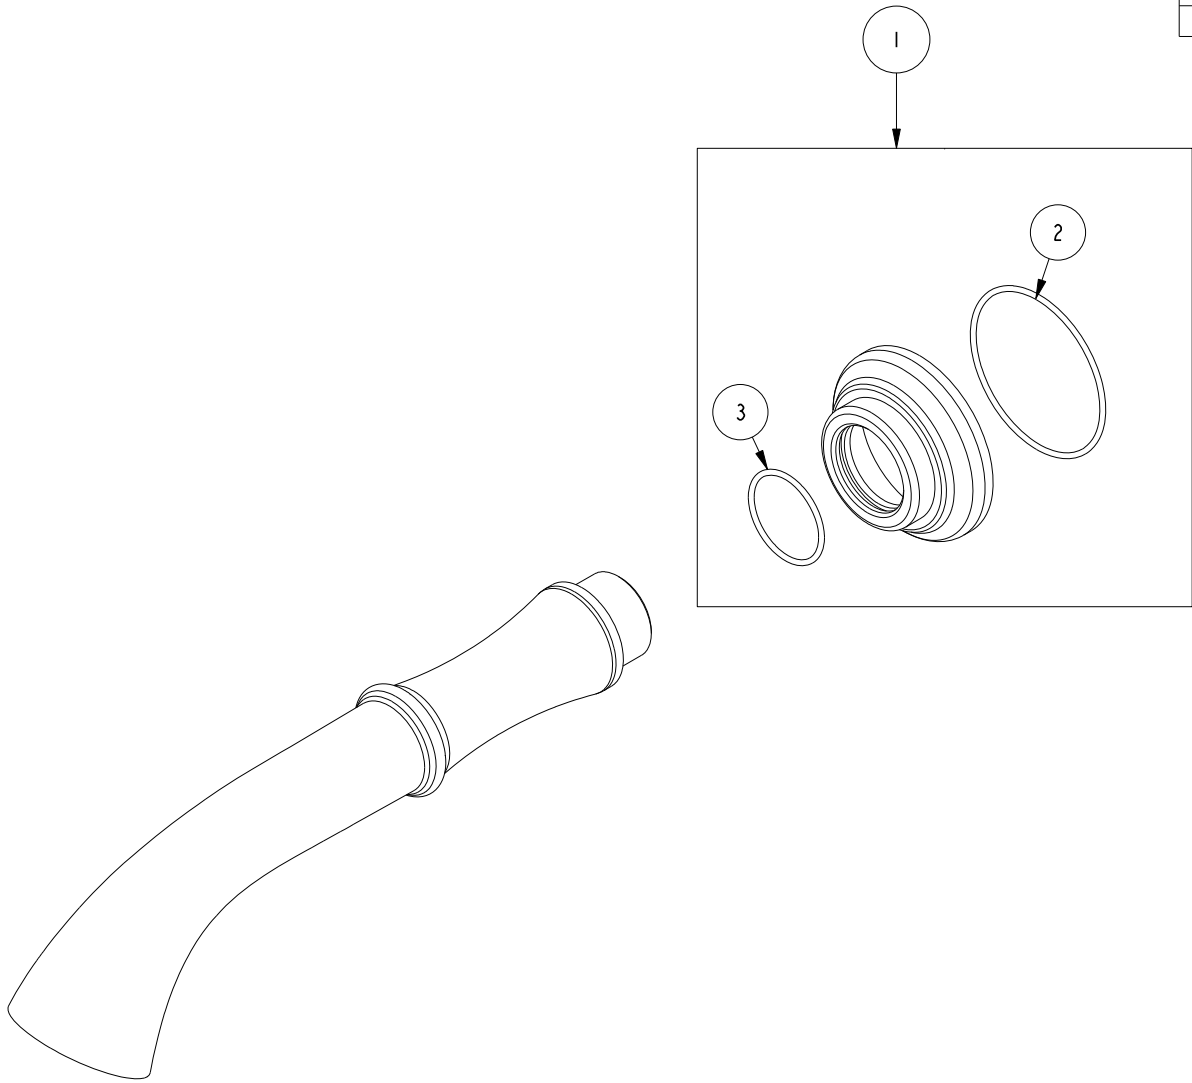

REPLACEMENT PARTS

ITEM	PT/ASSY	SPECIFY FINISH	DESCRIPTION
1	2-678	YES	ESCUTCHEON ASM WALL TUB SPOUT
2	91754		O-RING, #2-034, EPDM, 50 DURO - GREY
3	91144		O-RING, #2-024, EPDM, 65-75 DURO

SPOUT ASM W/ ESCUTCHEON TUB
3-669