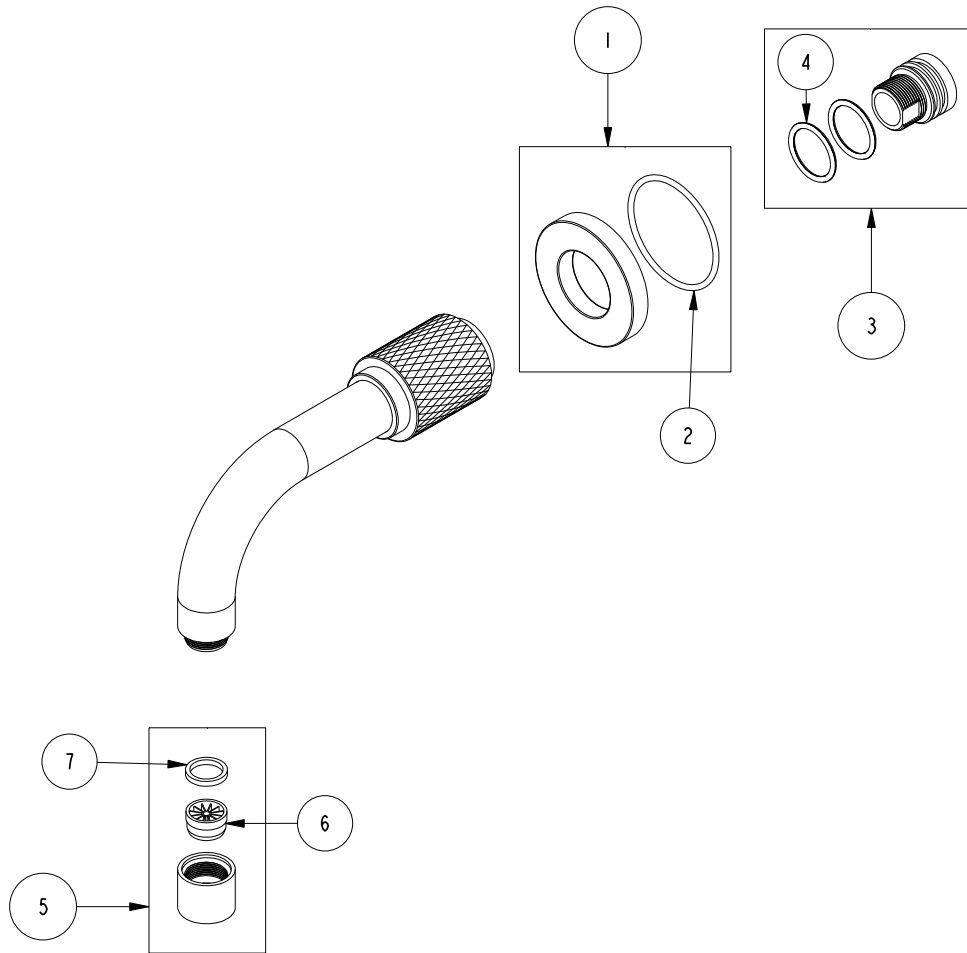

REPLACEMENT PARTS

ITEM	PT/ASSY	SPECIFY FINISH	DESCRIPTION
1	20-472	YES	SPOUT BASE RING ASSY
2	91753		O-RING, # 2-136, EP, 50 DURO - GREY
3	1-368		WALL MOUNT SPOUT ADAPTOR ASM
4	91288		O-RING, #2-119, EPDM, 65-75 DURO
5	20-695	YES	STREAM STRAIGHTENER ASM
6	91330		STREAM STRAIGHTENER JUNIOR
7	91500		GSKT, .578 ID X .728 OD X .102 THK EPDM

WALL TUB SPOUT
3-677

REV B EN-5024 09/30/25

NEWPORT BRASS

t: 949.417.5207 | www.newportbrass.com