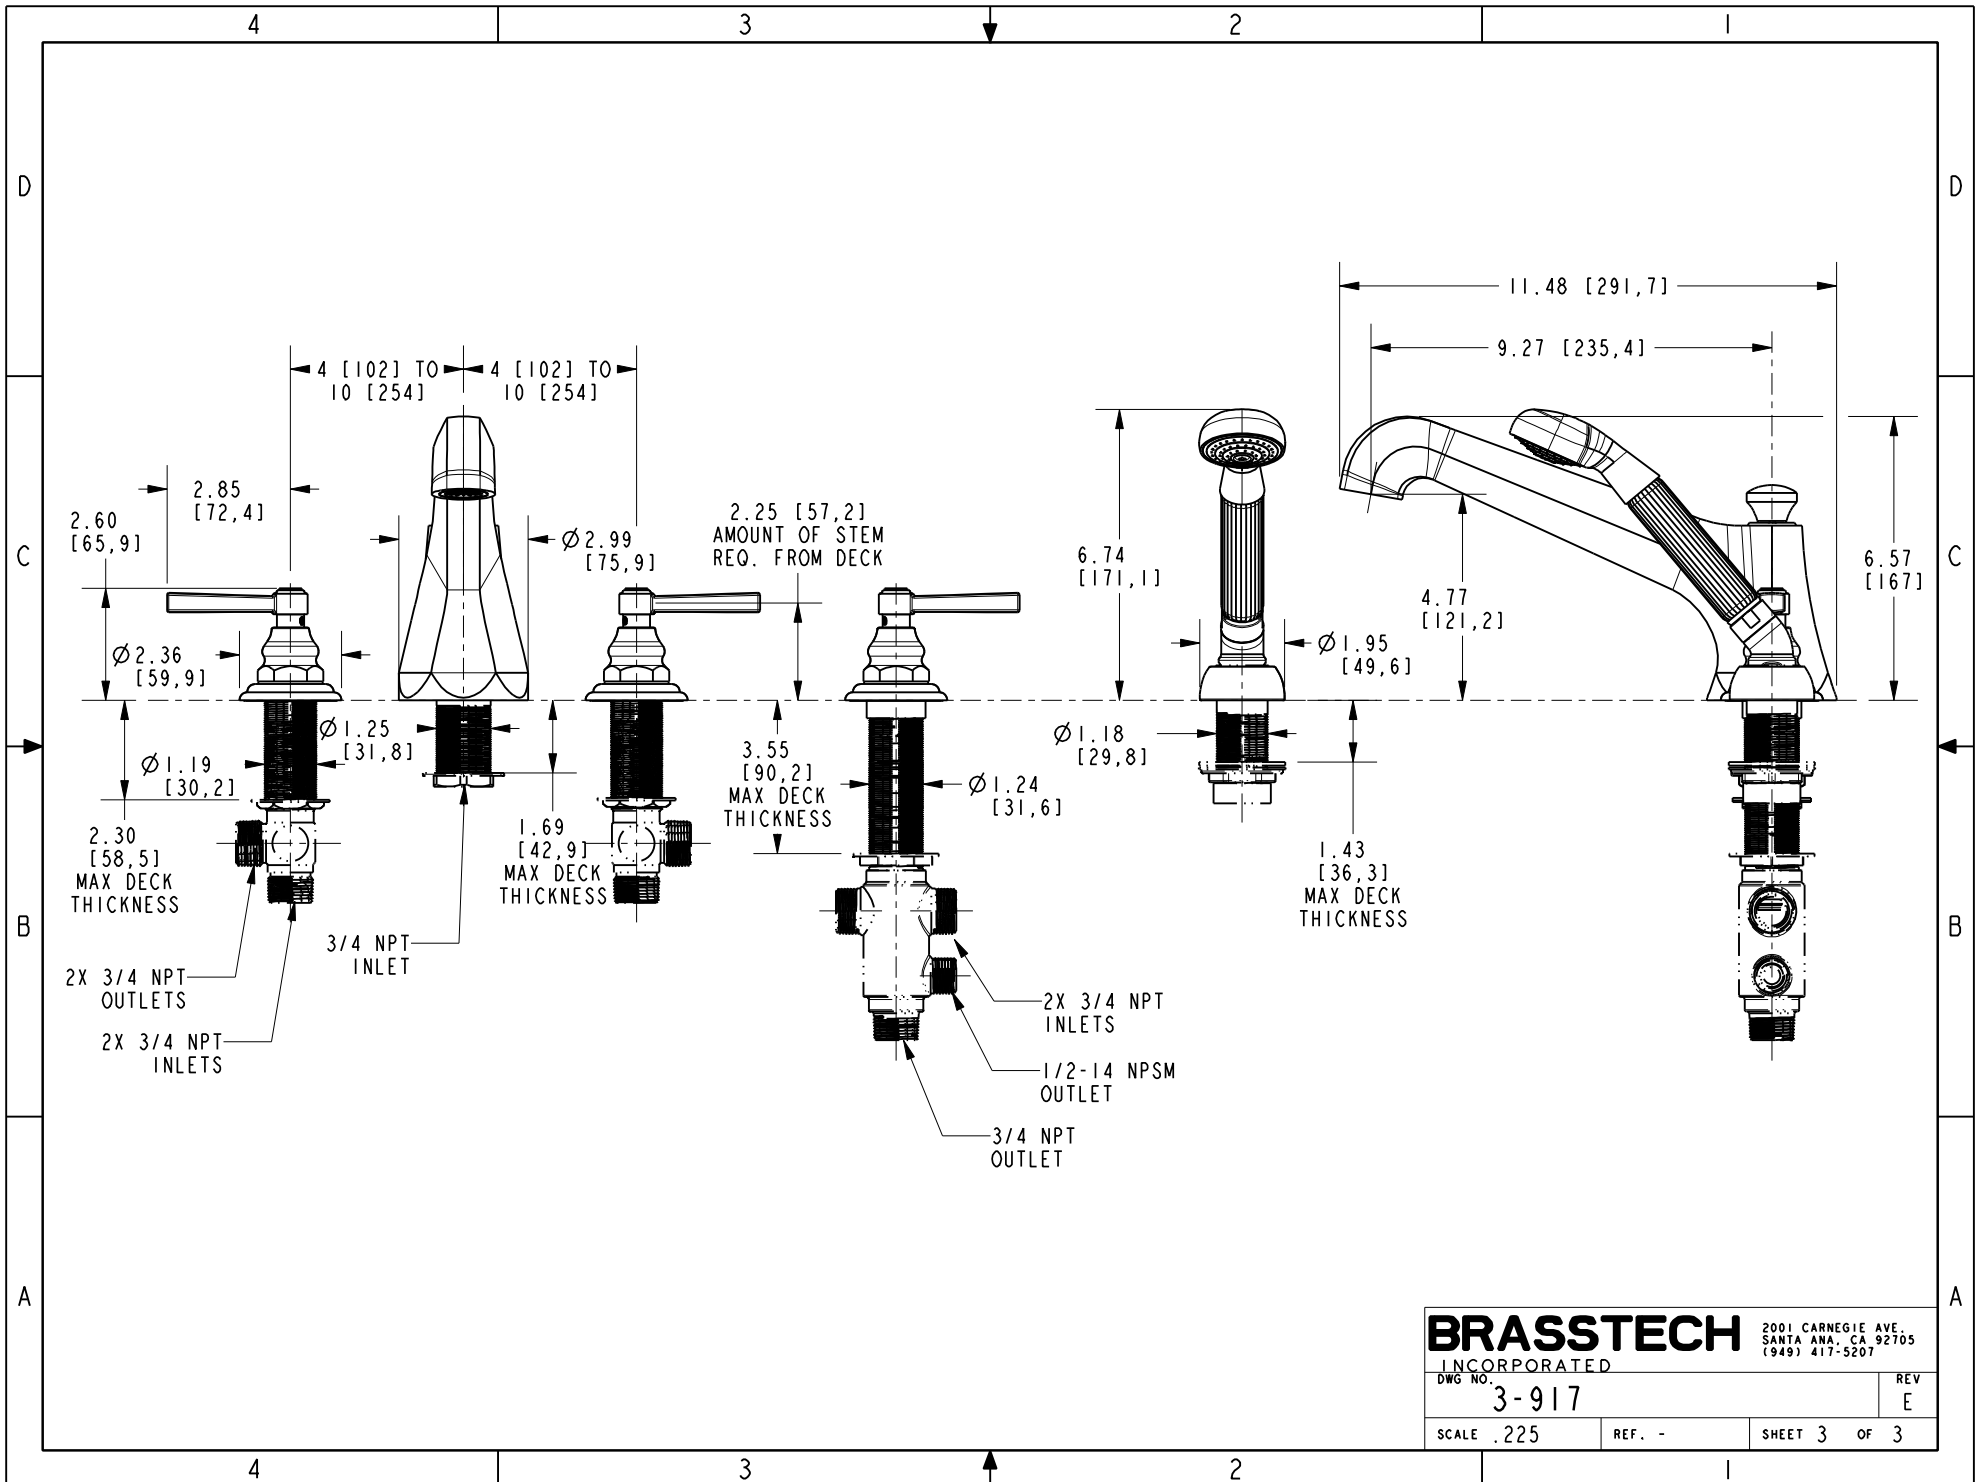

PN: 1-503
SOLD SEPARATELY

SCALE .125

BRASSTECH

2001 CARNEGIE AVE.
SANTA ANA, CA 92705
(949) 417-5207

INCORPORATED		REV
DWG NO. 3-917		E
SCALE .200	REF. -	SHEET 2 OF 3

BRASSTECH
 INCORPORATED
 2001 CARNEGIE AVE.
 SANTA ANA, CA 92705
 (949) 417-5207

DWG NO. 3-917	REV E
SCALE .225	REF. -
SHEET 3 OF 3	