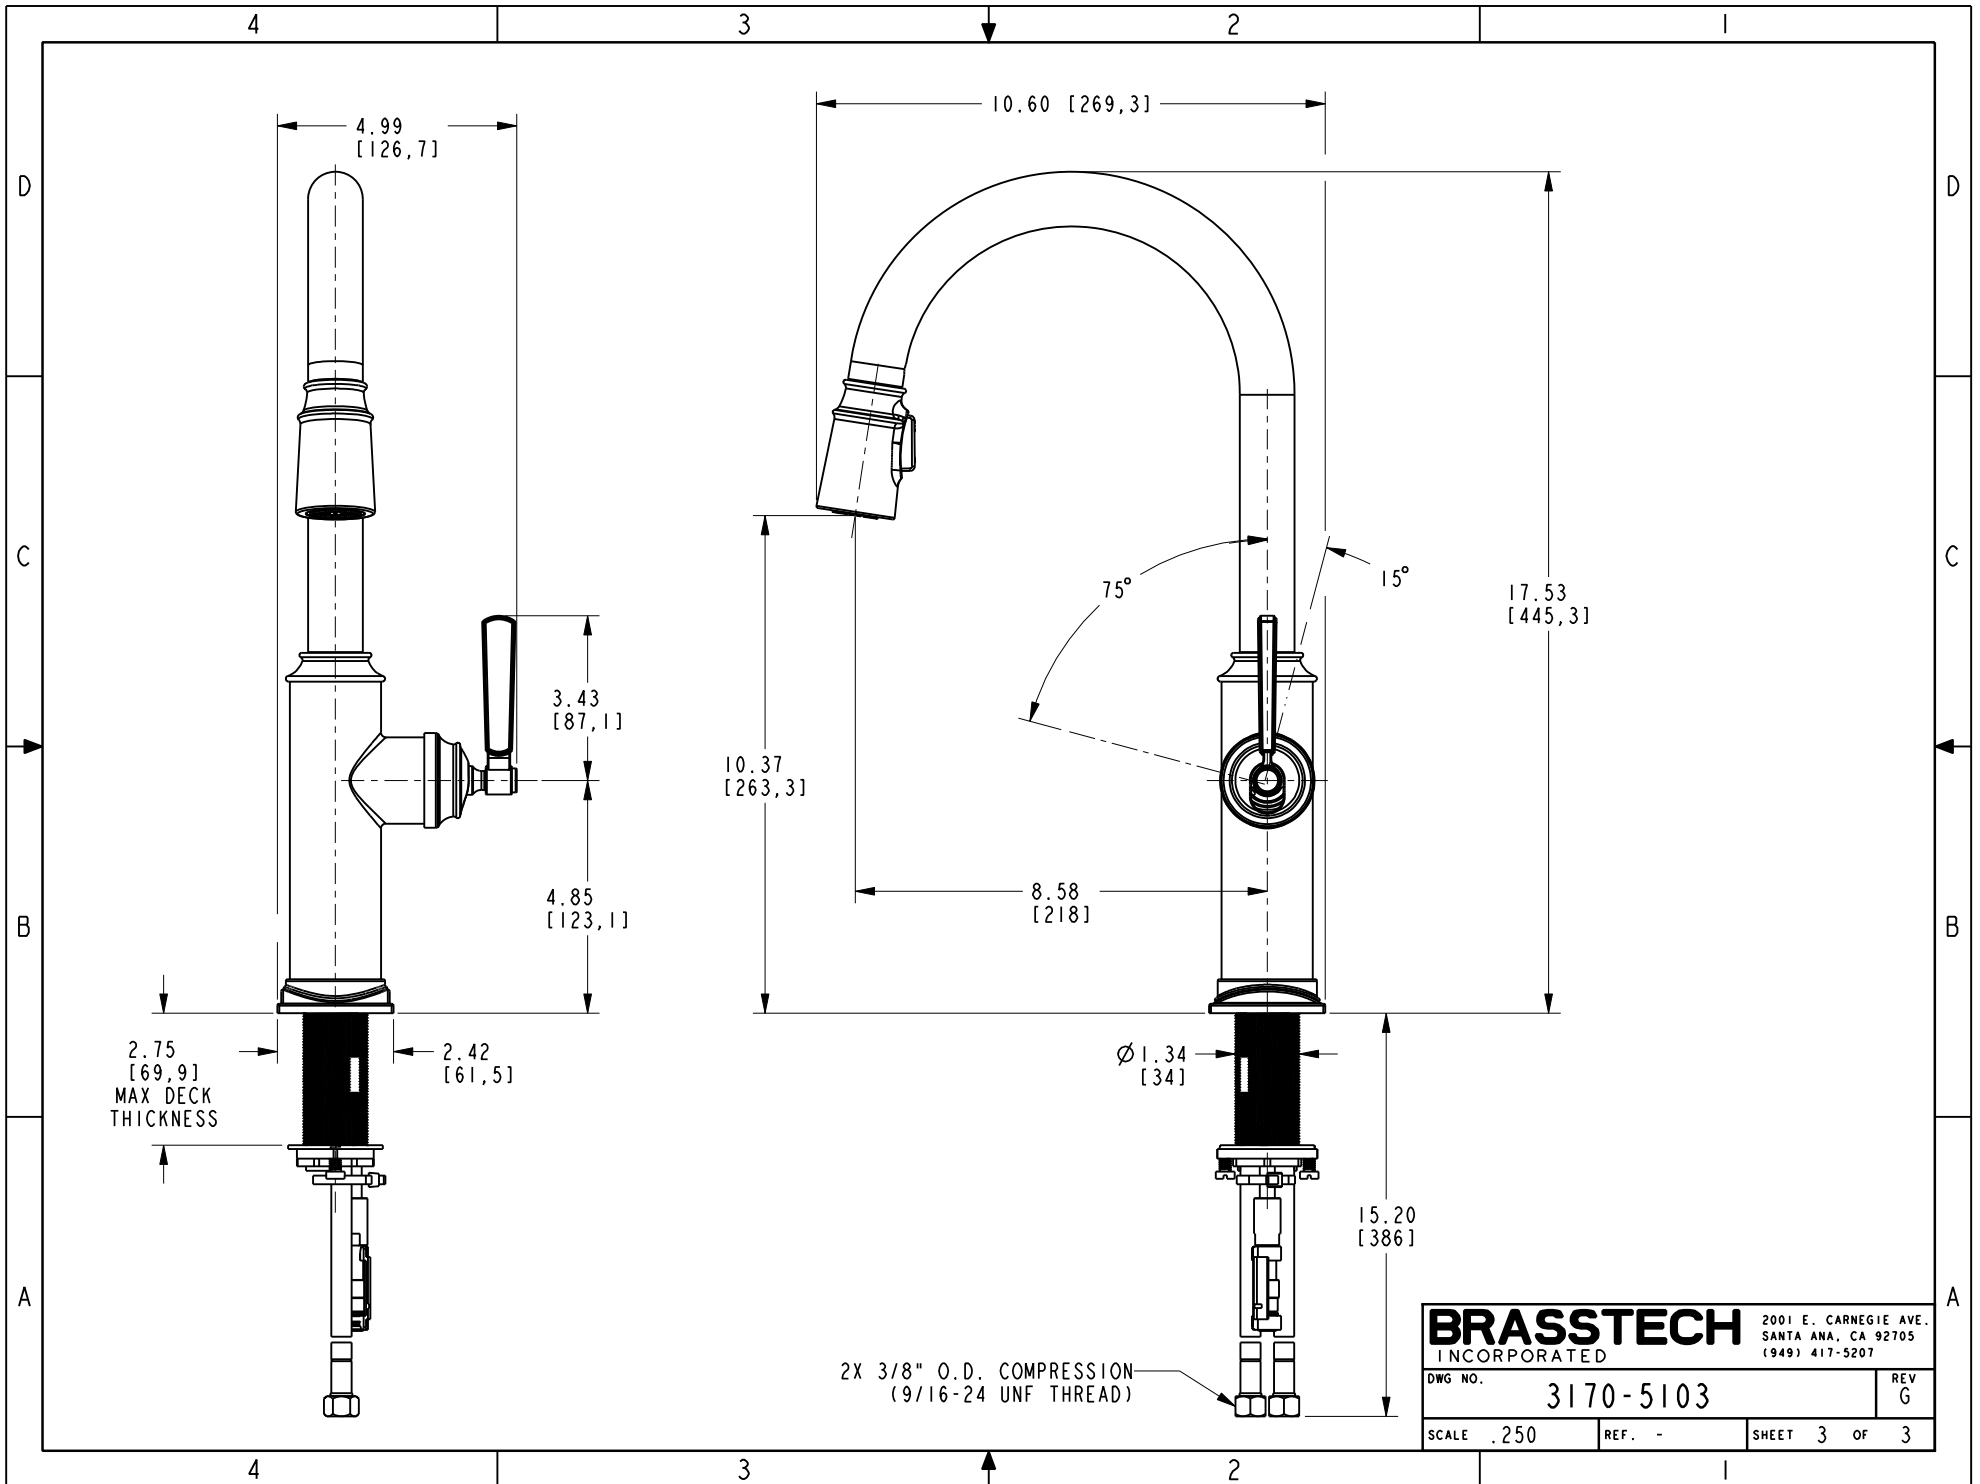

BRASSTECH		2001 E. CARNEGIE AVE.
INCORPORATED		SANTA ANA, CA 92705
		(949) 417-5207
DWG NO.	3170-5103	REV G
SCALE .175	REF. -	SHEET 2 OF 3

BRASSTECH		2001 E. CARNEGIE AVE. SANTA ANA, CA 92705 (949) 417-5207	
DWG NO.	3170-5103	REV G	
SCALE .250	REF. -	SHEET 3 OF 3	