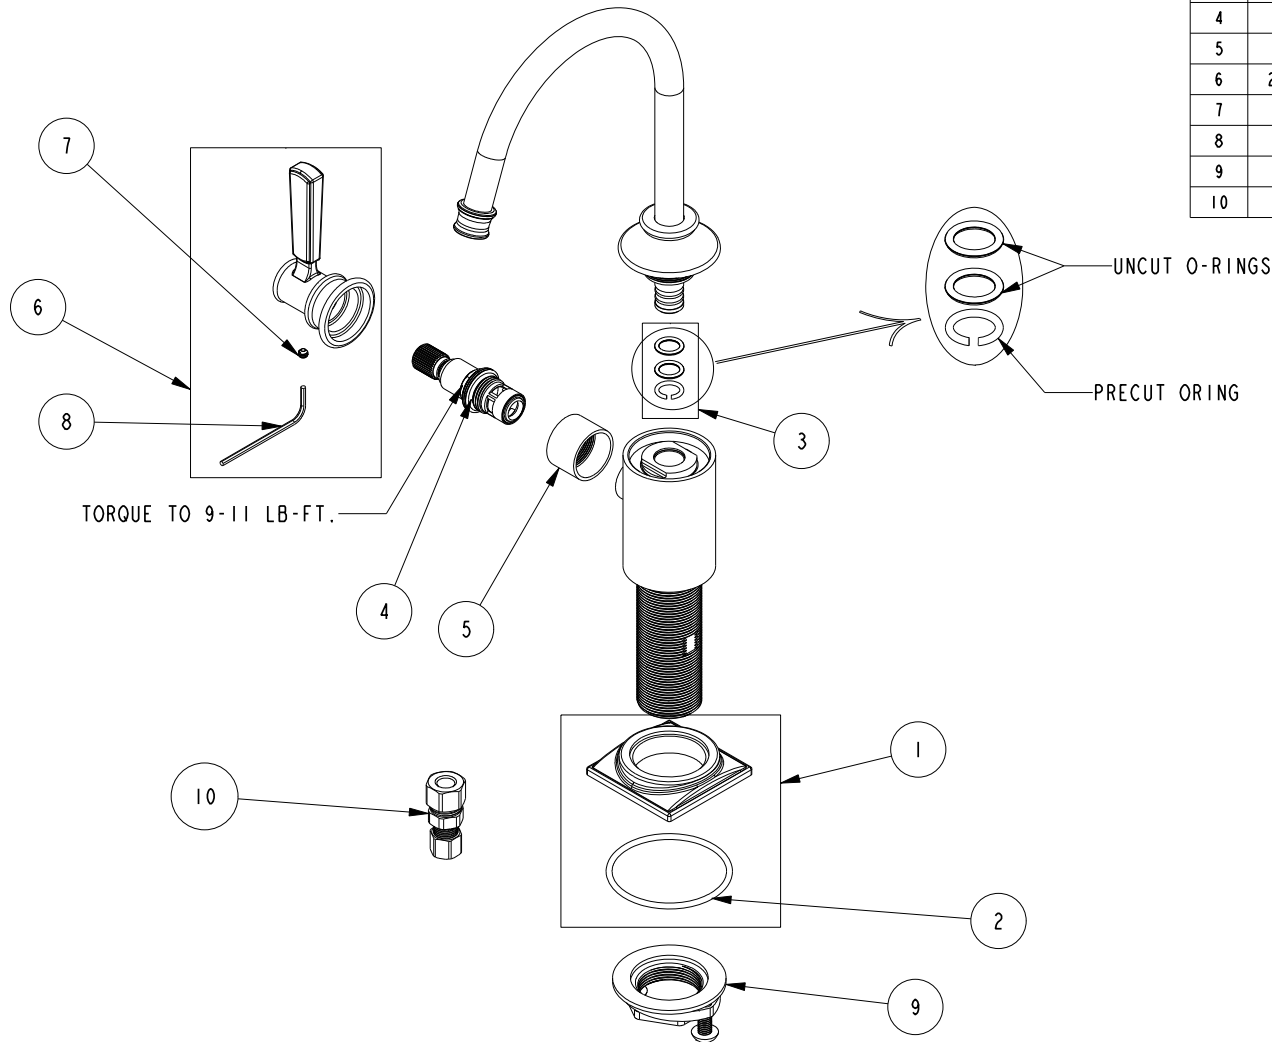

REPLACEMENT PARTS

ITEM	PT/ASSY	SPECIFY FINISH	DESCRIPTION
1	20-248	YES	BASE RING ASM
2	91753		O-RING, # 2-136, EP, 50 DURO - GREY
3	10-310		WATER DISPENSER SPOUT O-RING KIT
4	5-067		3/8 SELF CLOSING CART. ASM.
5	12512	YES	BONNET
6	20-288	YES	HANDLE HUB ASM
7	92000		SCREW 8 - 32 X 1/8 SS
8	10192		HEX KEY TOOL, #8 5/64
9	1-393		1-1/8 18 UNEF MOUNTING KIT
10	92194		COUPLING, 3/8" X 1/4"

WATER DISPENSER - HOT
3170-5613

REV P EN-4713 04/10/24

NEWPORT BRASS.

t: 949.417.5207 | www.newportbrass.com