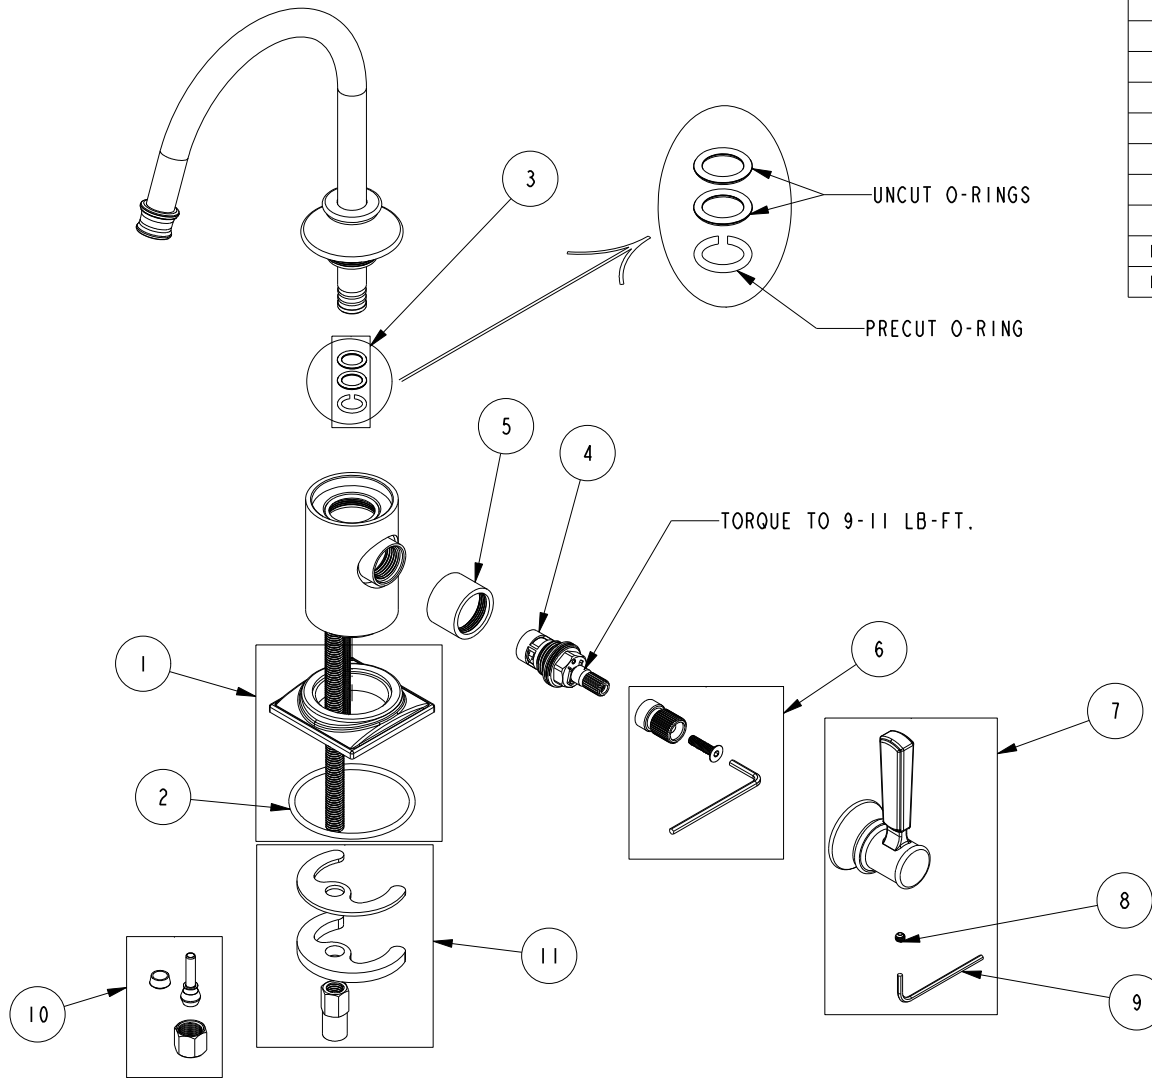

REPLACEMENT PARTS

ITEM	PT/ASSY	SPECIFY FINISH	DESCRIPTION
1	20-248	YES	BASE RING ASM
2	91753		O-RING, # 2-136, EP, 50 DURO - GREY
3	10-310		WATER DISPENSER SPOUT O-RING KIT
4	1-134		CARTR 3/8 HOT 1/4 TR
5	12512	YES	BONNET
6	10-306		CARTRIDGE STEM ADAPTER KIT
7	20-288	YES	HANDLE HUB ASM
8	92000		SCREW 8 - 32 X 1/8 SS
9	10192		HEX KEY TOOL, #8 5/64
10	5-007		1/4 COMP KIT
11	1-491		SPOUT MOUNTING KIT

WATER DISPENSER - COLD
3170-5623

REV L EN-4713 03/25/24

NEWPORT BRASS.

t: 949.417.5207 | www.newportbrass.com