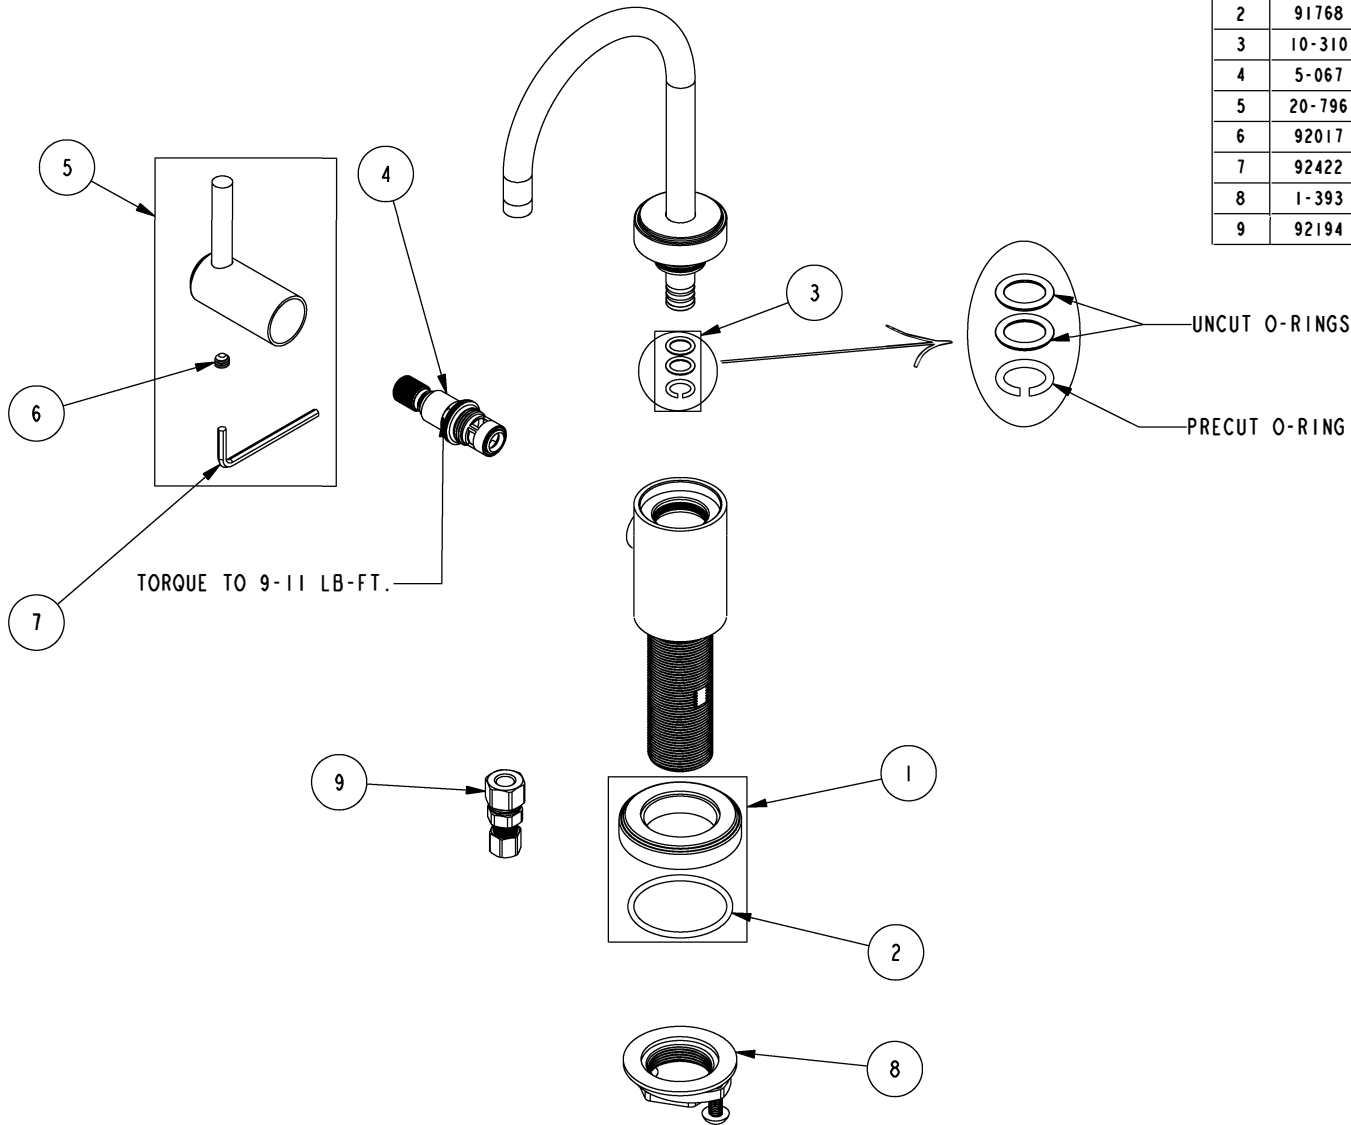

# REPLACEMENT PARTS

ITEM	PT/ASSY	SPECIFY FINISH	DESCRIPTION
1	20-759	YES	ESCUTCHEON ASSY
2	91768		O-RING, #2-130, EP, 50 DURO - GREY
3	10-310		WATER DISPENSER SPOUT O-RING KIT
4	5-067		3/8 SELF CLOSING CART. ASM.
5	20-796	YES	HANDLE ASSEMBLY
6	92017		SCRW, 1/4-20 X 3/16 SKT HD CUP PT SS
7	92422		HEX KEY, 1/8" ALLOY STEEL
8	1-393		1-1/8 18 UNEF MOUNTING KIT
9	92194		COUPLING, 3/8" X 1/4"

WATER DISPENSER - HOT  
3180-5613

REV P EN-4714 03/19/24

**NEWPORT BRASS.**

t: 949.417.5207 | www.newportbrass.com