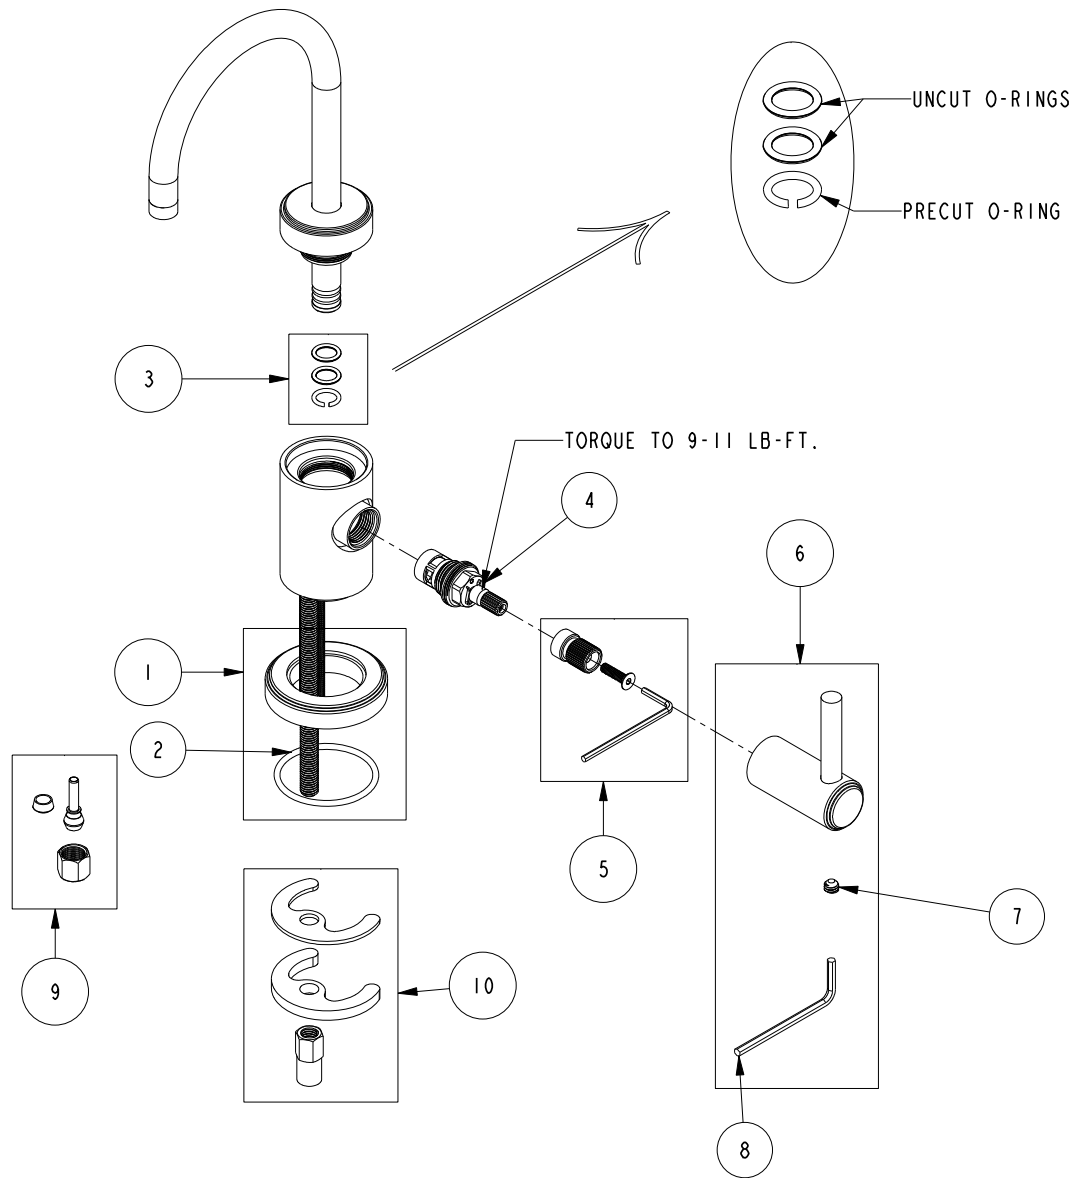

# REPLACEMENT PARTS

ITEM	PT/ASSY	SPECIFY FINISH	DESCRIPTION
1	20-759	YES	ESCUTCHEON ASSY
2	91768		O-RING, #2-130, EP, 50 DURO - GREY
3	10-310		WATER DISPENSER SPOUT O-RING KIT
4	1-134		CARTR 3/8 HOT 1/4 TR
5	10-306		CARTRIDGE STEM ADAPTER KIT
6	20-796	YES	HANDLE ASSEMBLY
7	92017		SCRW, 1/4-20 X 3/16 SKT HD CUP PT SS
8	92422		HEX KEY, 1/8" ALLOY STEEL
9	5-007		1/4 COMP KIT
10	1-491		SPOUT MOUNTING KIT

**COLD WATER DISPENSER**  
**3180-5623**

REV P EN-5054 10/14/25

**NEWPORT BRASS**

t: 949.417.5207 | [www.newportbrass.com](http://www.newportbrass.com)