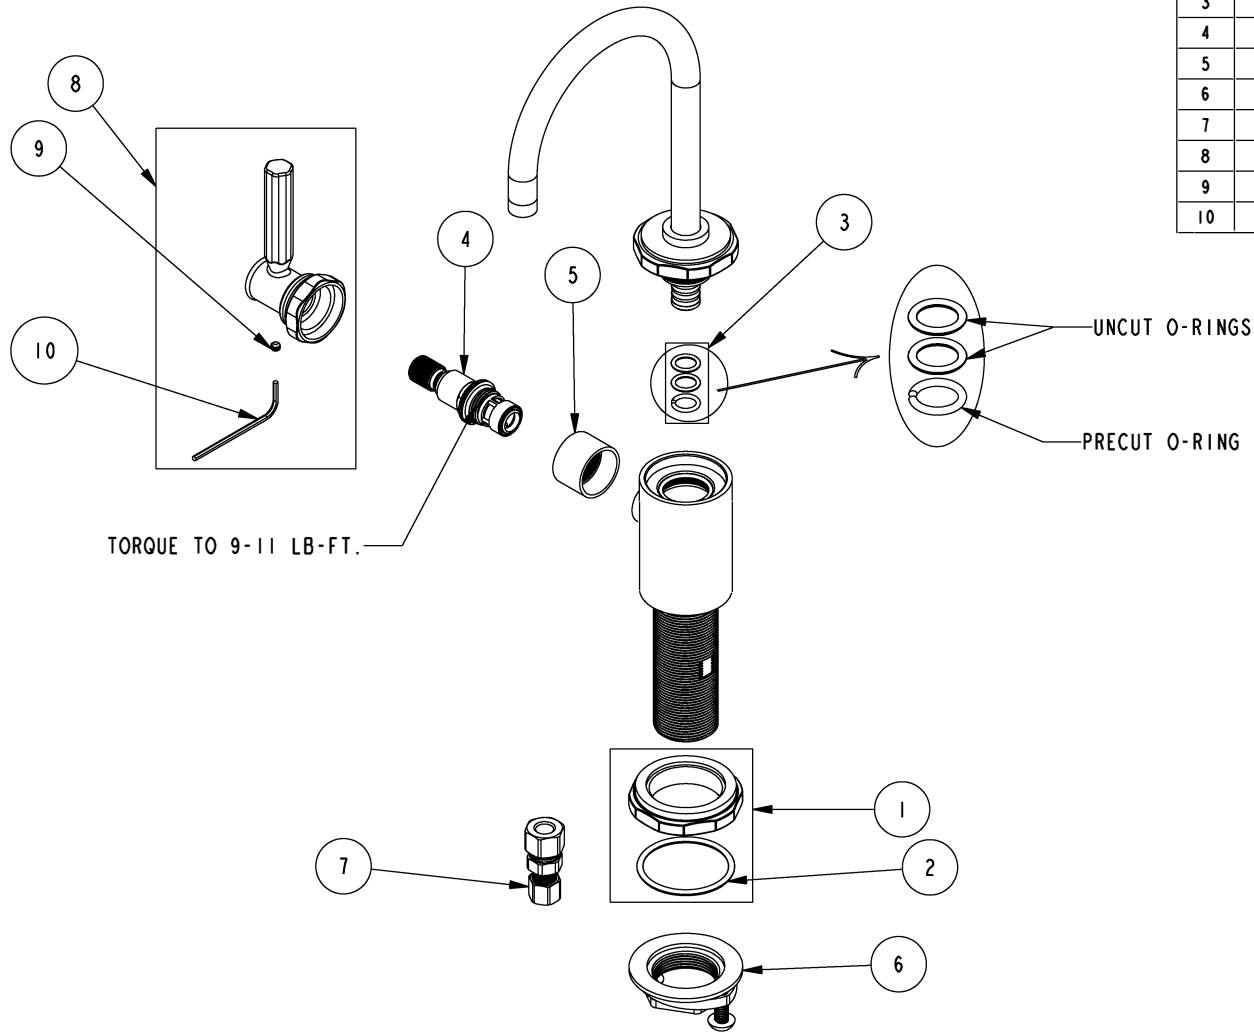

REPLACEMENT PARTS

ITEM	PT/ASSY	SPECIFY FINISH	DESCRIPTION
1	20-294	YES	ESCUTCHEON ASM
2	91767		O-RING, #2-128, 50 DURO
3	10-310		WATER DISPENSER SPOUT O-RING KIT
4	5-067		3/8 SELF CLOSING CART. ASM.
5	12512	YES	BONNET
6	1-393		1-1/8 18 UNEF MOUNTING KIT
7	92194		COUPLING, 3/8" X 1/4"
8	20-292	YES	HANDLE HUB ASM
9	92000		SCREW 8 - 32 X 1/8 SS
10	10192		HEX KEY TOOL, #8 5/64

WATER DISPENSER - HOT
3190-5613

REV M EN-4714 03/13/24

NEWPORT BRASS.

t: 949.417.5207 | www.newportbrass.com