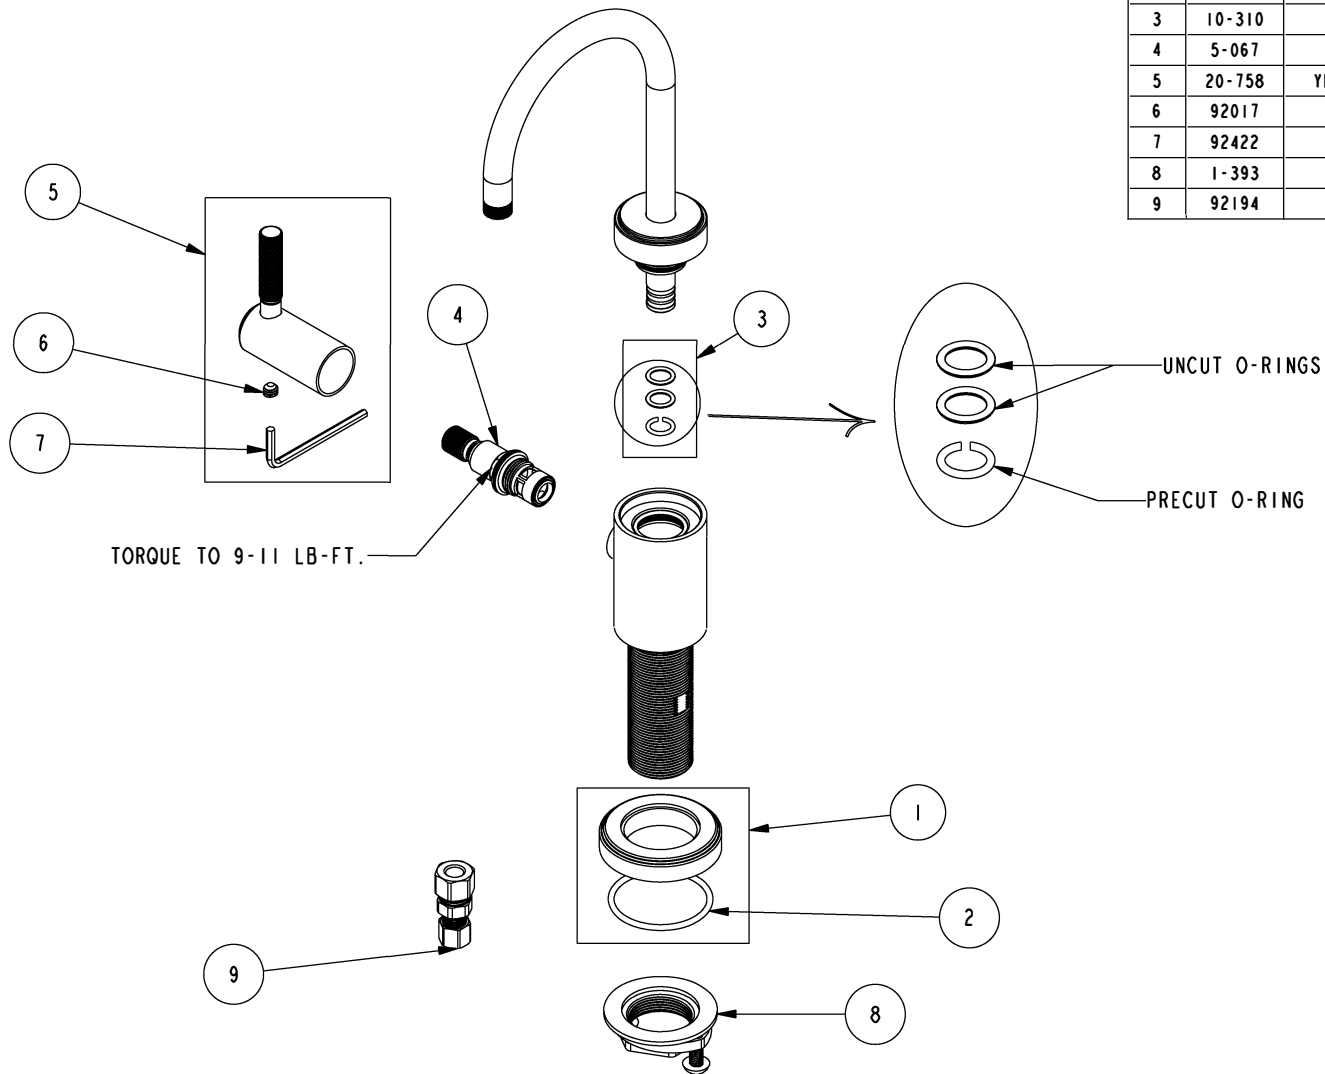

REPLACEMENT PARTS

ITEM	PT/ASSY	SPECIFY FINISH	DESCRIPTION
1	20-759	YES	ESCUTCHEON ASSY
2	91768		O-RING, #2-130, EP, 50 DURO - GREY
3	10-310		WATER DISPENSER SPOUT O-RING KIT
4	5-067		3/8 SELF CLOSING CART. ASM.
5	20-758	YES	HANDLE ASSEMBLY
6	92017		SCRW, 1/4-20 X 3/16 SKT HD CUP PT SS
7	92422		HEX KEY, 1/8" ALLOY STEEL
8	1-393		1-1/8 18 UNEF MOUNTING KIT
9	92194		COUPLING, 3/8" X 1/4"

WATER DISPENSER - HOT
3290-5613

REV J EN-4714 03/19/24

NEWPORT BRASS.

t: 949.417.5207 | www.newportbrass.com