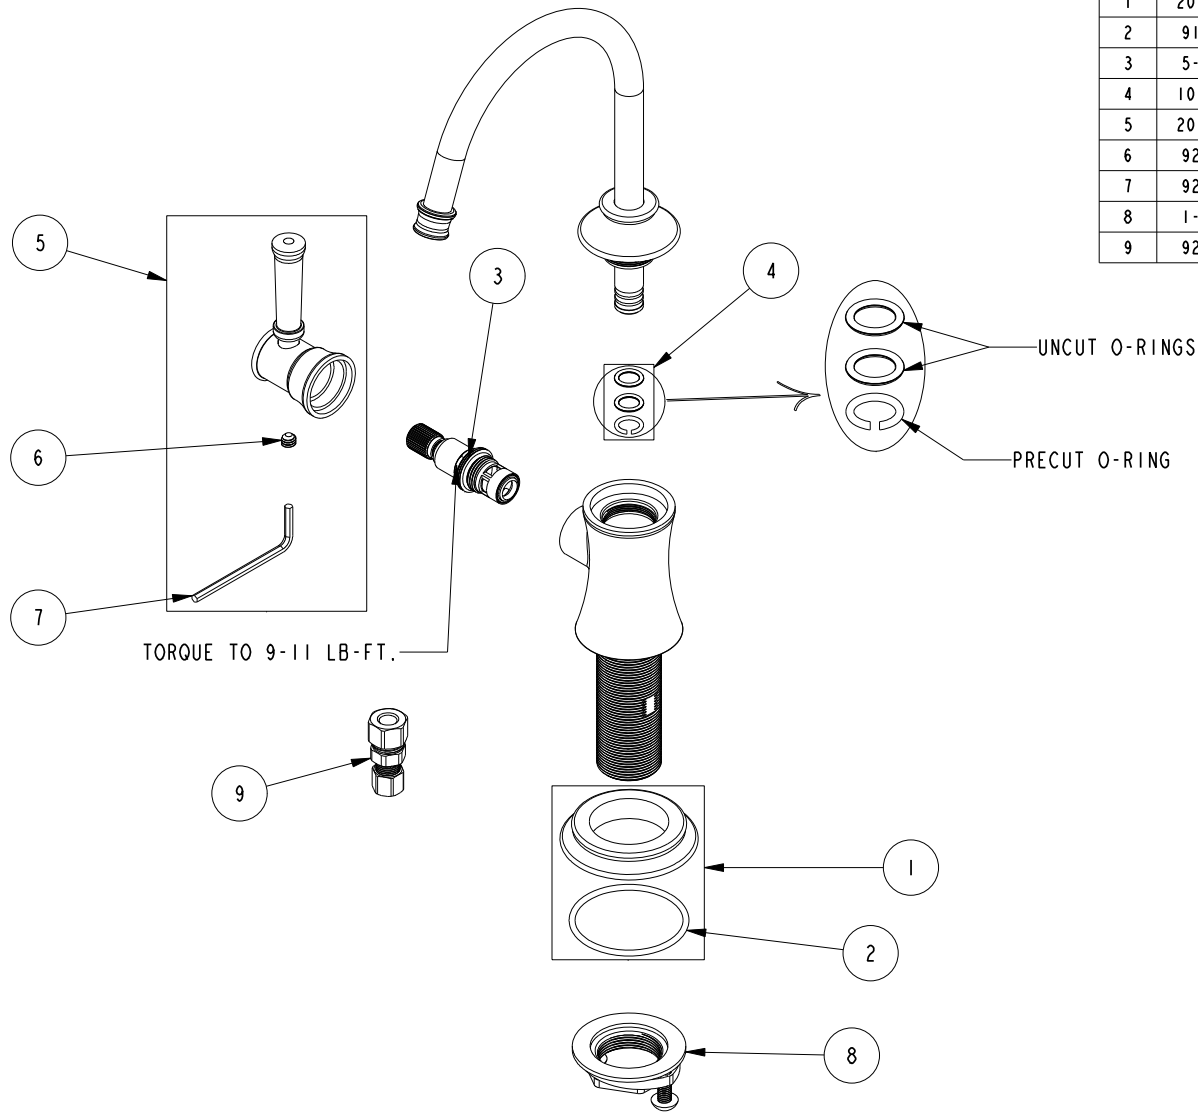

REPLACEMENT PARTS

ITEM	PT/ASSY	SPECIFY FINISH	DESCRIPTION
1	20-799	YES	ESCUTCHEON ASSY
2	91756		O-RING #2-134, EP, 50 DURO - GREY
3	5-067		3/8 SELF CLOSING CART. ASM.
4	10-310		WATER DISPENSER SPOUT O-RING KIT
5	20-766	YES	HANDLE LEVER ASM
6	92017		SCRW, 1/4-20 X 3/16 SKT HD CUP PT SS
7	92422		HEX KEY, 1/8" ALLOY STEEL
8	1-393		1-1/8 18 UNEF MOUNTING KIT
9	92194		COUPLING, 3/8" X 1/4"

HOT WATER DISPENSER
3310-5613

REV C EN-4714 03/19/24

NEWPORT BRASS.

t: 949.417.5207 | www.newportbrass.com