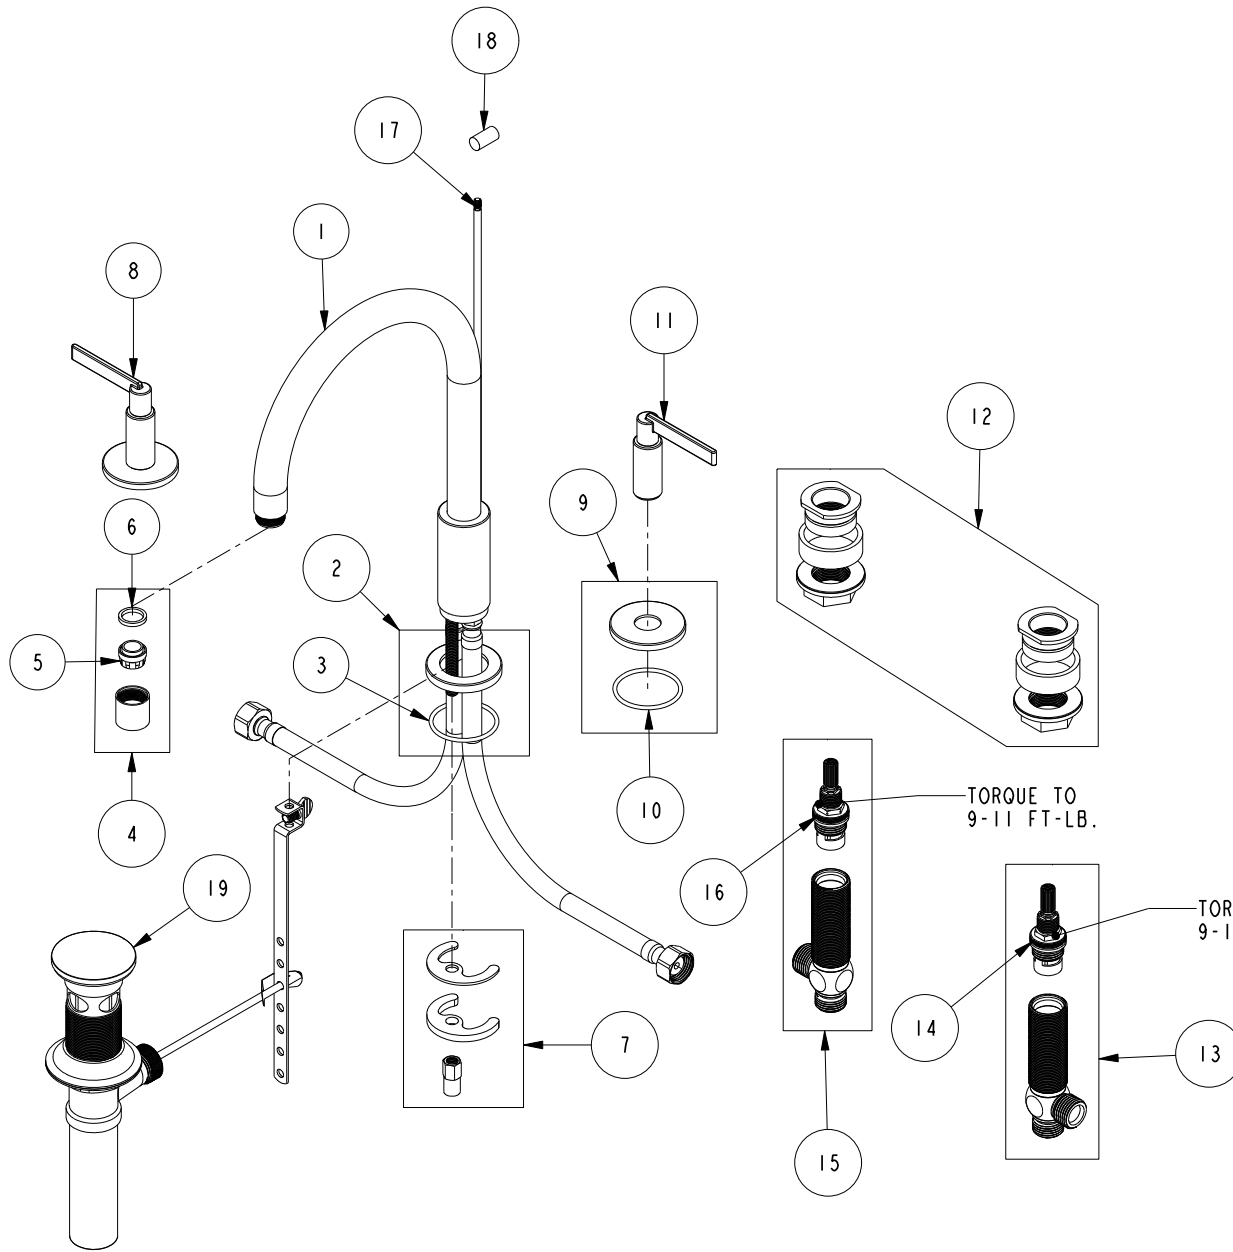

REPLACEMENT PARTS

ITEM	PT/ASSY	SPECIFY FINISH	DESCRIPTION
1	3-756	YES	W/S SPOUT ASM
2	20-563	YES	SPOUT BASE ASM
3	91768		O-RING, #2-130, EP, 50 DURO - GREY
4	2-693	YES	AERATOR ASM
5	12403		AERATOR INSERT, Jr. SIZE, 1.2 GPM
6	91500		GSKT, .578 ID X .728 OD X .102 THK EPDM
7	1-491		SPOUT MOUNTING KIT
8	3-721	YES	LEVER HANDLE W/ESC.
9	20-565	YES	ESCUTCHEON ASM
10	91768		O-RING, #2-130, EP, 50 DURO - GREY
11	20-566	YES	LEVER HANDLE ASM
12	1-226		WIDESPREAD MOUNTING HARDWARE
13	1-527		W/S CART/BODY ASM (HOT)
14	1-002		W/S CARTRIDGE - HOT
15	1-526		W/S CART/BODY ASM (COLD)
16	1-001		W/S CARTRIDGE - COLD
17	10288	YES	3/16" POP UP ROD
18	10827	YES	POP-UP KNOB
19	325	YES	POP UP ASSEMBLY

**WIDESPREAD FAUCET
3320C**

REV B EN-4728 11/07/23 APPROVED RS

NEWPORT BRASS.

t: 949.417.5207 | www.newportbrass.com