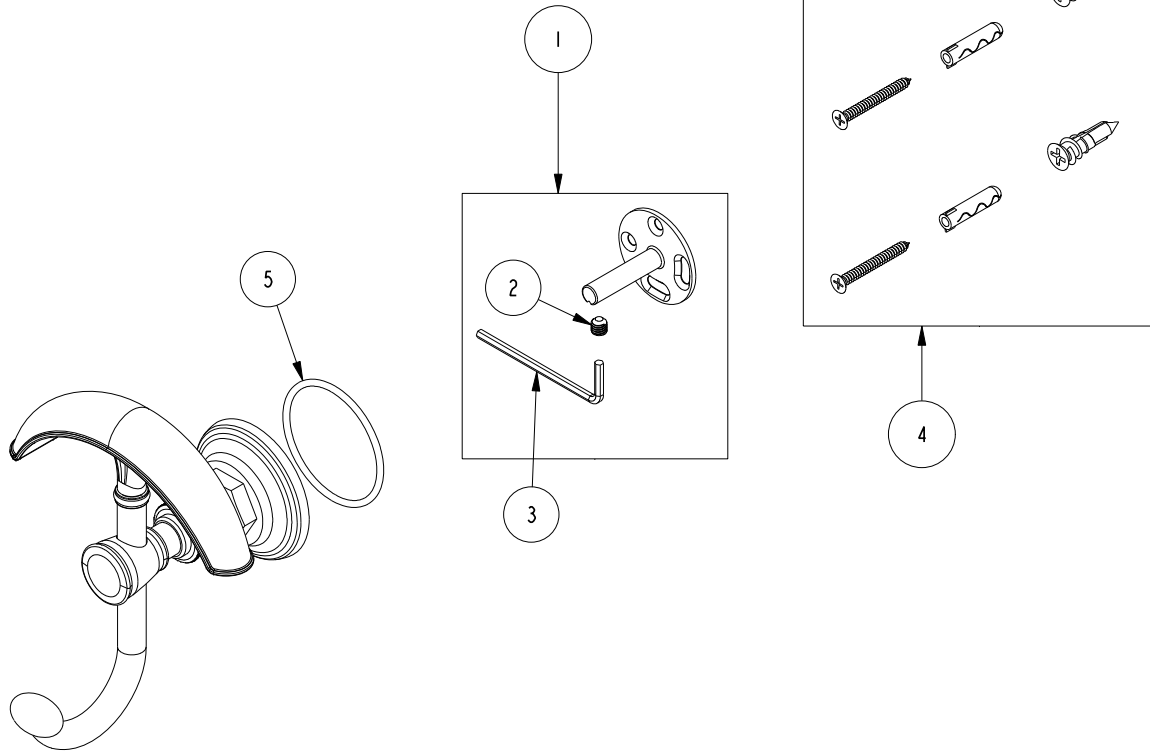

REPLACEMENT PARTS

ITEM	PT/ASSY	SPECIFY FINISH	DESCRIPTION
1	10-353		WALL MOUNT BRACKET ASM
2	92031		SCRW, M6 X 1 X 6 SKT HD CUP PT SS
3	10615		HEX KEY, 3MM ALLOY STEEL
4	1-206		HARDWARE PACK
5	91756		O-RING #2-134, EP, 50 DURO - GREY

DOUBLE ROBE HOOK
40-13

REV G EN-5024 6/16/25

NEWPORT BRASS.

t: 949.417.5207 | www.newportbrass.com