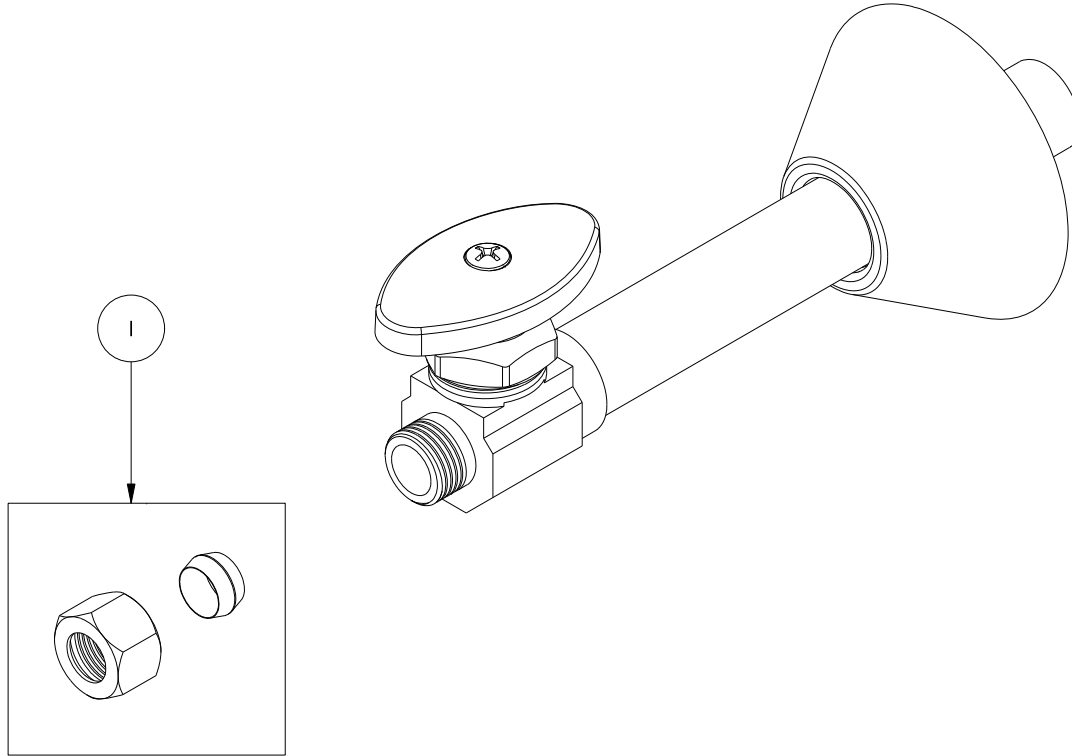

REPLACEMENT PARTS

ITEM	PT/ASSY	SPECIFY FINISH	DESCRIPTION
1	6-297	YES	3/8" COMPRESSION NUT ASM

TANK & LAVATORY ANGLE STRAIGHT VALVE KIT
417

REV B EN-5028 06/24/25

NEWPORT BRASS.

t: 949.417.5207 | www.newportbrass.com