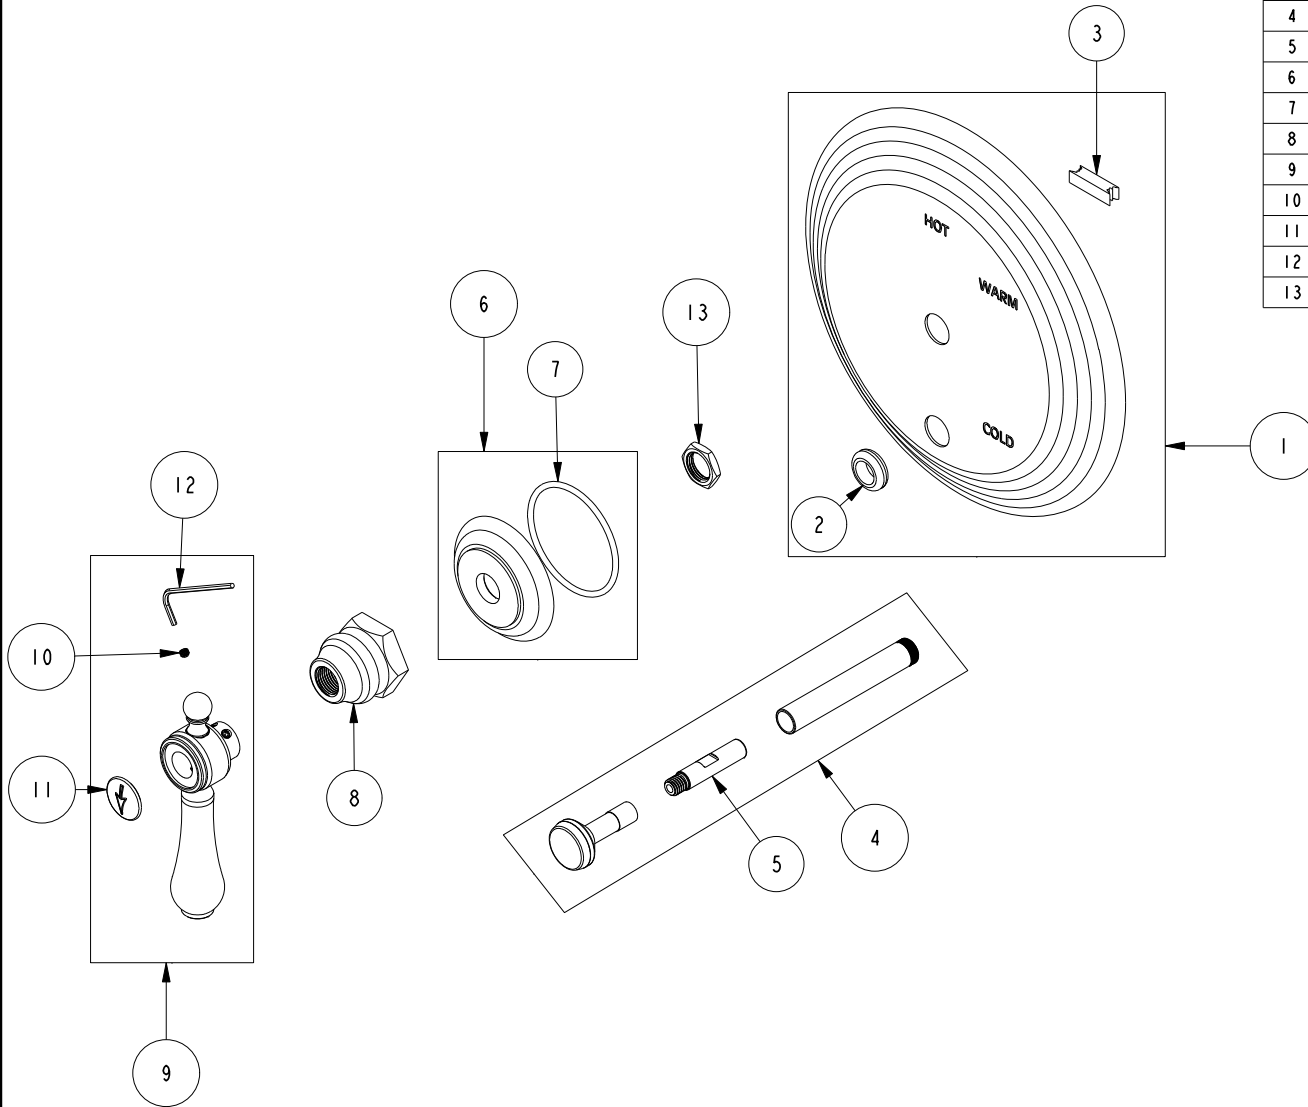

# REPLACEMENT PARTS

ITEM	PT/ASSY	SPECIFY FINISH	DESCRIPTION
1	2-224	YES	COVERPLATE BP W/DIVERTER
2	91033		GROMMET
3	H-78		TAPE NEO
4	2-217	YES	DIVERTER TRIM KIT
5	91065		UPPER LINK PLASTIC DIVERTER
6	20-742	YES	ESCUTCHEON ASM
7	91753		O-RING, # 2-136, EP, 50 DURO - GREY
8	10523	YES	HEX ESCUTCHEON BONNET
9	2-135	YES	HANDLE ASSEMBLY - DIVERTER
10	92000		SCREW 8 - 32 X 1/8 SS
11	1-109		DIVERTER BUTTON W/ ADHESIVE
12	10192		HEX KEY TOOL, #8 5/64
13	10259		HEX NUT 9/16 X 20 MADE

**BP TRIM PLATE WITH DIVERTER**  
**5-1032BP**

REV D EN-4847 07/23/24

**NEWPORT BRASS.**

t: 949.417.5207 | www.newportbrass.com