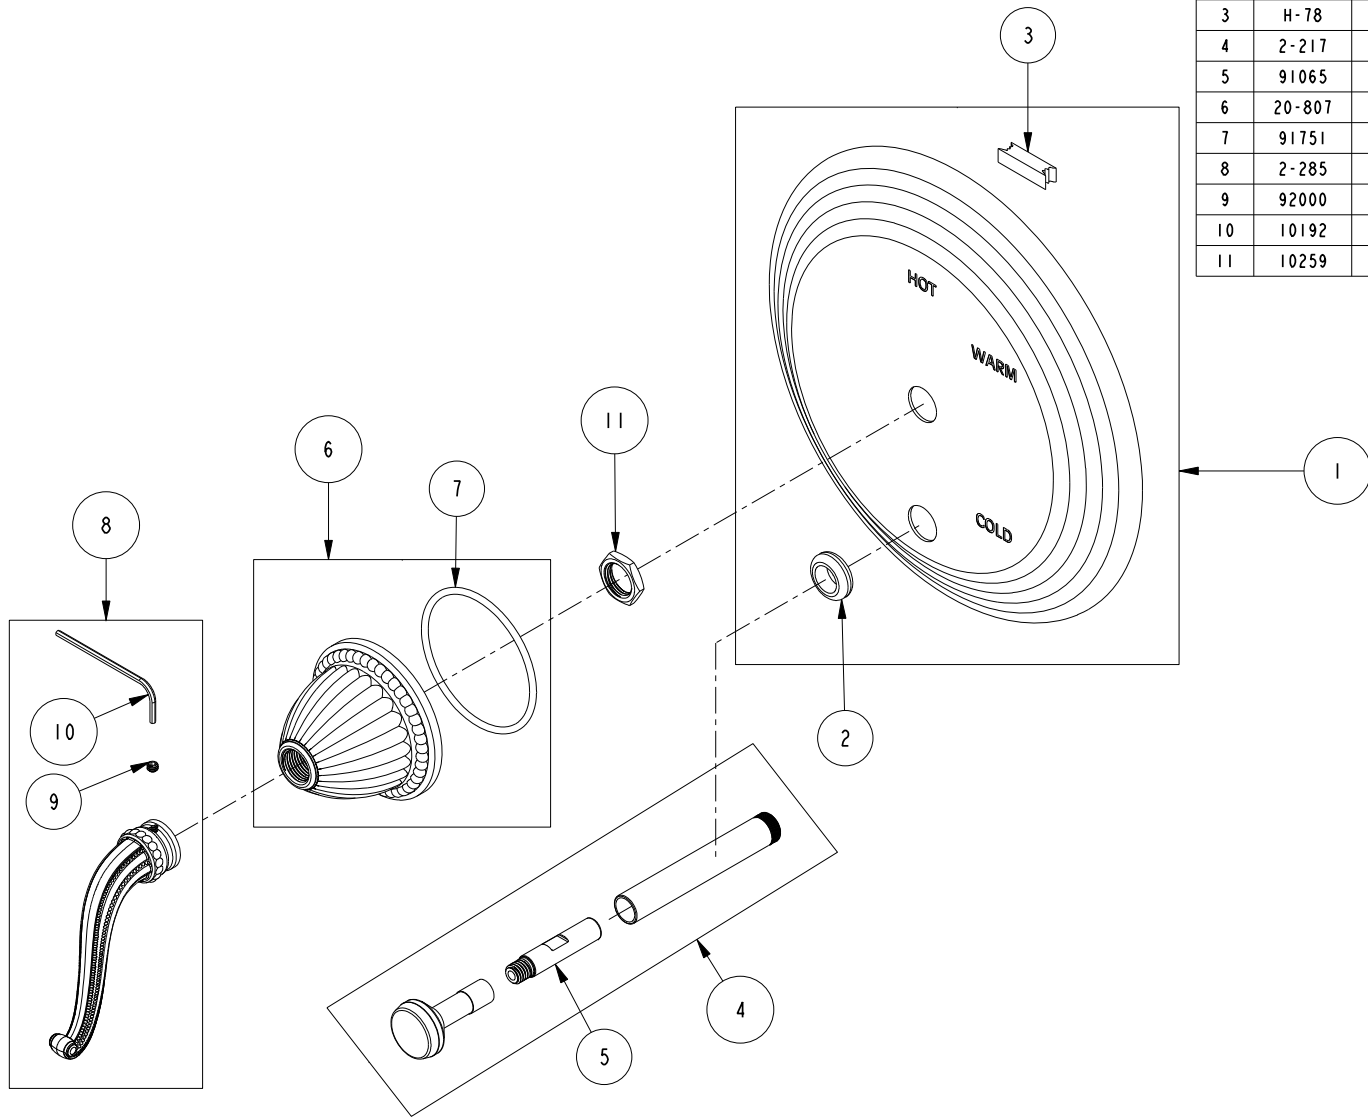

REPLACEMENT PARTS

ITEM	PT/ASSY	SPECIFY FINISH	DESCRIPTION
1	2-224	YES	COVERPLATE BP W/DIVERTER
2	91033		GROMMET
3	H-78		TAPE NEO
4	2-217	YES	DIVERTER TRIM KIT
5	91065		UPPER LINK PLASTIC DIVERTER
6	20-807	YES	ESCUTCHEON ASM
7	91751		O-RING, #2-139, 50 DURO
8	2-285	YES	HANDLE ASM
9	92000		SCREW 8 - 32 X 1/8 SS
10	10192		HEX KEY TOOL, #8 5/64
11	10259		HEX NUT 9/16 X 20 MADE

ALEXANDRIA - BP TRIM PLATE WITH DIVERTER
5-1092BP

REV D EN-4847 07/22/24

NEWPORT BRASS.

t: 949.417.5207 | www.newportbrass.com