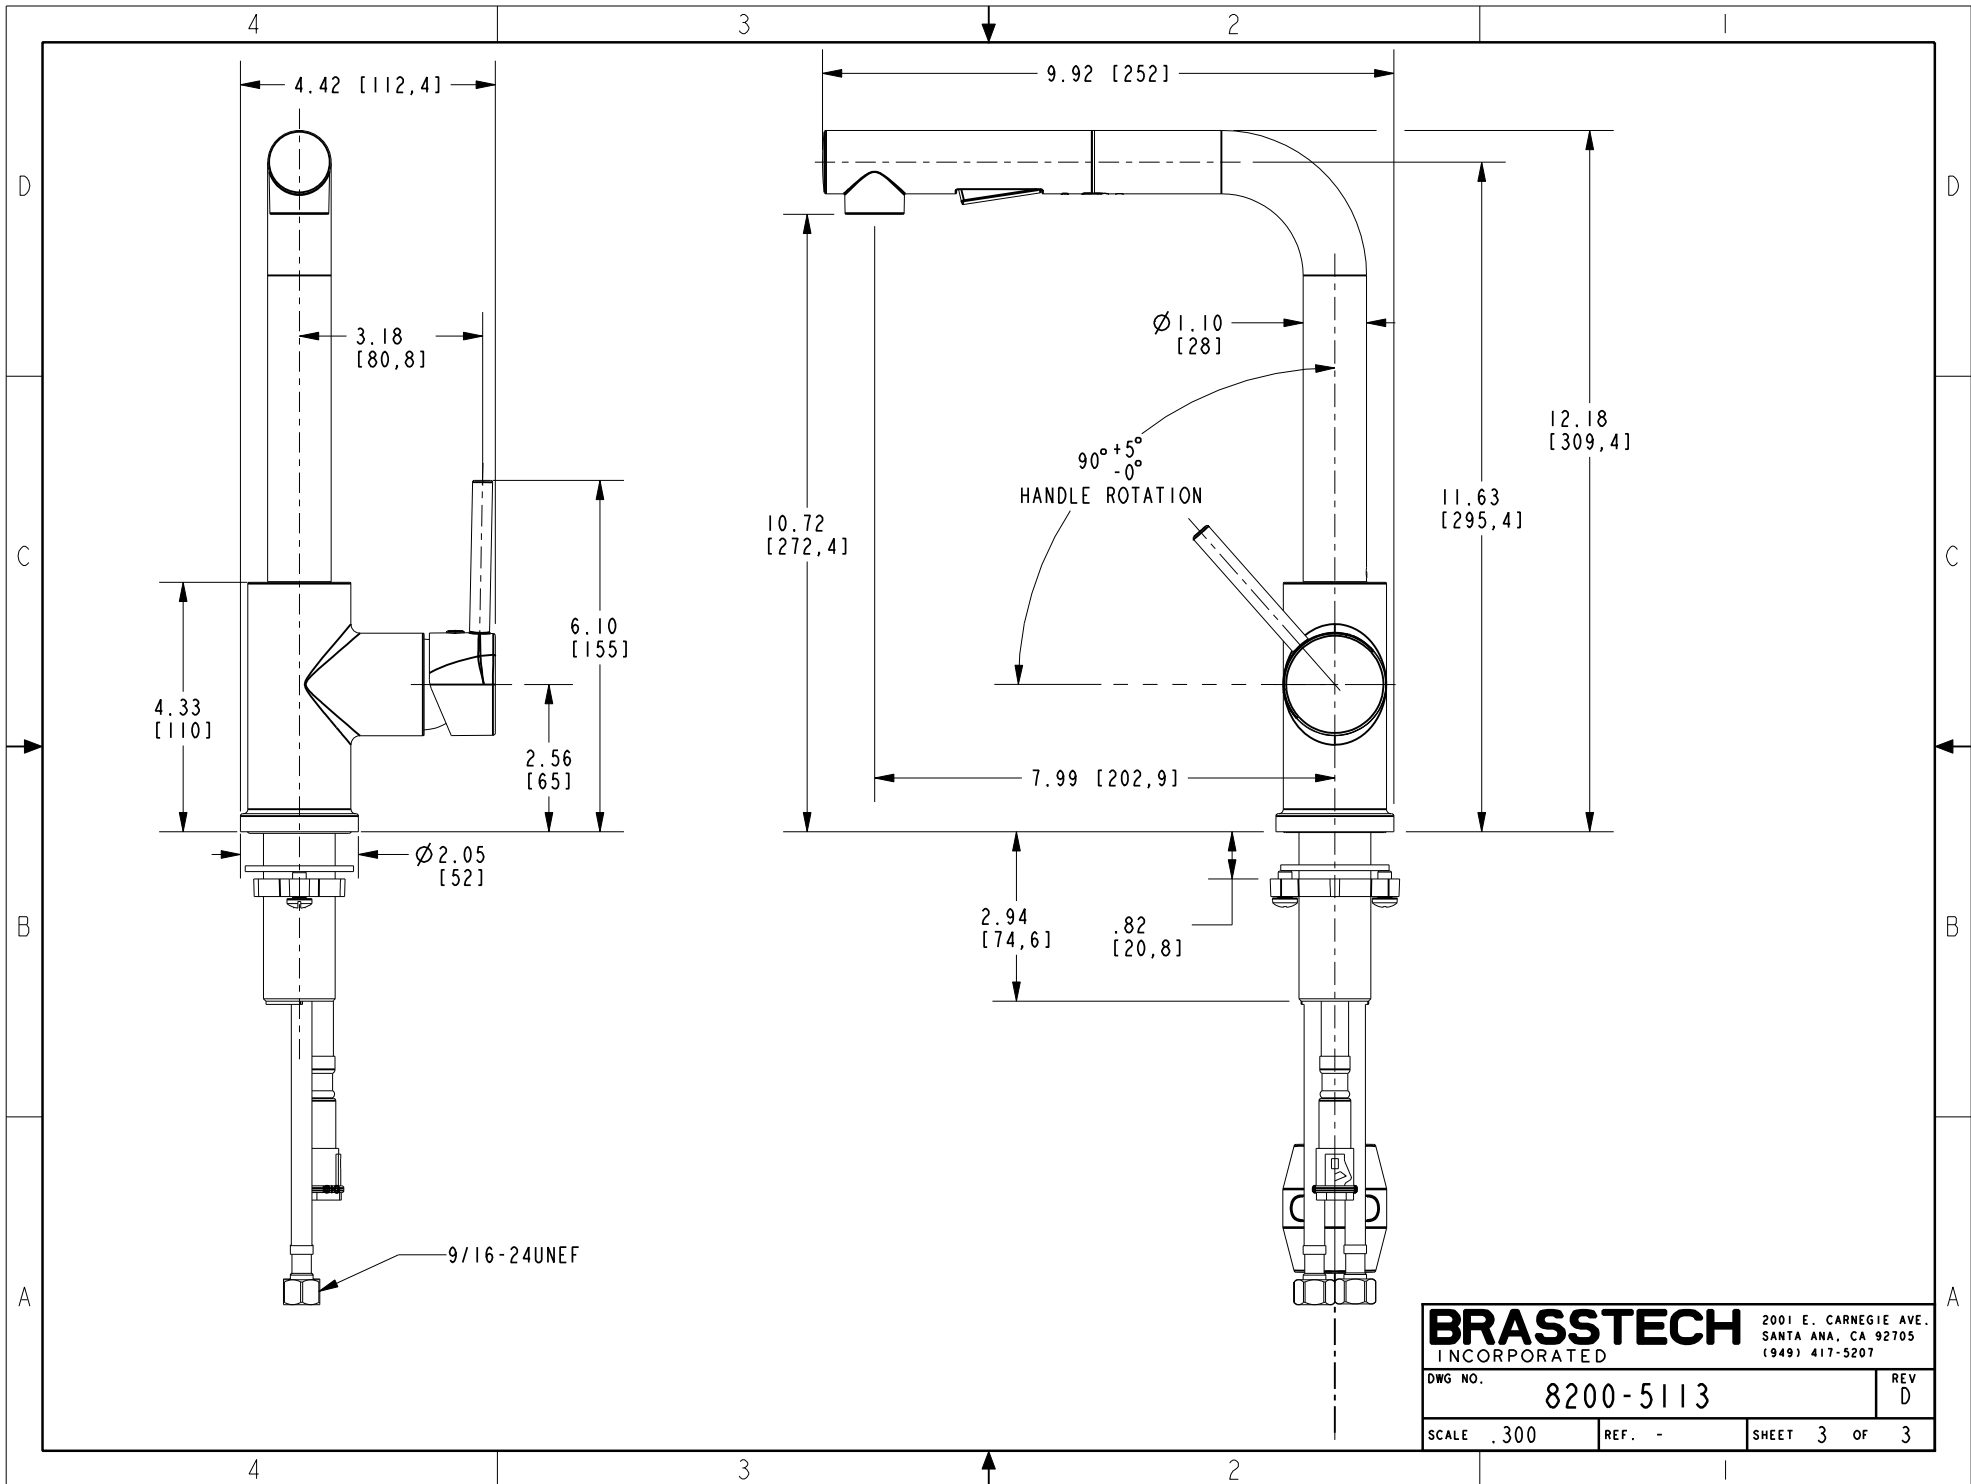

BRASSTECH		2001 E. CARNEGIE AVE. SANTA ANA, CA 92705 (949) 417-5207	
DWG NO.	8200-5113	REV	D
SCALE .200	REF. -	SHEET 2	OF 3

BRASSTECH		2001 E. CARNEGIE AVE. SANTA ANA, CA 92705 (949) 417-5207	
DWG NO.	8200-5113	REV D	
SCALE .300	REF. -	SHEET 3 OF 3	