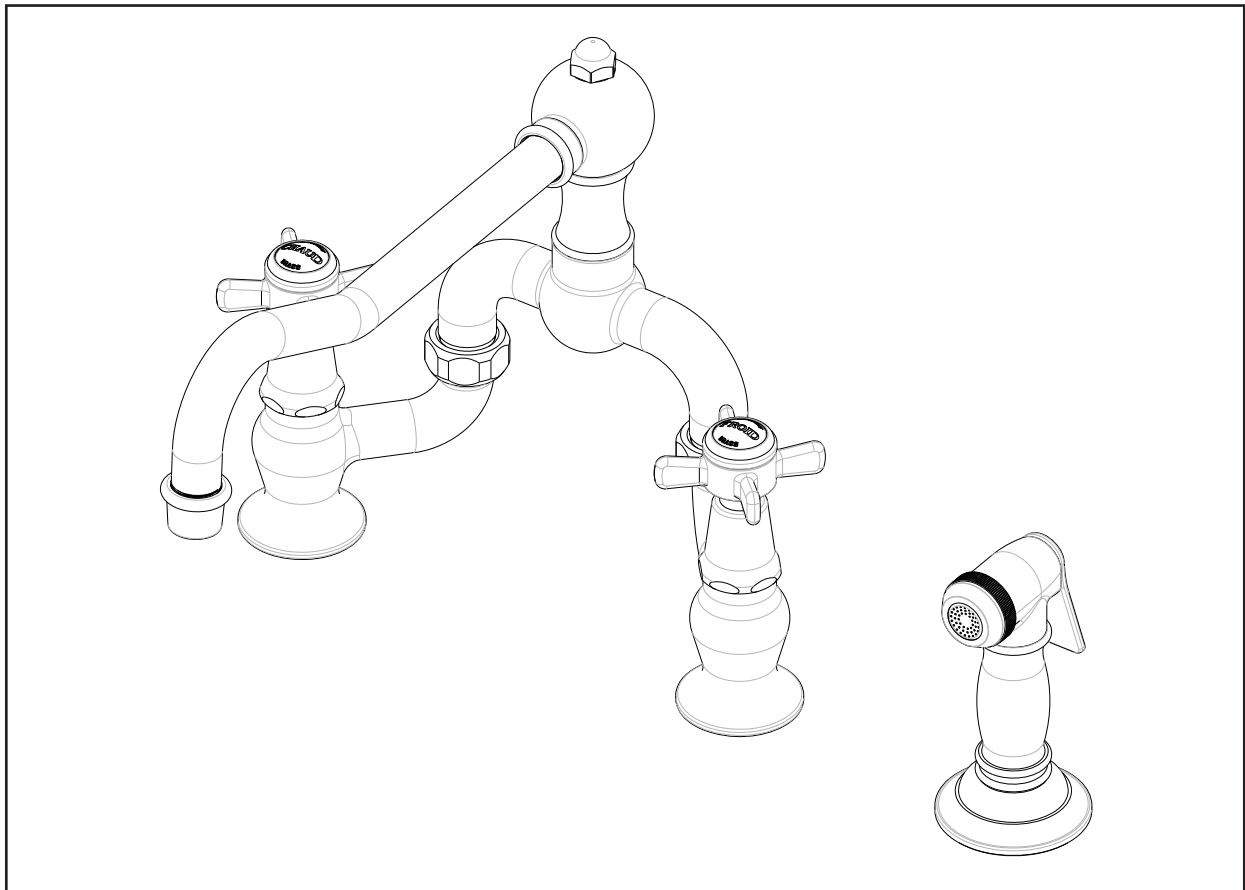

**INSTALLATION INSTRUCTIONS
KITCHEN BRIDGE FAUCET
WITH SIDE SPRAY
Model No's: 9451-1**

NEWPORT BRASS.
Flawless Beauty. From Faucet to Finish.™

**Congratulations on the purchase
of this Newport Brass product,
an excellent choice, that will give you
years of quality service and enhance
the look and style of your home.**