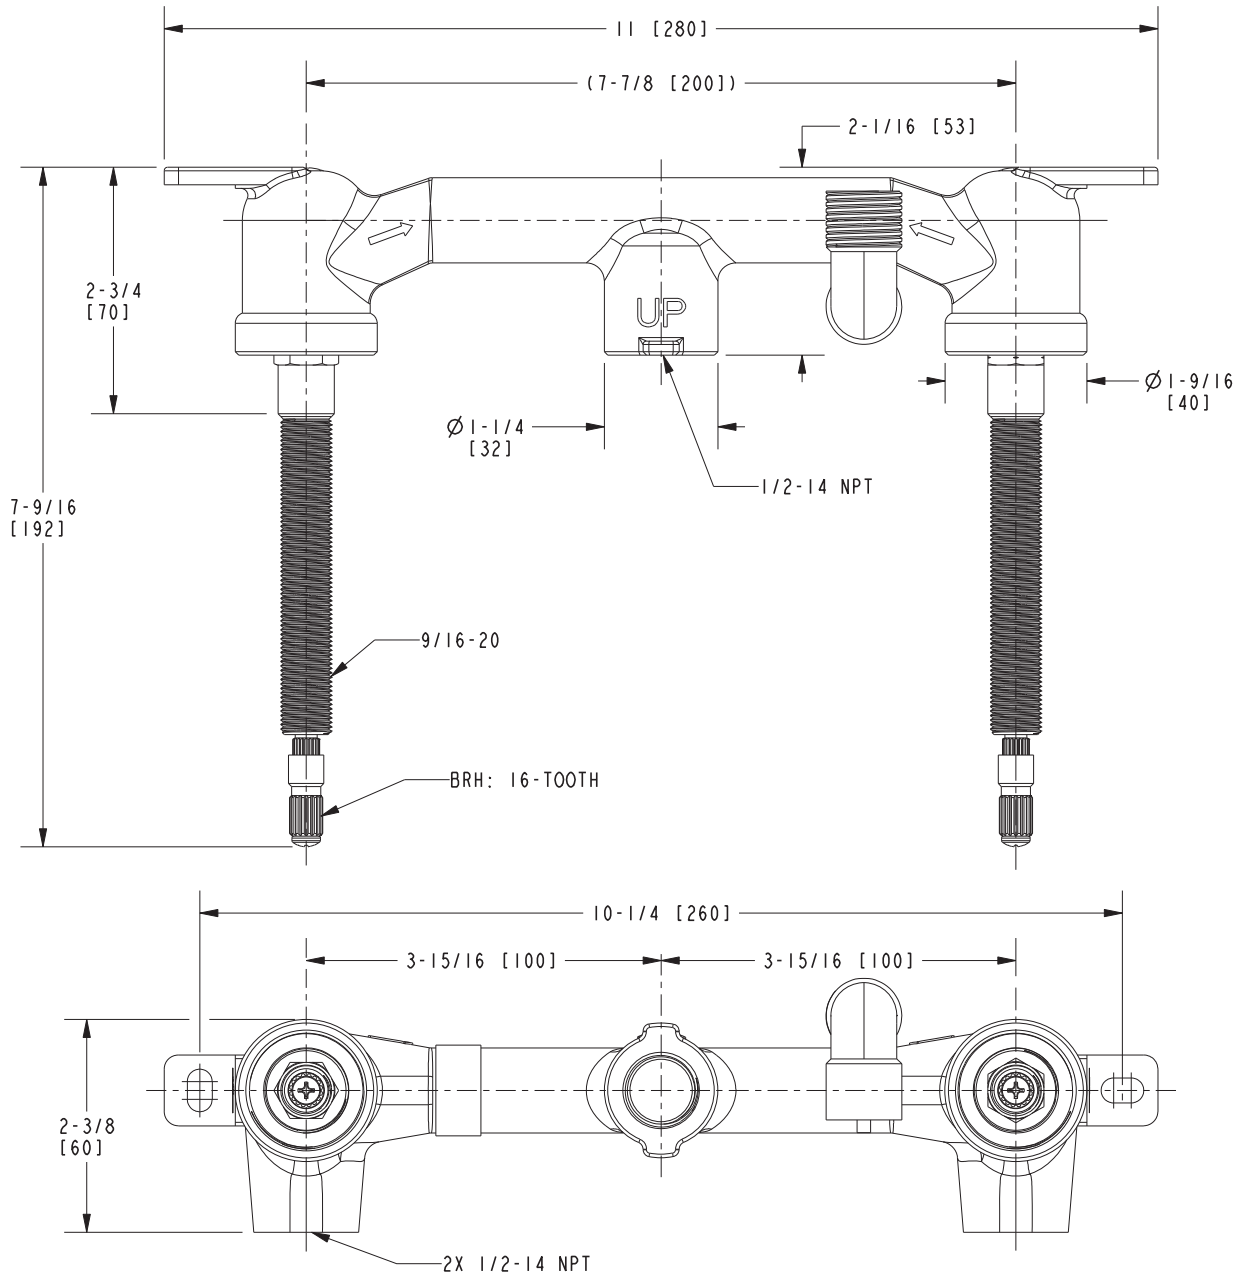

1-500T

PRODUCT DIMENSIONS (Units are in inches)

Newport Brass Wall Mount Tub Valve 1-500T