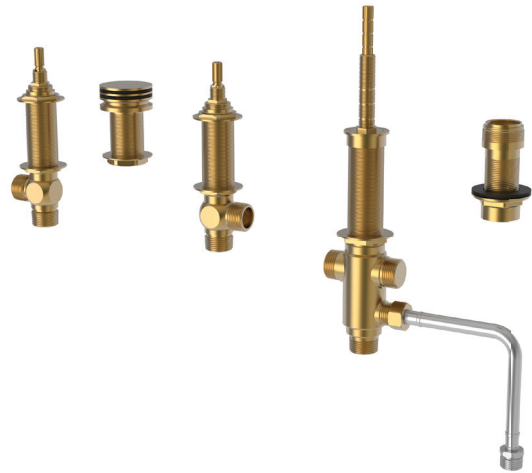

## Features

- Solid brass construction
- 3/4" NPT connections
- Quarter-turn washerless ceramic disc 3/4" valve cartridges.
- Quick Conect Deck Spout Adapter
- Diverter valve and hoses as needed for handshower
- Requires Newport Brass Deck Mount Tub Trim (many options available, sold-separately)

## Deck Tub Rough Valve

## Colors / Finishes

- 10B: Oil Rubbed Bronze
- 15: Polished Nickel
- 15S: Satin Nickel - PVD
- 26: Polished Chrome
- Other: Refer to the Newport Brass catalog for additional color/finish options.

## Product Specification:

Add "Color / Finish" suffix to Model number, below.

The deck mount valve for tub with handshower installations shall be made of solid brass construction. Valve body shall have 3/4" NPT connections. Valve body shall incorporate quarter-turn washerless ceramic disc valve cartridges. Rough Valve for deck mount trim shall also include a quick-connect spout fitting and Diverter valve with hoses as needed for handshower Rough Valve for deck mount trim installations shall be Newport Brass Model 1-587.