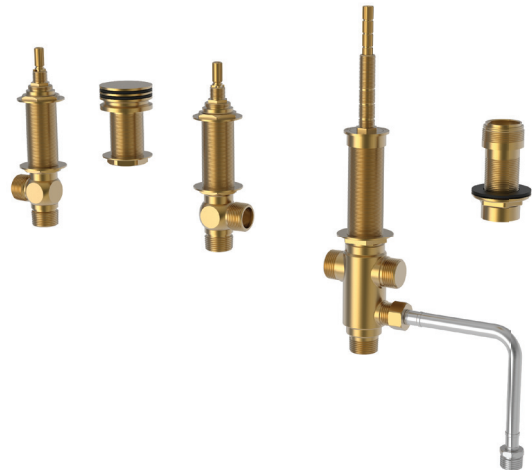

NEWPORT BATH

Features

- Solid brass construction
- 3/4" NPT connections
- Quarter-turn washerless ceramic disc 3/4" valve cartridges.
- Quick Conect Deck Spout Adapter
- Diverter valve and hoses as needed for handshower
- Requires Newport Brass Deck Mount Tub Trim (many options available, sold-separately)

Deck Tub Rough Valve

1-587

Codes / Standards Compliance

Meets or exceeds the following at date of manufacture:

- ASME A112.18.1/CSA B125.1-18
- IAMPO/cUPC
- IPC
- California Energy Commission
- All applicable US Federal and State material regulations

Colors / Finishes

- 10B: Oil Rubbed Bronze
- 15: Polished Nickel
- 15S: Satin Nickel - PVD
- 26: Polished Chrome
- Other: Refer the Newport Brass catalog for additional color/finish options.

Specified Model

Model	Description	Colors Finishes
1-587	Deck Tub Rough Valve W/ Hand Shower	<input type="checkbox"/> NA

Product Specification:

Add "Color / Finish" suffix to Model number, below.

The deck mount valve for tub with handshower installations shall be made of solid brass construction. Valve body shall have 3/4" NPT connections. Valve body shall incorporate quarter-turn washerless ceramic disc valve cartridges. Rough Valve for deck mount trim shall also include a quick-connect spout fitting and Diverter valve with hoses as needed for handshower Rough Valve for deck mount trim installations shall be Newport Brass Model 1-587.