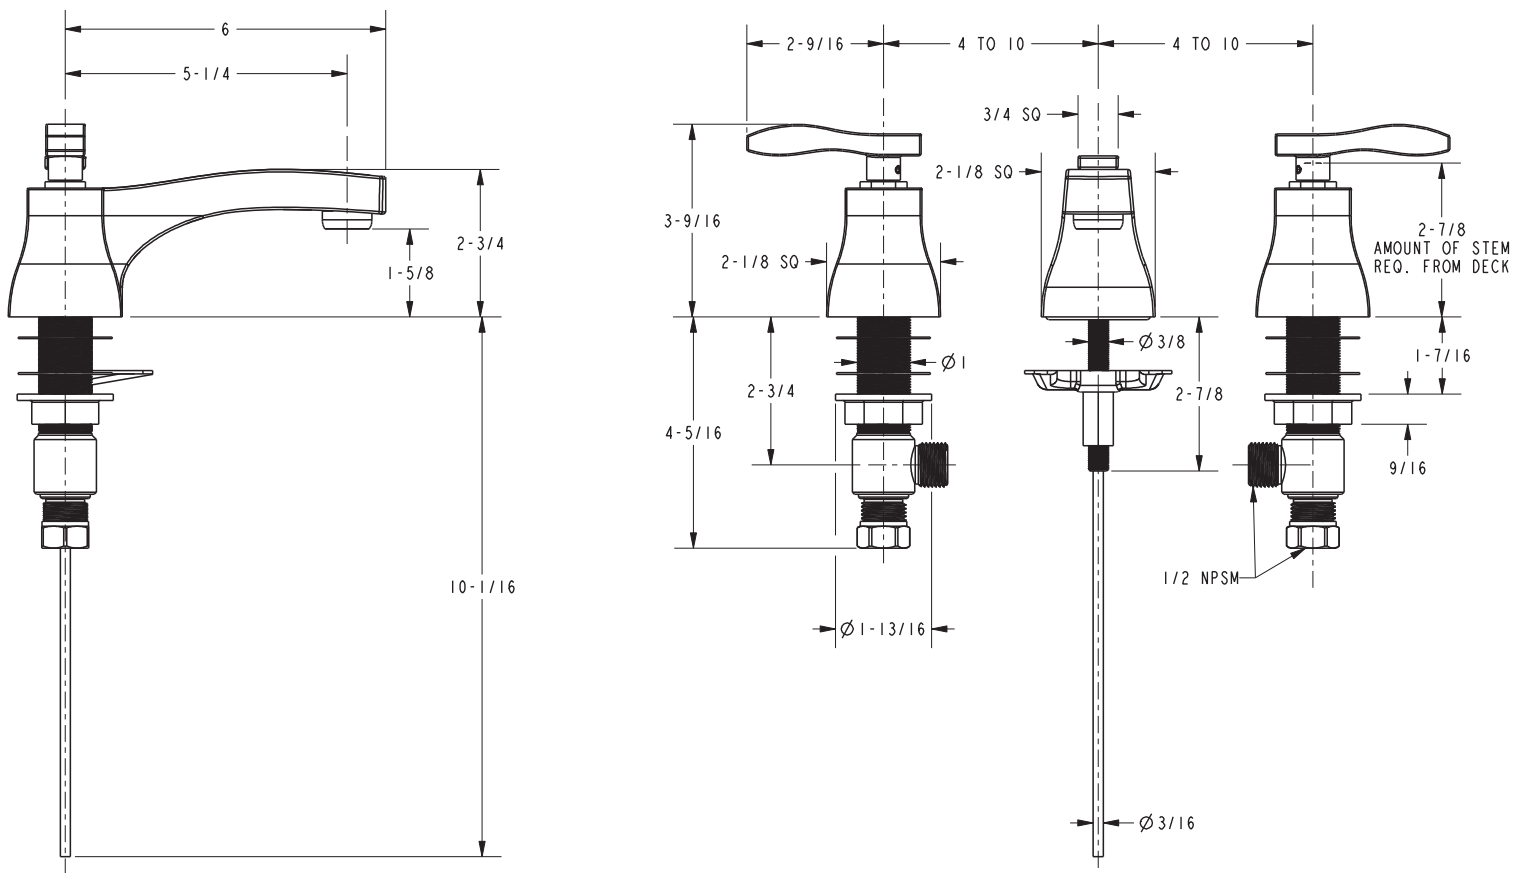

COLORADO

Widespread Lavatory Faucet

1040

Features

- Solid brass construction
- Brass valve bodies
- Quarter-turn washerless ceramic disc valve cartridges
- ADA compliant traditional lever handles
- Spout assembly with integral supply hoses
- Pop-up drain with tailpiece
- 1-5/8" (4.1 cm) spout height at outlet
- 5-1/4" (13.3 cm) spout reach (c-c)
- For 8" (20.3 cm) centers - Maximum 20" (50.8 cm)
- 1.2 gallons (4.5 liters) per minute maximum flow rate

| Model | Description | Colors Finishes |
|-------|----------------------------|--|
| 1040 | Widespread Lavatory Faucet | <input type="checkbox"/> 10B <input type="checkbox"/> 15 <input type="checkbox"/> 15S <input type="checkbox"/> 26 <input type="checkbox"/> Other |

Product Specification: Add "Color / Finish" suffix to Model number, below.

The two-handle Widespread Lavatory Faucet shall be made of solid brass construction. Faucet shall incorporate a spout assembly with integral supply hoses and feature brass valve bodies with quarter-turn washerless ceramic disc valve cartridges. Faucet shall have a 1.2 gallon (4.5 liter) per minute maximum flow rate. Product shall be for 8" (20.3 cm) centers - Maximum 20" (50.8 cm). Product shall incorporate a 1-5/8" (4.1 cm) spout height at outlet and a 5-1/4" (13.3 cm) spout reach (c-c). Faucet shall include a pop-up drain with tailpiece and incorporate ADA compliant traditional lever handles. Widespread Lavatory Faucet shall be Newport Brass Model 1040/____ .

1040

PRODUCT DIMENSIONS *(Units are in inches)*

Colorado Widespread Lavatory Faucet 1040