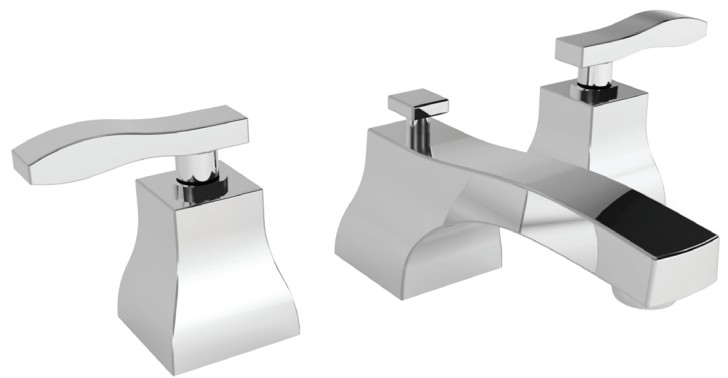

COLORADO

Widespread Lavatory Faucet

1040

Features

- Solid brass construction
- Brass valve bodies
- Quarter-turn washerless ceramic disc valve cartridges
- ADA compliant traditional lever handles
- Spout assembly with integral supply hoses
- Pop-up drain with tailpiece
- 1-5/8" (4.1 cm) spout height at outlet
- 5-1/4" (13.3 cm) spout reach (c-c)
- For 8" (20.3 cm) centers - Maximum 20" (50.8 cm)
- 1.2 gallons (4.5 liters) per minute maximum flow rate

Colors / Finishes

- 10B: Oil Rubbed Bronze
- 15: Polished Nickel
- 15S: Satin Nickel - PVD
- 26: Polished Chrome
- Other: Refer to the Newport Brass catalog for additional color/finish options.

Specified Model

Product Specification: Add "Color / Finish" suffix to Model number, below.

The two-handle Widespread Lavatory Faucet shall be made of solid brass construction. Faucet shall incorporate a spout assembly with integral supply hoses and feature brass valve bodies with quarter-turn washerless ceramic disc valve cartridges. Faucet shall have a 1.2 gallon (4.5 liter) per minute maximum flow rate. Product shall be for 8" (20.3 cm) centers - Maximum 20" (50.8 cm). Product shall incorporate a 1-5/8" (4.1 cm) spout height at outlet and a 5-1/4" (13.3 cm) spout reach (c-c). Faucet shall include a pop-up drain with tailpiece and incorporate ADA compliant traditional lever handles. Widespread Lavatory Faucet shall be Newport Brass Model 1040/____ .