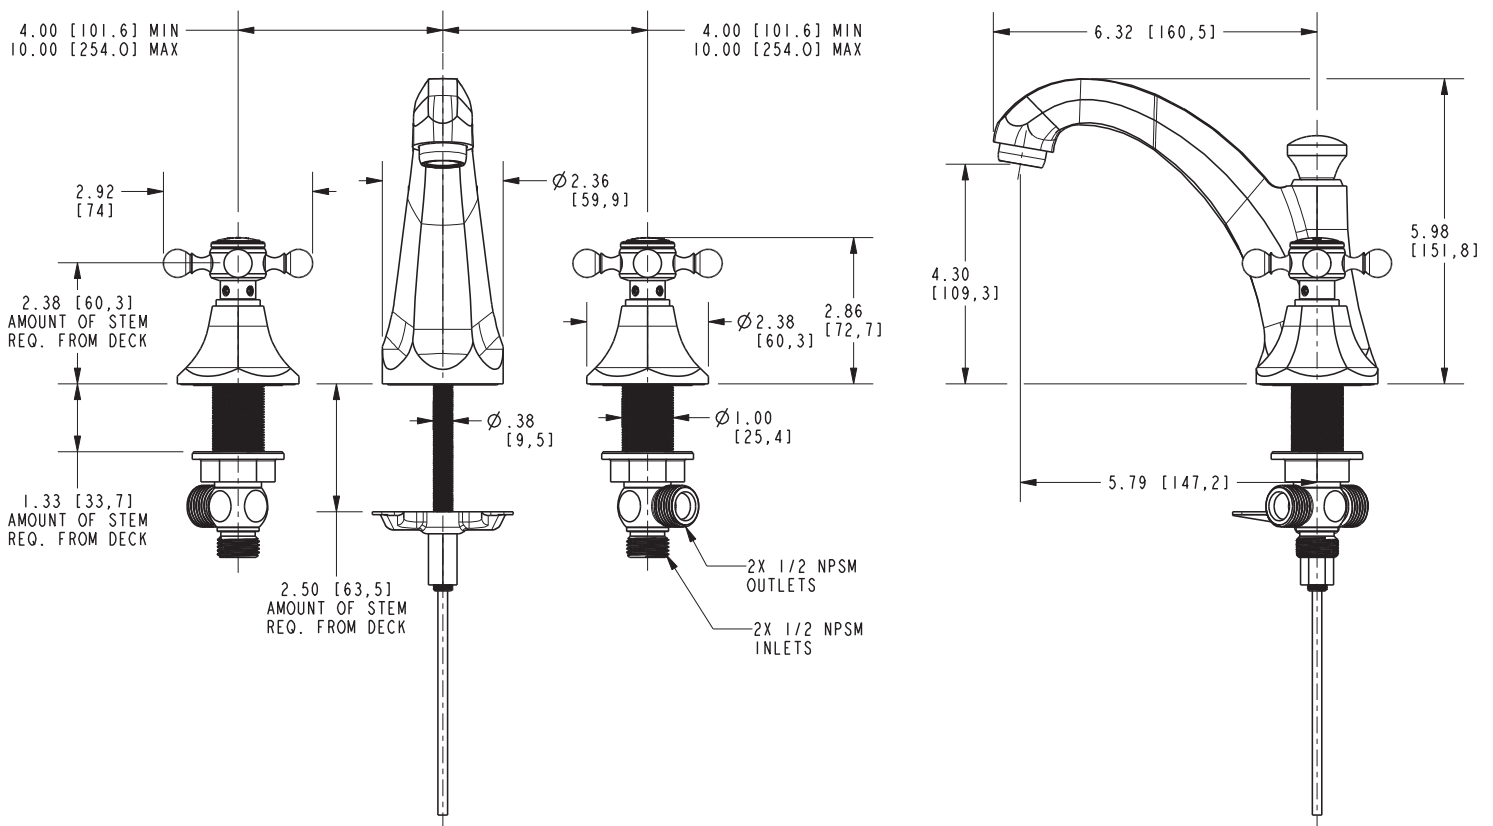

1200C

PRODUCT DIMENSIONS *(Units are in inches)*

Product Dimensions are provided for reference only. For specific product installation guidelines, please reference the Installation Instructions of the product being installed.

Metropole Widespread Lavatory Faucet 1200C