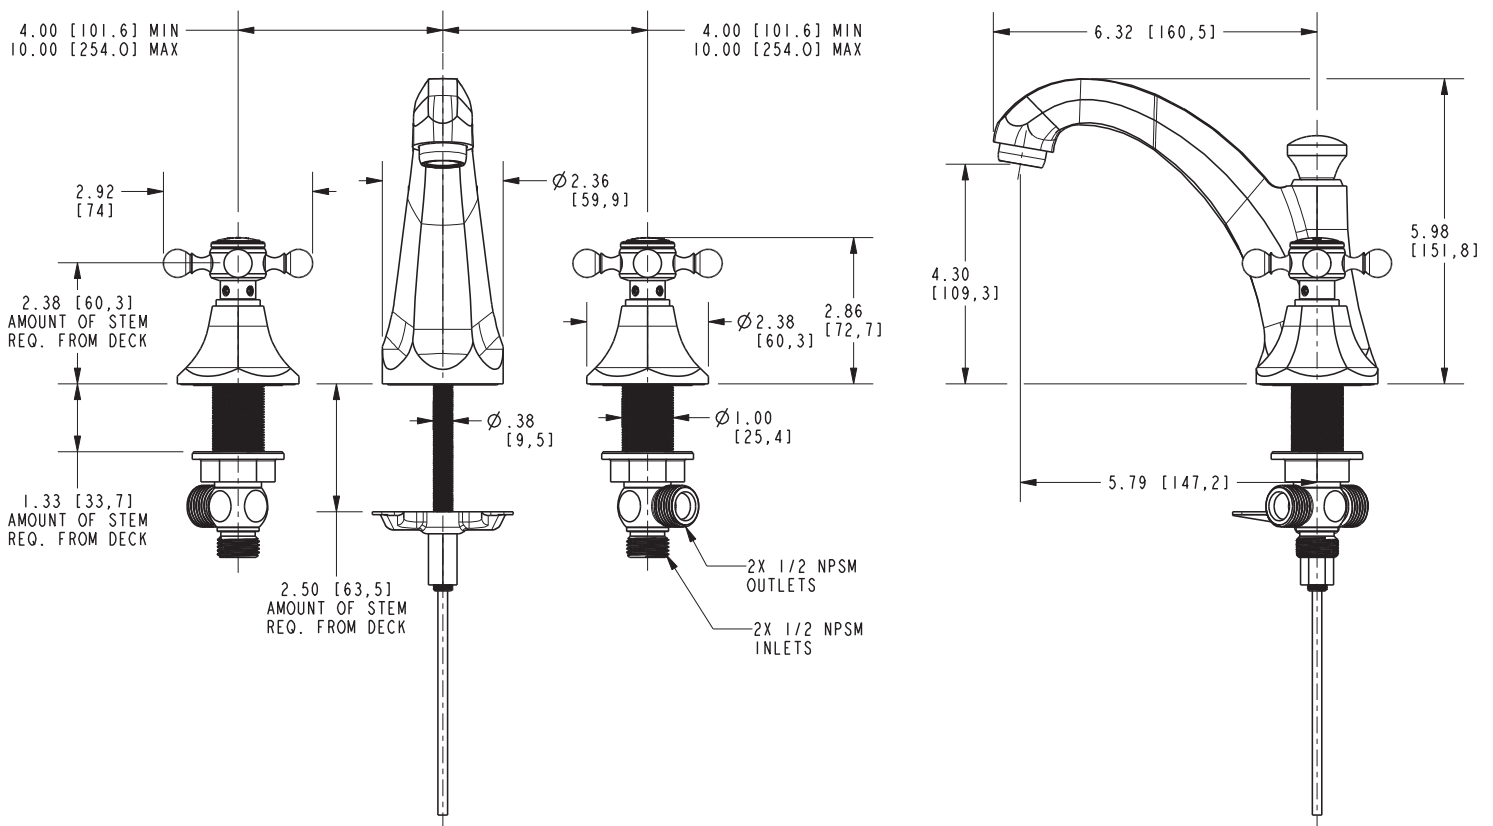

# 1220C

## PRODUCT DIMENSIONS *(Units are in inches)*

Product Dimensions are provided for reference only. For specific product installation guidelines, please reference the Installation Instructions of the product being installed.

### Metropole Widespread Lavatory Faucet 1220C