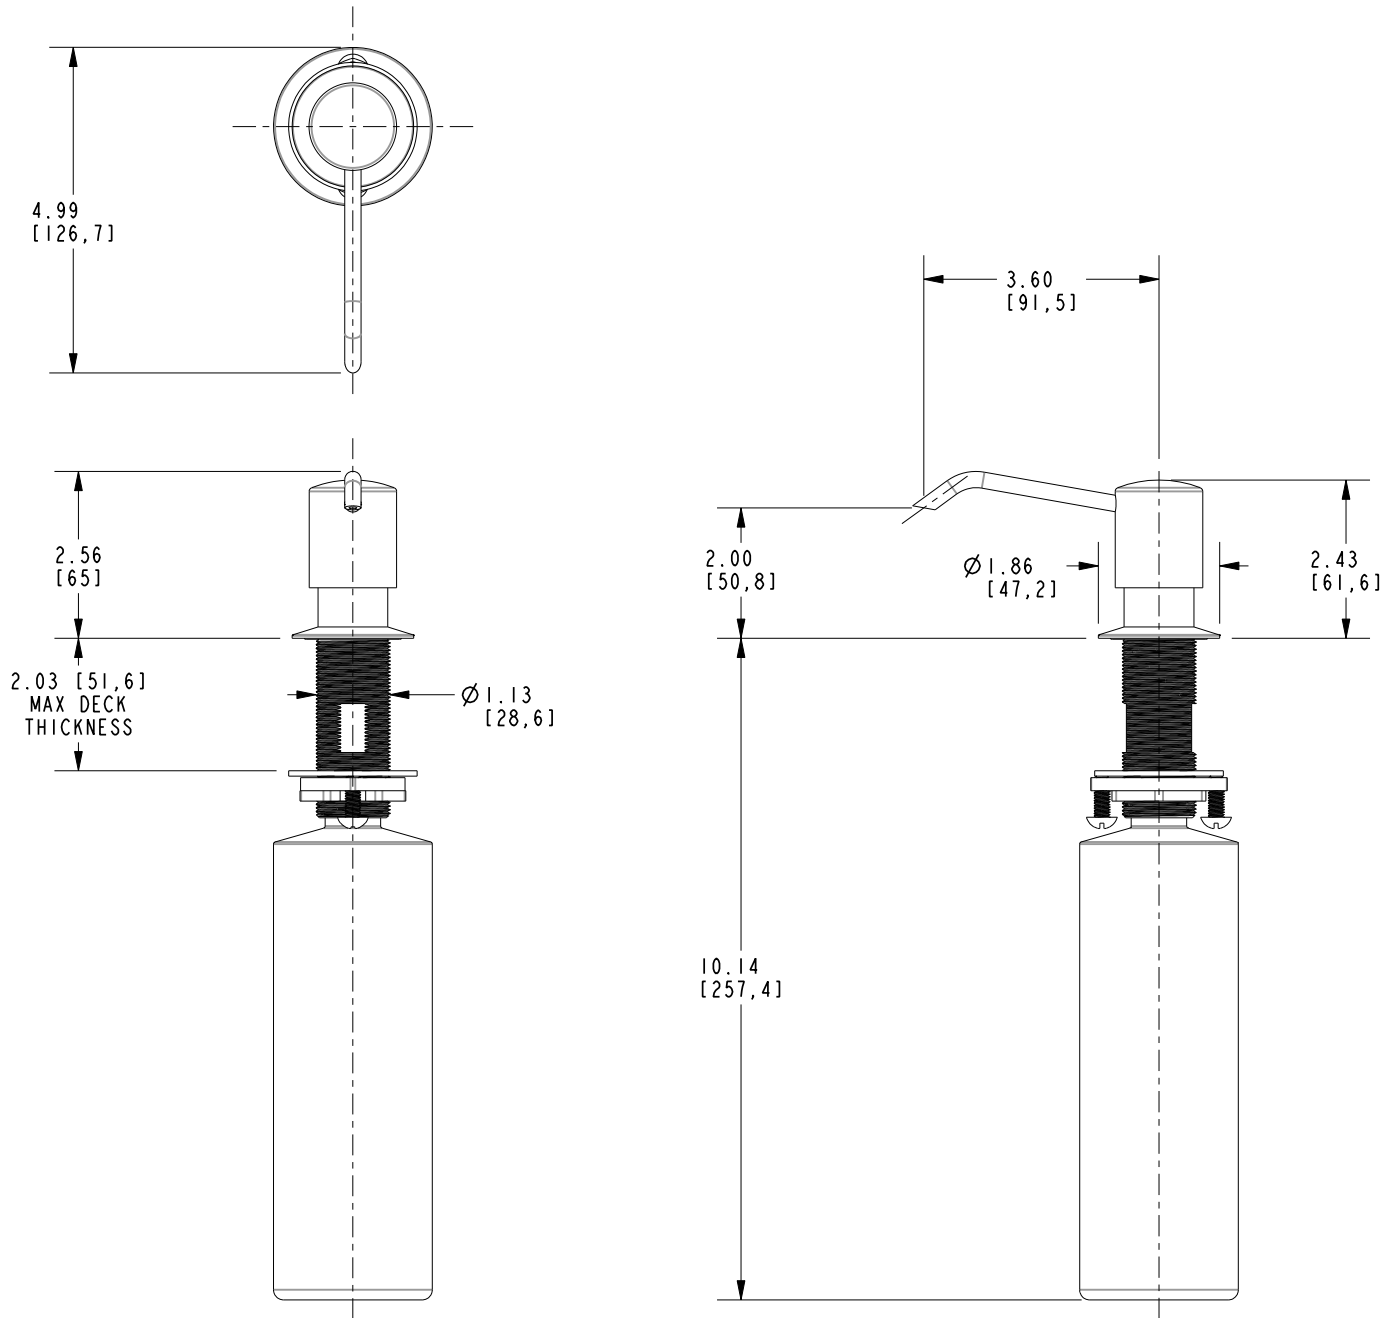

EAST LINEAR

SOAP/LOTION DISPENSER

125

Features

- Solid brass construction
- Two piece brazed spout design
- Base with integral O-ring deck seal
- Removable spout for above deck seal
- 8 fluid oz. (236 ml) capacity included
- 2.00" (5.08 cm) spout height at outlet
- 3.60" (9.51 cm) spout reach (c-c)

Codes / Standards Compliance

Meets or exceeds the following at date of manufacture:

All applicable US Federal and State material regulations

125

PRODUCT DIMENSIONS (Units are in inches)

Product Dimensions are provided for reference only. For specific product installation guidelines, please reference the Installation Instructions of the product being installed.