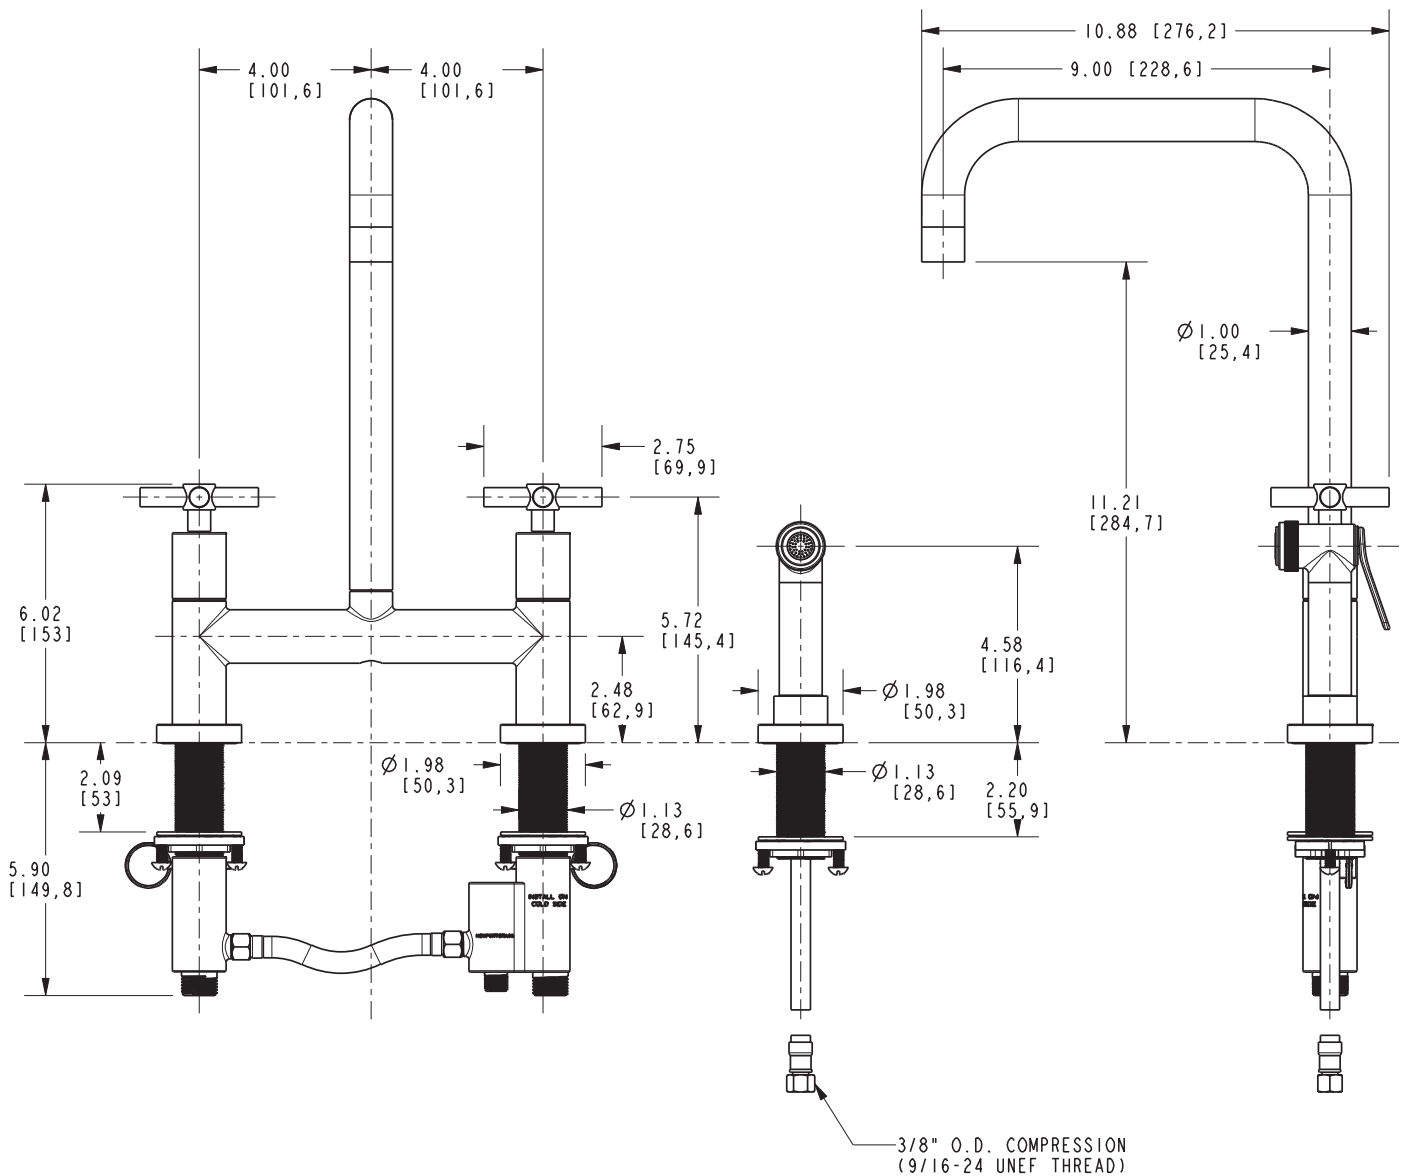

## Features

- Solid brass construction
- Bridge-style brass valve bodies
- Quarter-turn washerless ceramic disc valve cartridges
- ADA compliant contemporary cross handles
- Swivel spout assembly with integral diverter assembly
- Solid brass pull-out sidespray assembly
- 11-3/16" (21.2 cm) spout height at outlet
- 9" (22.8 cm) spout reach (c-c)
- For 8" (20.3 cm) centers
- 1.8 gallons (6.8 liters) per minute maximum flow rate

## Product Specification Add "Color / Finish" suffix to Model number, below.

The Bridge Style Kitchen Faucet shall be made of solid brass construction. Faucet shall incorporate a swivel spout assembly with integral side-spray diverter assembly and feature bridge-style brass valve bodies with quarter-turn washerless ceramic disc valve cartridges. Faucet shall have a 1.8 gallons (6.8 liters) per minute maximum flow rate. Product shall be for 8" (20.3 cm) centers. Product shall incorporate a 11-3/16" (28.5 cm) spout height at outlet and a 9" (22.8 cm) spout reach (c-c). Faucet shall incorporate ADA compliant contemporary cross handles. Bridge-Style Kitchen Faucet with Sidespray shall be Newport Brass Model 1400-5412/\_\_\_\_\_.

## PRODUCT DIMENSIONS *(Units are in inches)*