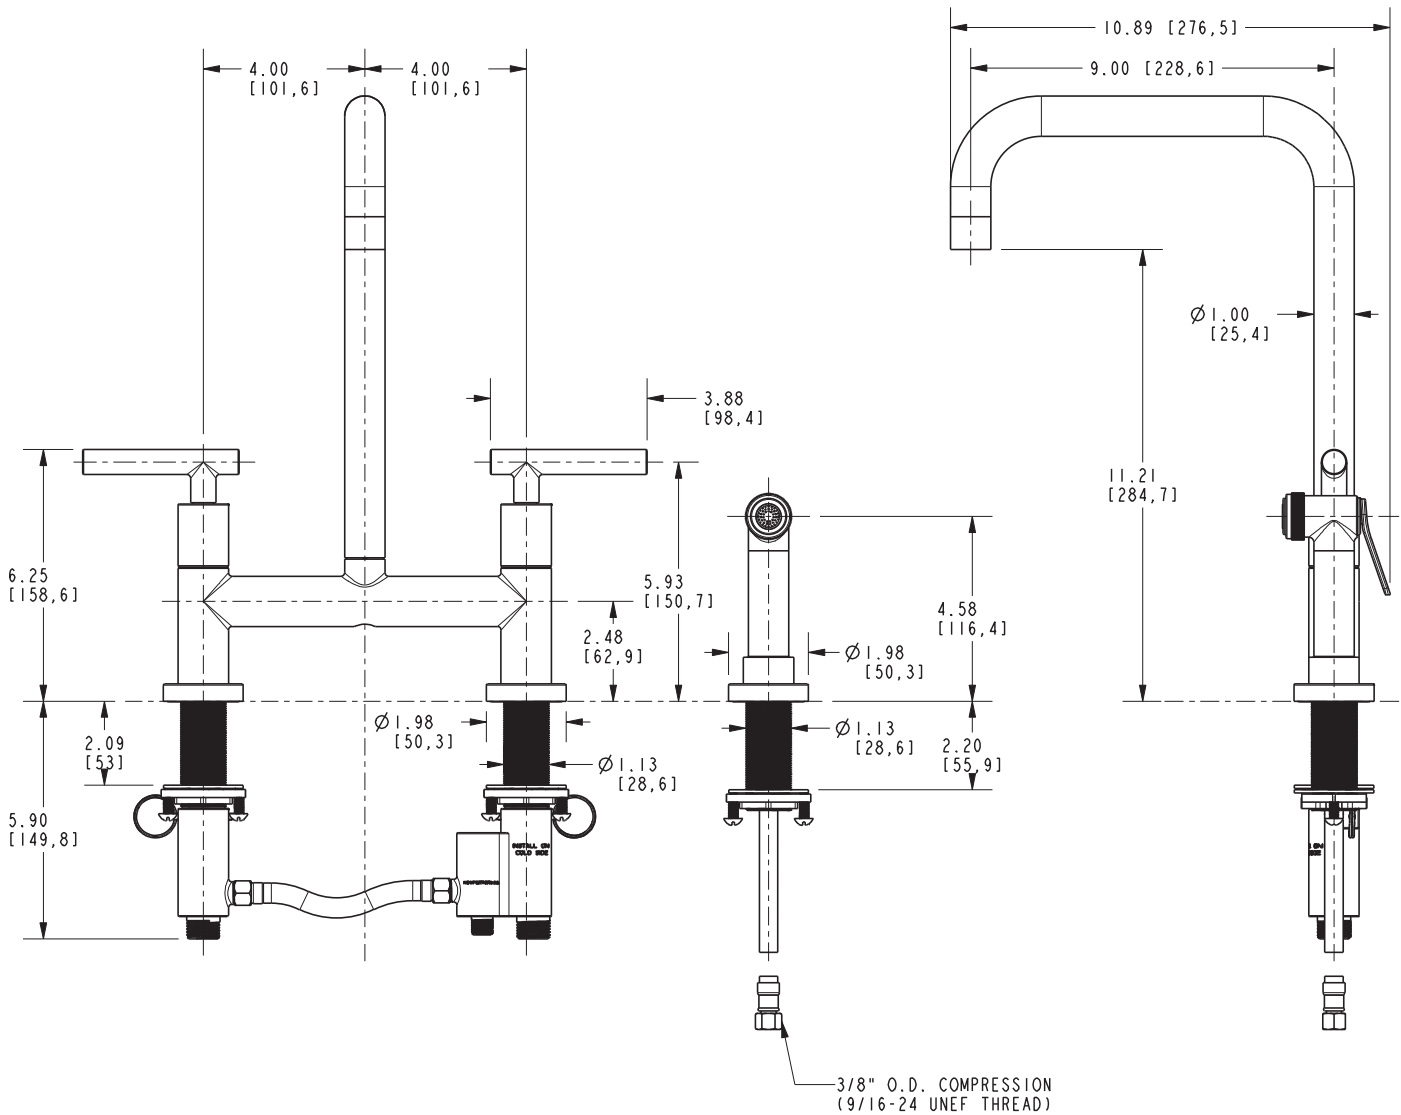

EAST SQUARE

Features

- Solid brass construction
- Bridge-style brass valve bodies
- Quarter-turn washerless ceramic disc valve cartridges
- ADA compliant contemporary lever handles
- Swivel spout assembly with integral diverter assembly
- Solid brass pull-out sidespray assembly
- 11-3/16" (21.2 cm) spout height at outlet
- 9" (22.8 cm) spout reach (c-c)
- For 8" (20.3 cm) centers
- 1.8 gallons (6.8 liters) per minute maximum flow rate

Bridge Style Kitchen Faucet with Sidespray

1400-5413

Codes / Standards Compliance

Meets or exceeds the following at date of manufacture:

- ASME A112.18.1/CSA B125.1
- IAPMO/cUPC
- IPC
- NSF 61
- NSF 372
- ADA (Handle Only)
- ICC/ANSI A117.1
- Energy Policy Act of 1992
- California Energy Commission (CEC)
- All applicable US Federal and State material regulations

Product Specification Add "Color / Finish" suffix to Model number, below.

The Bridge Style Kitchen Faucet shall be made of solid brass construction. Faucet shall incorporate a swivel spout assembly with integral side-spray diverter assembly and feature bridge-style brass valve bodies with quarter-turn washerless ceramic disc valve cartridges. Faucet shall have a 1.8 gallons (6.8 liters) per minute maximum flow rate. Product shall be for 8" (20.3 cm) centers. Product shall incorporate a 11-3/16" (28.5 cm) spout height at outlet and a 9" (22.8 cm) spout reach (c-c). Faucet shall incorporate ADA compliant contemporary lever handles. Bridge-Style Kitchen Faucet with Sidespray shall be Newport Brass Model 1400-5413/_____.

1400-5413

PRODUCT DIMENSIONS *(Units are in inches)*

East Square Bridge Style Kitchen Faucet with Sidespray 1400-5413

NEWPORT BRASS
Flawless Beauty. From Faucet to Finish.™