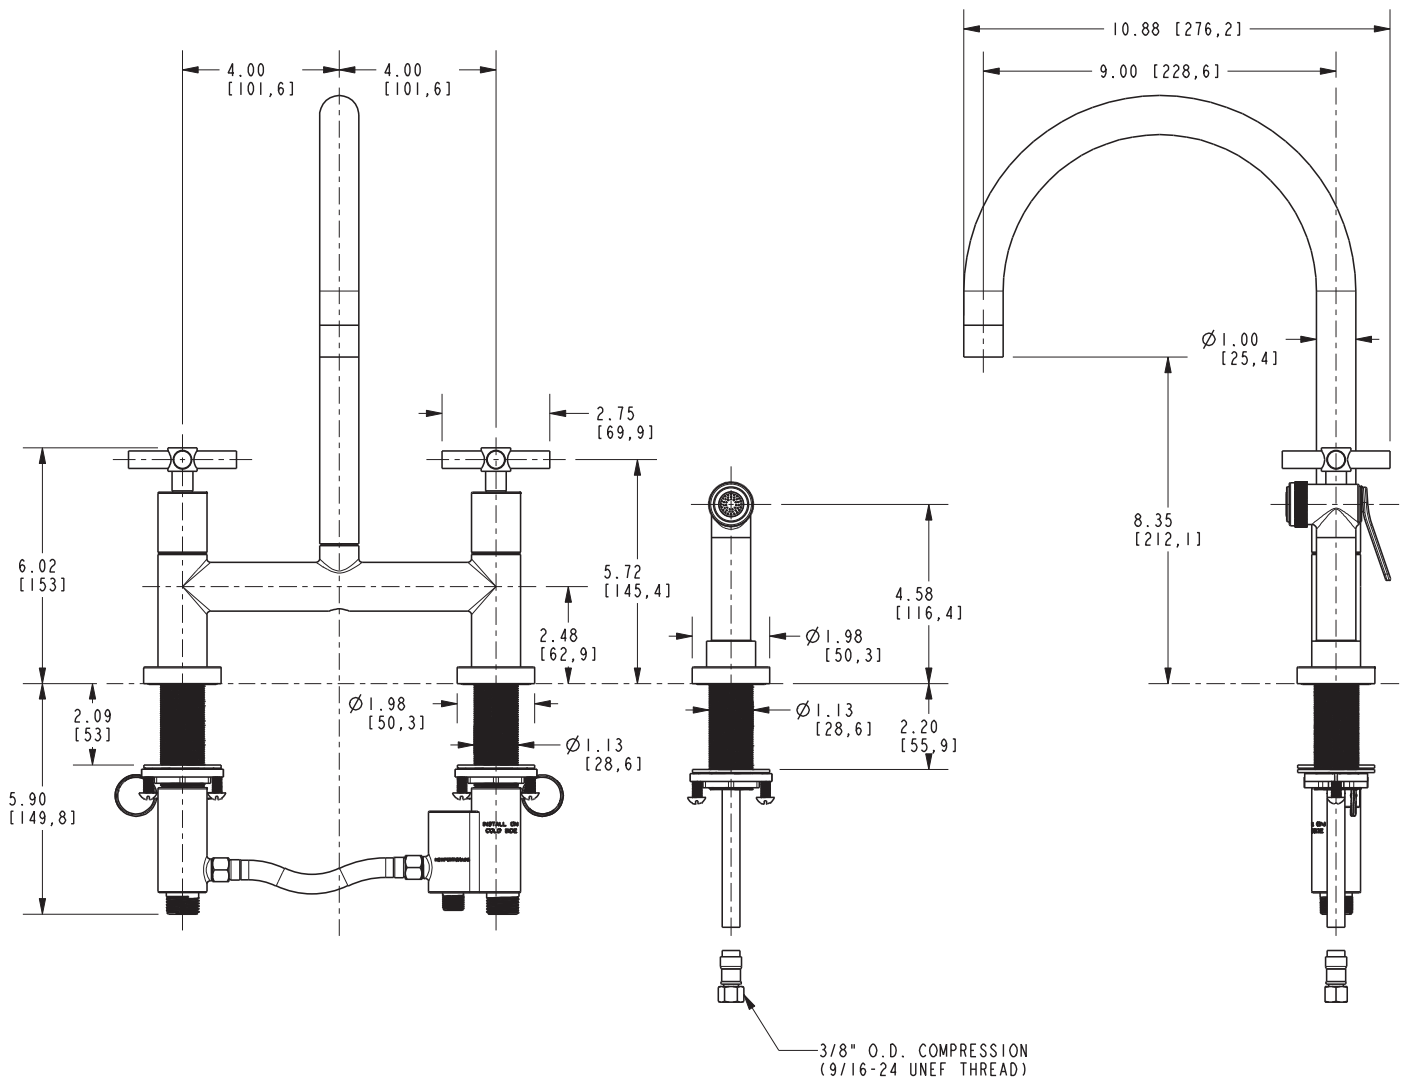

Features

- Solid brass construction
- Bridge-style brass valve bodies
- Quarter-turn washerless ceramic disc valve cartridges
- ADA compliant contemporary cross handles
- Swivel spout assembly with integral diverter assembly
- Solid brass pull-out sidespray assembly
- 8-3/8" (21.2 cm) spout height at outlet
- 9" (22.8 cm) spout reach (c-c)
- For 8" (20.3 cm) centers
- 1.8 gallons (6.8 liters) per minute maximum flow rate

Bridge Style Kitchen Faucet with Sidespray

1500-5412

Codes / Standards Compliance

Meets or exceeds the following at date of manufacture:

- ASME A112.18.1/CSA B125.1
- IAPMO/cUPC
- IPC
- NSF 61
- NSF 372
- ADA (Handle Only)
- ICC/ANSI A117.1
- Energy Policy Act of 1992
- California Energy Commission (CEC)
- All applicable US Federal and State material regulation

Product Specification Add "Color / Finish" suffix to Model number, below.

The Bridge Style Kitchen Faucet shall be made of solid brass construction. Faucet shall incorporate a swivel spout assembly with integral side-spray diverter assembly and feature bridge-style brass valve bodies with quarter-turn washerless ceramic disc valve cartridges. Faucet shall have a 1.8 gallons (6.8 liters) per minute maximum flow rate. Product shall be for 8" (20.3 cm) centers. Product shall incorporate a 8-3/8" (21.2 cm) spout height at outlet and a 9" (22.8 cm) spout reach (c-c). Faucet shall incorporate ADA compliant contemporary cross handles. Bridge-Style Kitchen Faucet with Sidespray shall be Newport Brass Model 1500-5412/_____.

1500-5412

PRODUCT DIMENSIONS *(Units are in inches)*

East Linear Bridge Style Kitchen Faucet with Sidespray 1500-5412

NEWPORT BRASS
Flawless Beauty. From Faucet to Finish.™