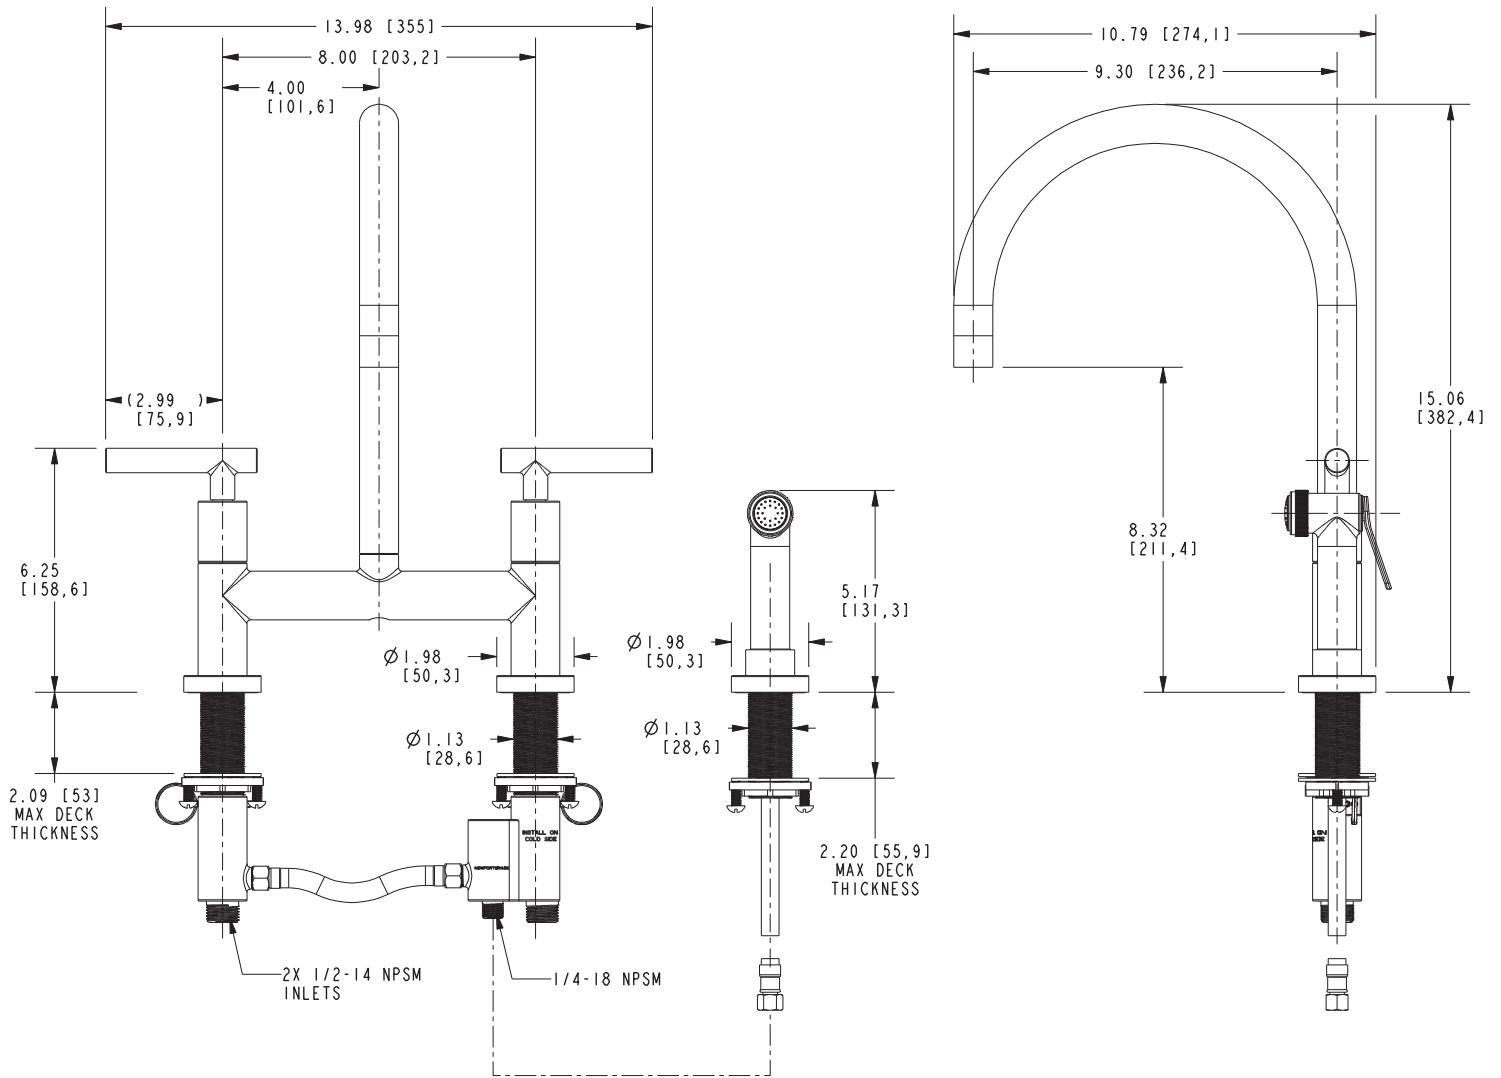

Features

- Solid brass construction
- Bridge-style brass valve bodies
- Quarter-turn washerless ceramic disc valve cartridges
- Swivel spout assembly
- Solid brass pull-out sidespray assembly
- 8.32" (21.1 cm) spout height at outlet
- 9.30" (23.6 cm) spout reach (c-c)
- For 8.00" (20.3 cm) centers
- ADA Complaint (Handles Only)
- 1.8 GPM (6.8 LPM) Max

Product Specification Add "Color / Finish" suffix to Model number, below.

The The Bridge Style Kitchen Faucet shall be made of solid brass construction. Faucet shall incorporate a swivel spout assembly with integral side-spray diverter assembly and feature bridge-style brass valve bodies with quarter-turn washerless ceramic disc valve cartridges. Faucet shall have a 1.8 gallons (6.8 liters) per minute maximum flow rate. Product shall be for 8.00" (20.3 cm) centers. Product shall incorporate a 8.32" (21.1 cm) spout height at outlet and a 9.30" (23.6 cm) spout reach (c-c). Faucet shall incorporate traditional lever handles. Bridge-Style Kitchen Faucet with Sidespray shall be Newport Brass Model 1500-5413/____ .

1500-5413

PRODUCT DIMENSIONS *(Units are in inches)*

Product Dimensions are provided for reference only. For specific product installation guidelines, please reference the Installation Instructions of the product being installed.

East Linear Bridge Style Kitchen Faucet 1500-5413