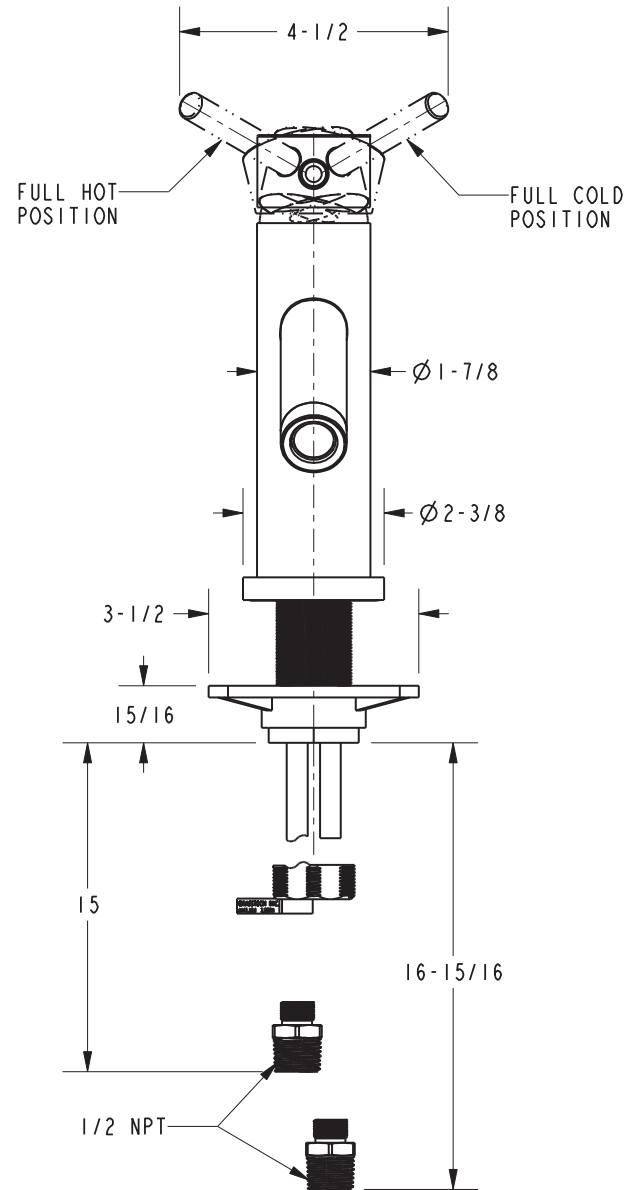

# 1503

## PRODUCT DIMENSIONS (Units are in inches)

### East Linear Single Handle Lavatory Faucet 1503