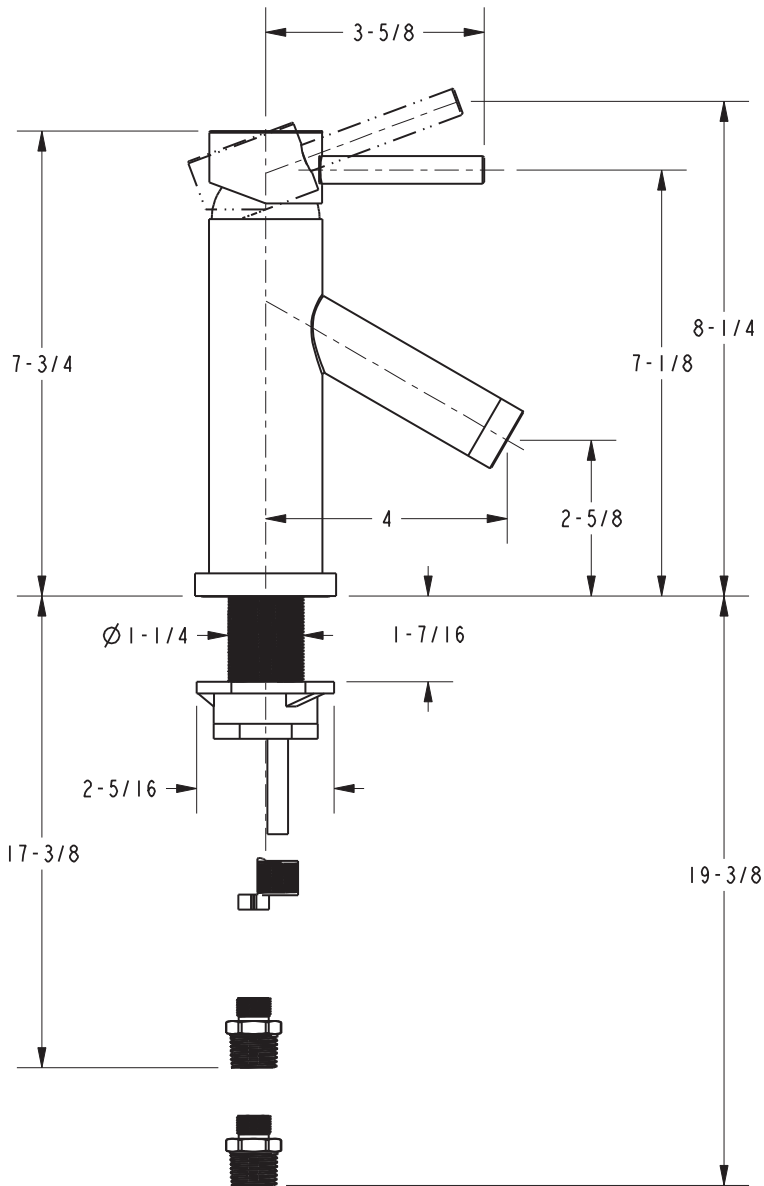

# 1503

## PRODUCT DIMENSIONS (Units are in inches)

### East Linear Single Handle Lavatory Faucet 1503