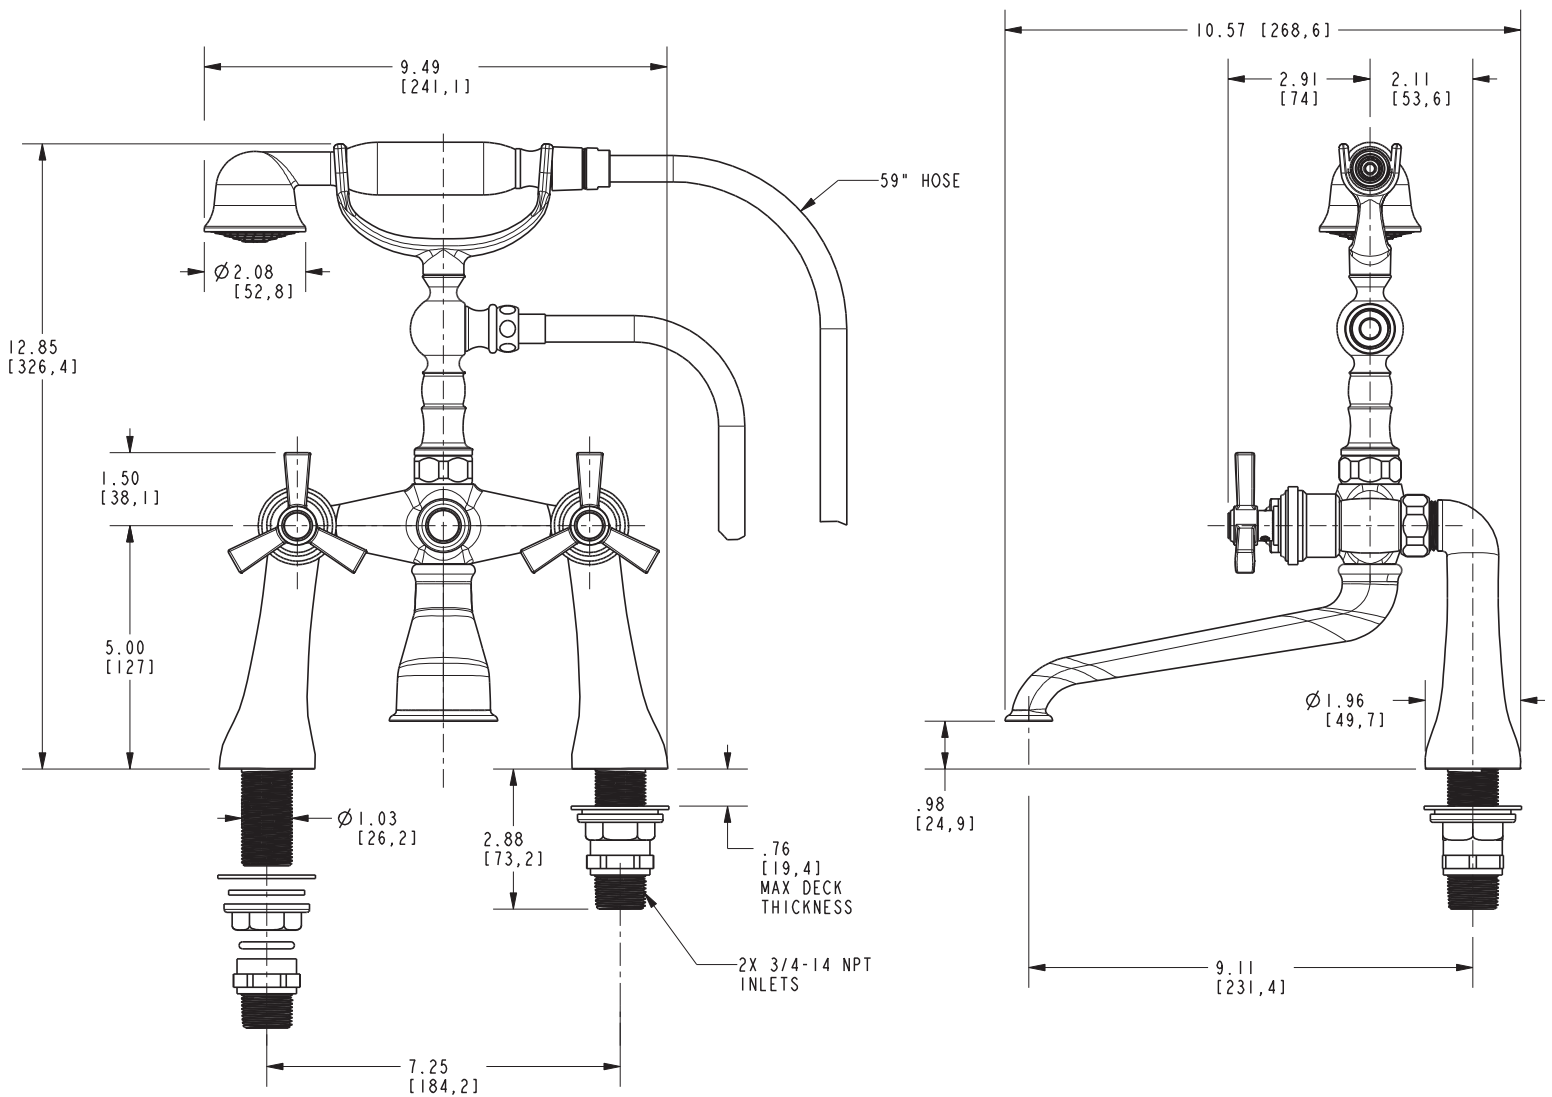

Tub and Handshower Set
1600-4272

Features

- Solid brass construction
- Quarter-turn washerless ceramic disc valve cartridges
- 3/4" NPT hot and cold inlet fittings
- 9.11" (23.1 cm) tub spout reach from inlet fittings (c-c)
- 2.08" (5.3 cm) handshower diameter
- For deck-mounted configurations
- ADA Compliant (Handles Only)
- 1.8 GPM (6.8 LPM) Max, Handshower Only

Model	Description	Colors Finishes
1600-4272	Exposed Tub and Handshower Set (Deck Mount)	<input type="checkbox"/> 10B <input type="checkbox"/> 15 <input type="checkbox"/> 15S <input type="checkbox"/> 26 <input type="checkbox"/> Other

Product Specification Add "Color / Finish" suffix to Model number, below.

The Exposed Tub and Handshower Set shall be made of solid brass construction and incorporate quarter-turn washerless ceramic disc valve cartridges. Exposed Tub and Handshower Set shall incorporate a push button diverter and ADA compliant cross handles. Product shall be designed for deck-mounted configurations. Product shall have a 9.11" (23.1 cm) tub spout reach (c-c) and 3/4" NPT deck-mounted hot/cold inlet fittings. Product shall feature a solid brass handshower having a diameter of 2.08" (5.3 cm) and a 1.8 gallons (6.7 liters) per minute maximum flow rate. Exposed Tub and Handshower Set shall be Newport Brass Model 1600-4272/____.

1600-4272

PRODUCT DIMENSIONS *(Units are in inches)*

Product Dimensions are provided for reference only. For specific product installation guidelines, please reference the Installation Instructions of the product being installed.