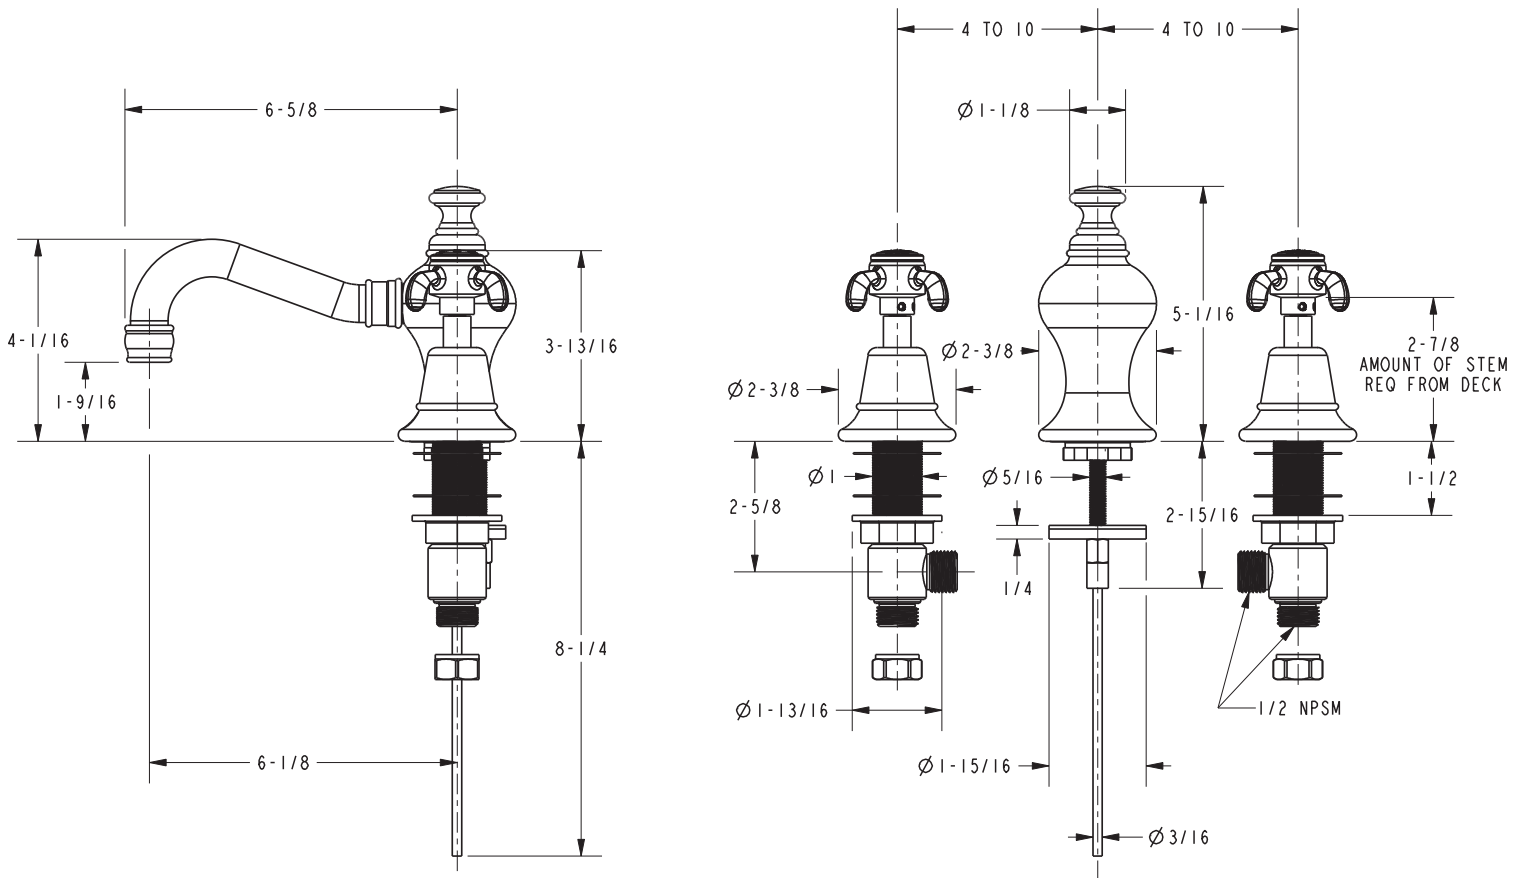

**Features**

- Solid brass construction
- Brass valve bodies
- Quarter-turn washerless ceramic disc valve cartridges
- ADA compliant traditional cross handles
- Spout assembly with integral supply hoses
- Pop-up drain with tailpiece
- 1-9/16" (4.0 cm) spout height at outlet
- 6-1/8" (15.6 cm) spout reach (c-c)
- For 8" (20.3 cm) centers - Maximum 20" (50.8 cm)
- 1.2 gallons (4.5 liters) per minute maximum flow rate

**Product Specification** Add "Color / Finish" suffix to Model number, below.

The two-handle Widespread Lavatory Faucet shall be made of solid brass construction. Faucet shall incorporate a spout assembly with integral supply hoses and feature brass valve bodies with quarter-turn washerless ceramic disc valve cartridges. Faucet shall have a 1.2 gallon (4.5 liter) per minute maximum flow rate. Product shall be for 8" (20.3 cm) centers - Maximum 20" (50.8 cm). Product shall incorporate a 1-9/16" (4.0 cm) spout height at outlet and a 6-1/8" (15.6 cm) spout reach (c-c). Faucet shall include a pop-up drain with tailpiece and incorporate ADA compliant traditional cross handles. Widespread Lavatory Faucet shall be Newport Brass Model 1680/\_\_\_\_\_.

## PRODUCT DIMENSIONS *(Units are in inches)*