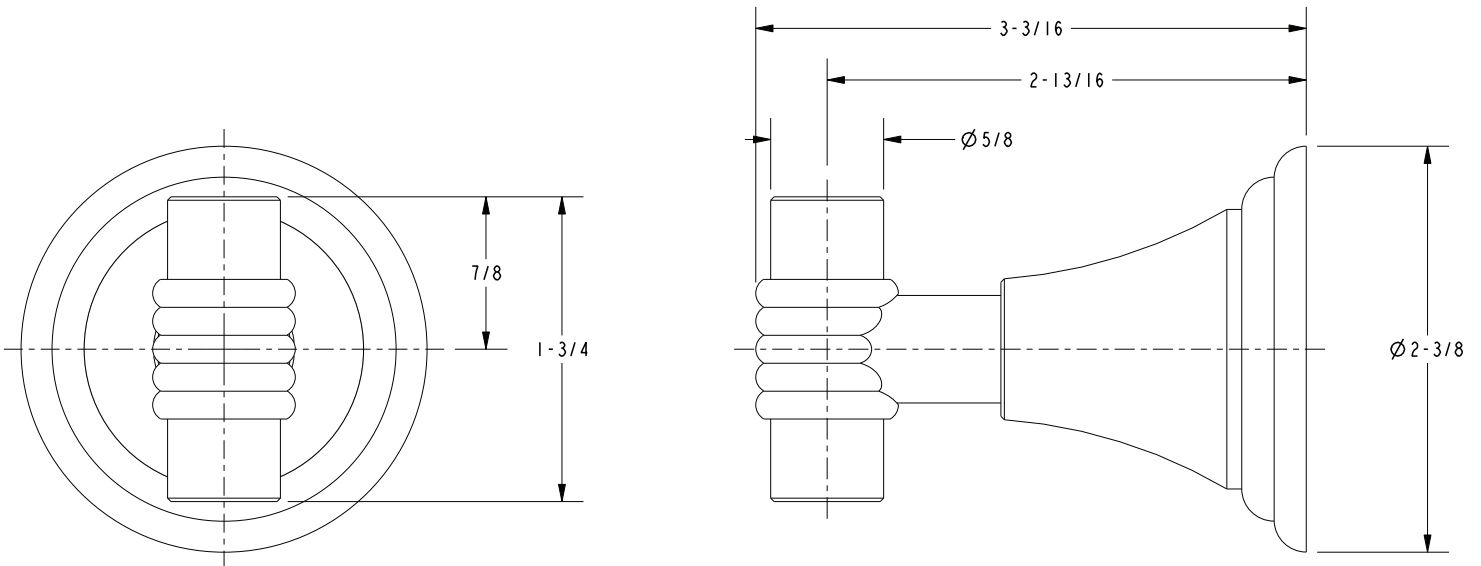

**Single Robe Hook**  
**17-12**

**Features**

- Solid brass construction
- Complements Kayan product series

**Codes / Standards Compliance**

Meets or exceeds the following at date of manufacture:

- All applicable US Federal and State material regulations

**Product Specification:** Add size designator and "Color / Finish" suffix to Model number, below.

The Single Robe Hook shall be made of solid brass construction. Single Robe Hook shall complement Newport Brass Kayan product series. Single Robe Hook shall be Newport Brass Model 17-12/\_\_\_\_\_ .

## PRODUCT DIMENSIONS *(Units are in inches)*

**Kayan Single Robe Hook**  
**17-12**