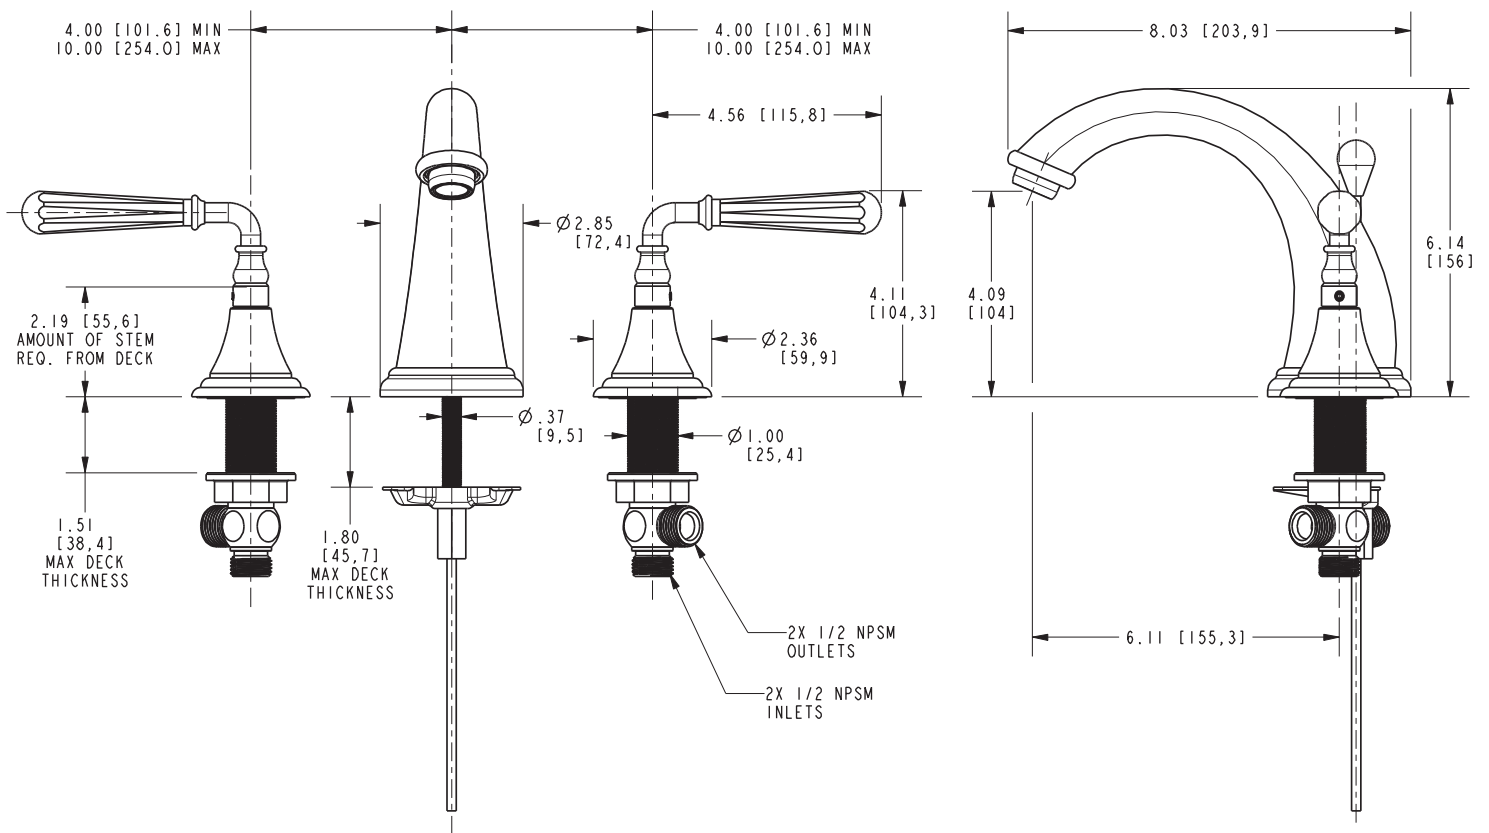

1740

PRODUCT DIMENSIONS *(Units are in inches)*

Product Dimensions are provided for reference only. For specific product installation guidelines, please reference the Installation Instructions of the product being installed.

Bevelle Widespread Lavatory Faucet 1740