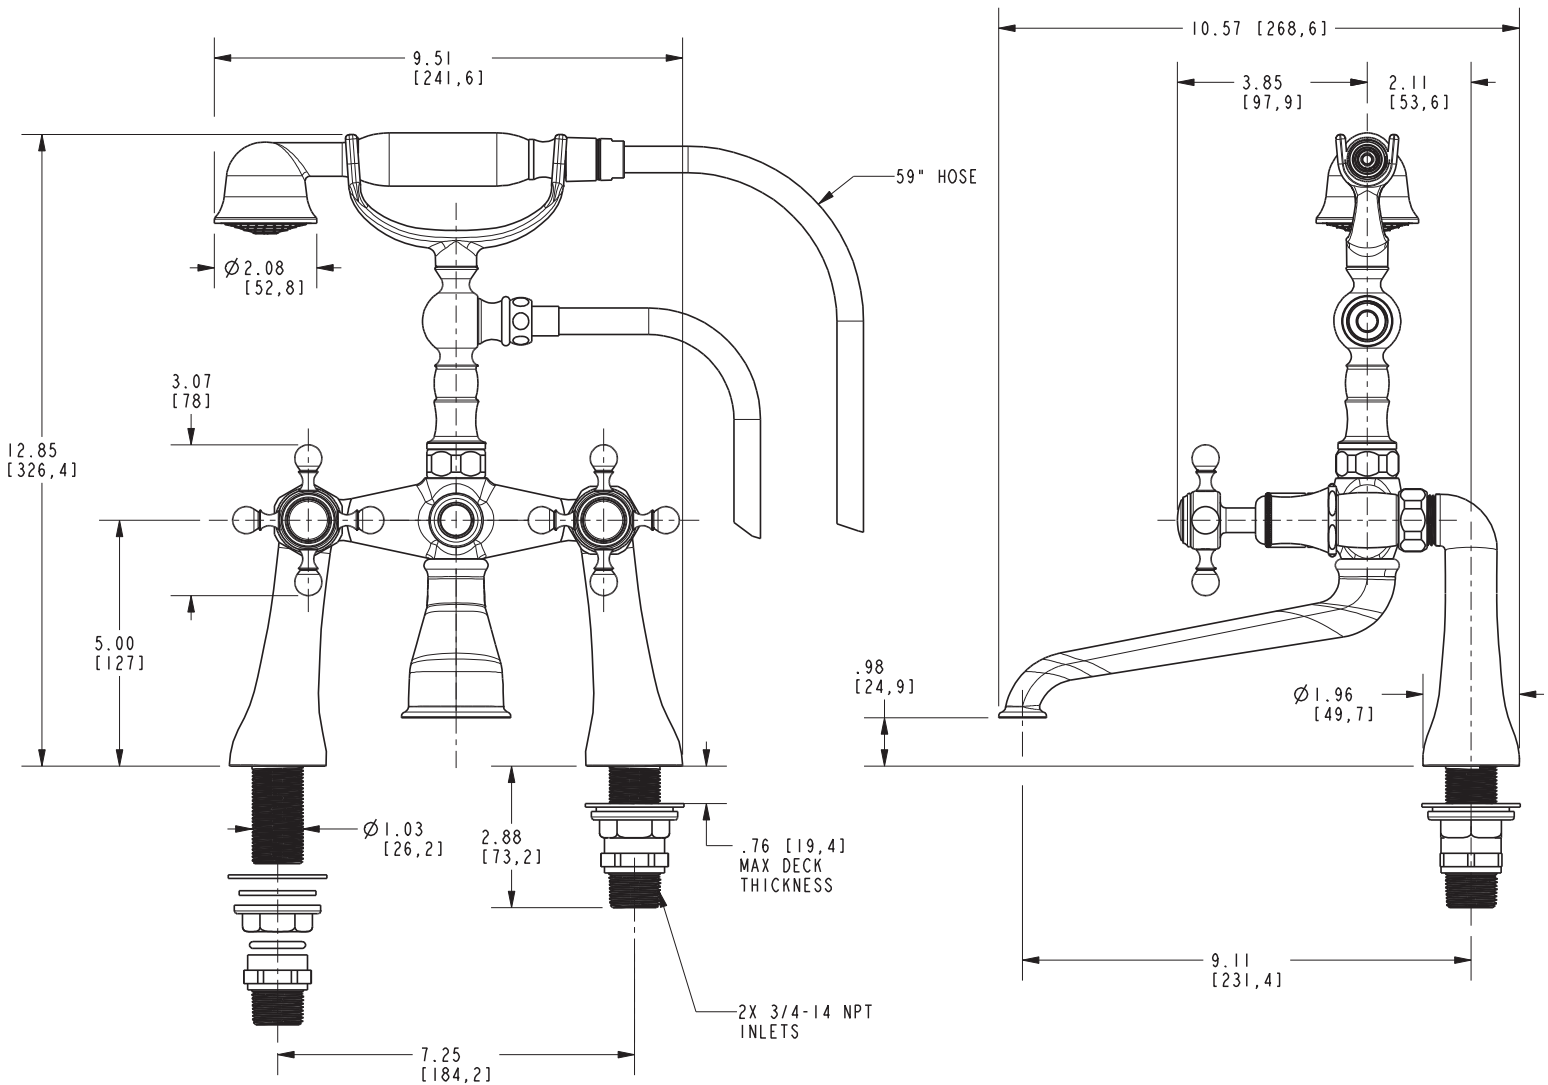

VICTORIA

Tub and Handshower Set **1760-4272**

Features

- Solid brass construction
- Quarter-turn washerless ceramic disc valve cartridges
- 3/4" NPT hot and cold inlet fittings
- 9.11" (23.1 cm) tub spout reach from inlet fittings (c-c)
- 2.08" (5.3 cm) handshower diameter
- For deck-mounted configurations
- ADA Compliant
- 1.8 GPM (6.8 LPM) Max, Handshower Only

Product Specification Add "Color / Finish" suffix to Model number, below.

The Exposed Tub and Handshower Set shall be made of solid brass construction and incorporate quarter-turn washerless ceramic disc valve cartridges. Exposed Tub and Handshower Set shall incorporate a push button diverter and ADA complaint cross handles. Product shall be designed for deck-mounted configurations. Product shall have a 9.11" (23.1 cm) tub spout reach (c-c) and 3/4" NPT deck-mounted hot/cold inlet fittings. Product shall feature a solid brass handshower having a diameter of 2.08" (5.3 cm) and a 1.8 gallons (6.7 liters) per minute maximum flow rate. Exposed Tub and Handshower Set shall be Newport Brass Model 1760-4272/_____.

1760-4272

PRODUCT DIMENSIONS *(Units are in inches)*

Product Dimensions are provided for reference only. For specific product installation guidelines, please reference the Installation Instructions of the product being installed.

Victoria Tub and Handshower Set 1760-4272