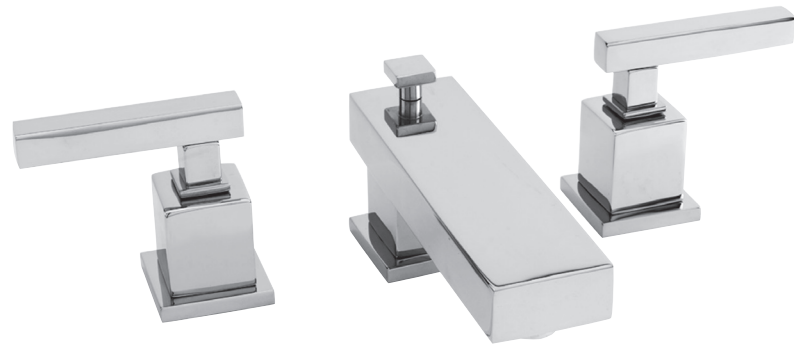

CUBE 2

Features

- Solid brass construction
- Brass valve bodies
- Quarter-turn washerless ceramic disc valve cartridges
- Spout assembly with integral supply hoses
- Pop-up drain with tailpiece
- 1.45" (3.7 cm) spout height at outlet
- 4.97" (12.6 cm) spout reach (c-c)
- For 8" (20.3 cm) centers - Maximum 20" (50.8 cm)
- ADA Compliant
- 1.2 GPM (4.5 LPM) Max

Colors / Finishes

- 10B: Oil Rubbed Bronze
- 15: Polished Nickel
- 15S: Satin Nickel - PVD
- 26: Polished Chrome
- Other: Refer to the Newport Brass catalog for additional color/finish options.

Widespread Lavatory Faucet 2020

Specified Model

Model	Description	Colors Finishes
2020	Widespread Lavatory Faucet	<input type="checkbox"/> 10B <input type="checkbox"/> 15 <input type="checkbox"/> 15S <input type="checkbox"/> 26 <input type="checkbox"/> Other

Product Specification Add "Color / Finish" suffix to Model number, below.

The two-handle Widespread Lavatory Faucet shall be made of solid brass construction. Faucet shall incorporate a spout assembly with integral supply hoses and feature brass valve bodies with quarter-turn washerless ceramic disc valve cartridges. Faucet shall have a 1.2 gallon (4.5 liter) per minute maximum flow rate. Product shall be for 8" (20.3 cm) centers - Maximum 20" (50.8 cm). Product shall incorporate a 1.45" (3.7 cm) spout height at outlet and a 4.97" (12.6 cm) spout reach (c-c). Faucet shall include a pop-up drain with tailpiece and incorporate ADA compliant traditional lever handles. Widespread Lavatory Faucet shall be Newport Brass Model 2020/_____.