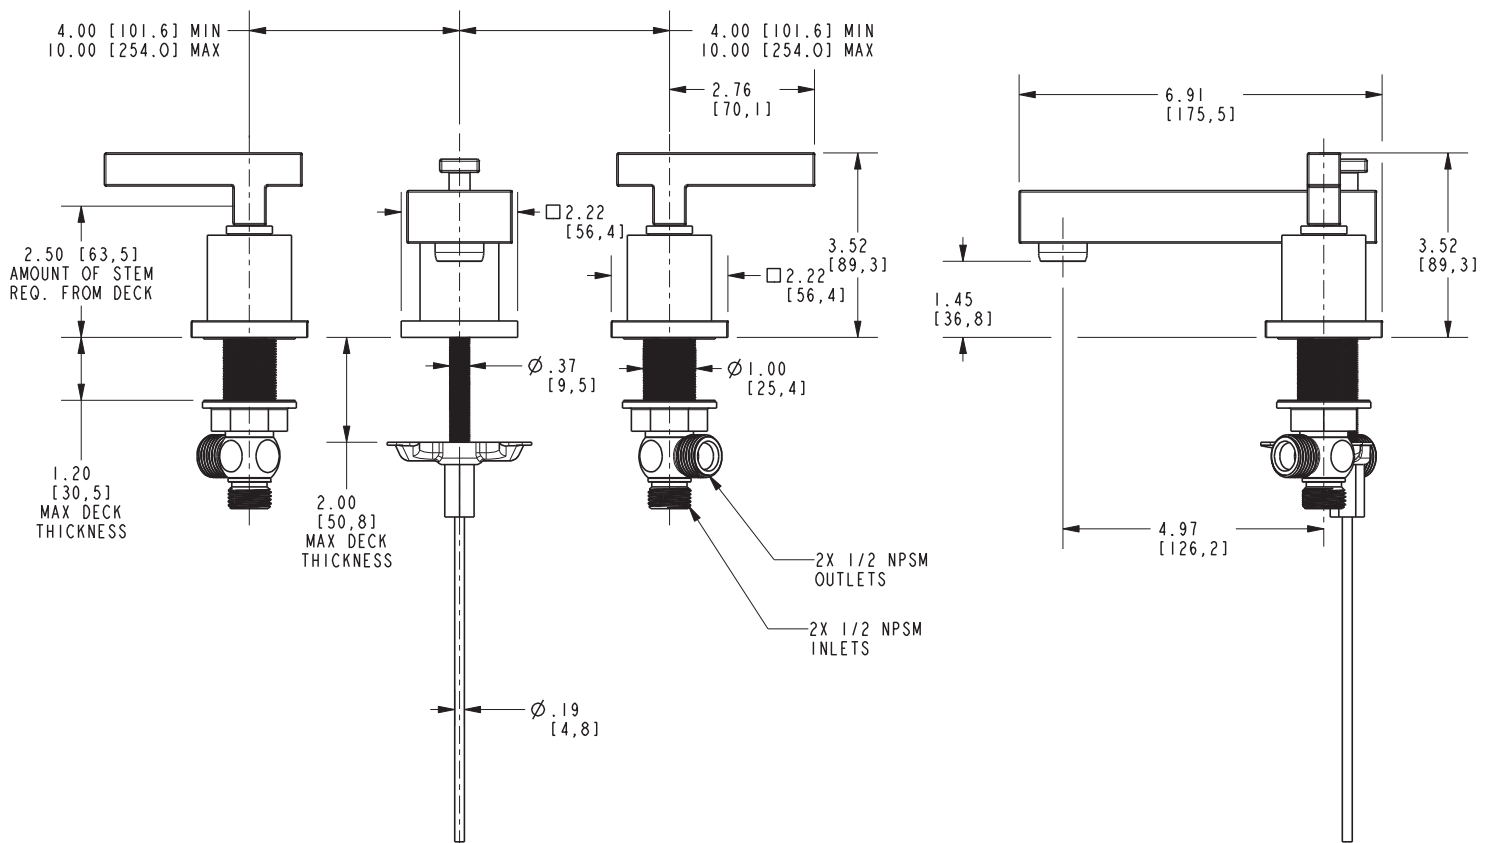

CUBE 2

Features

- Solid brass construction
- Brass valve bodies
- Quarter-turn washerless ceramic disc valve cartridges
- Spout assembly with integral supply hoses
- Pop-up drain with tailpiece
- 1.45" (3.7 cm) spout height at outlet
- 4.97" (12.6 cm) spout reach (c-c)
- For 8" (20.3 cm) centers - Maximum 20" (50.8 cm)
- ADA Compliant
- 1.2 GPM (4.5 LPM) Max

Product Specification Add "Color / Finish" suffix to Model number, below.

The two-handle Widespread Lavatory Faucet shall be made of solid brass construction. Faucet shall incorporate a spout assembly with integral supply hoses and feature brass valve bodies with quarter-turn washerless ceramic disc valve cartridges. Faucet shall have a 1.2 gallon (4.5 liter) per minute maximum flow rate. Product shall be for 8" (20.3 cm) centers - Maximum 20" (50.8 cm). Product shall incorporate a 1.45" (3.7 cm) spout height at outlet and a 4.97" (12.6 cm) spout reach (c-c). Faucet shall include a pop-up drain with tailpiece and incorporate ADA compliant traditional lever handles. Widespread Lavatory Faucet shall be Newport Brass Model 2020/_____.

2020

PRODUCT DIMENSIONS *(Units are in inches)*

Product Dimensions are provided for reference only. For specific product installation guidelines, please reference the Installation Instructions of the product being installed.