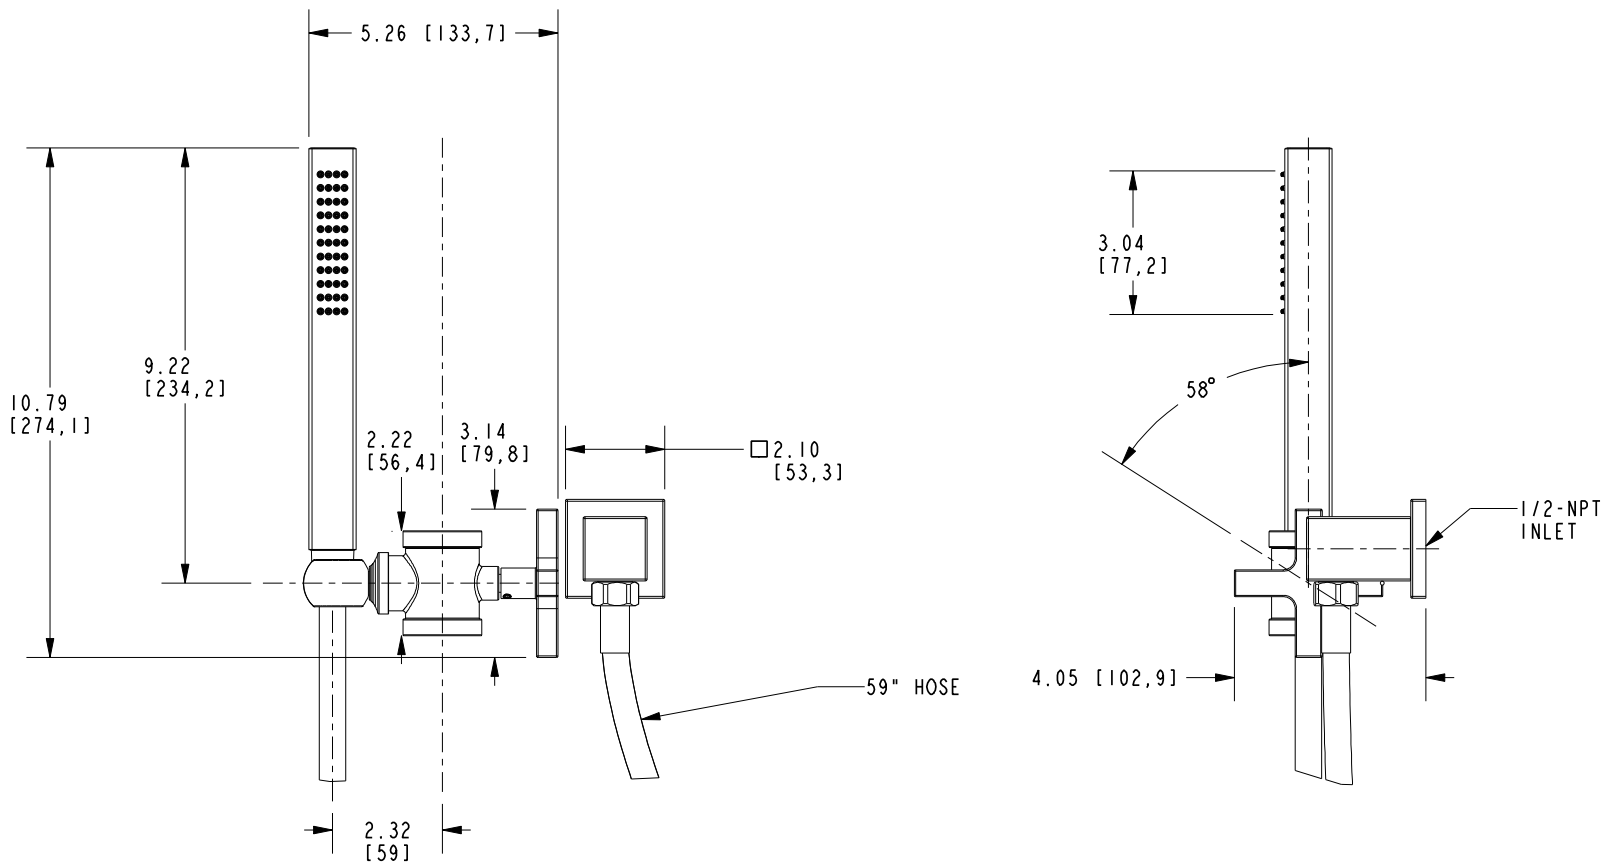

## Features

- Converts any ADA grab bars into Handshower w/ Slidebar Set
- Compatible with all Newport Brass / Ginger Grab bars
- Fully adjustable (height and angle)
- Single function spray
- Rubber nozzles facilitate easy cleaning
- 59" [149.9 cm] spiral shower hose
- 1/2" NPT inlet elbow fitting
- 3" x 3/4" (7,6 cm x 1,9 cm) spray area.
- 1.8 GPM (6.8 LPM) Max

## Handshower Set Mount for 1-1/4" Dia. Grab Bars

## Product Specification Add "Color / Finish" suffix to Model number, below.

The Handshower set mount shall be of solid brass construction while incorporating a non-metallic handshower engine. Handshower shall have a single function spray pattern incorporating a finished spray surface. Handshower shall incorporate twin back-check valves within the handle. Handshower Set shall have a 1/2" NPT inlet elbow fitting and 3" x 3/4" (7.6 cm x 1.9 cm) spray area while operating at 1.8 gallons (6.7 liters) per minute maximum flow rate. Handshower Set is intended for use with 1-1/4" [3.175 cm] diameter tube. Handshower set mount shall be Newport Brass Model 2040-0442/\_\_\_\_. Required accessory Grab Bar shall be Newport Brass Model \_\_\_\_0-39\_\_\_\_/\_\_\_\_.

# 2040-0442

Product Dimensions are provided for reference only. For specific product installation guidelines, please reference the Installation Instructions of the product being installed.