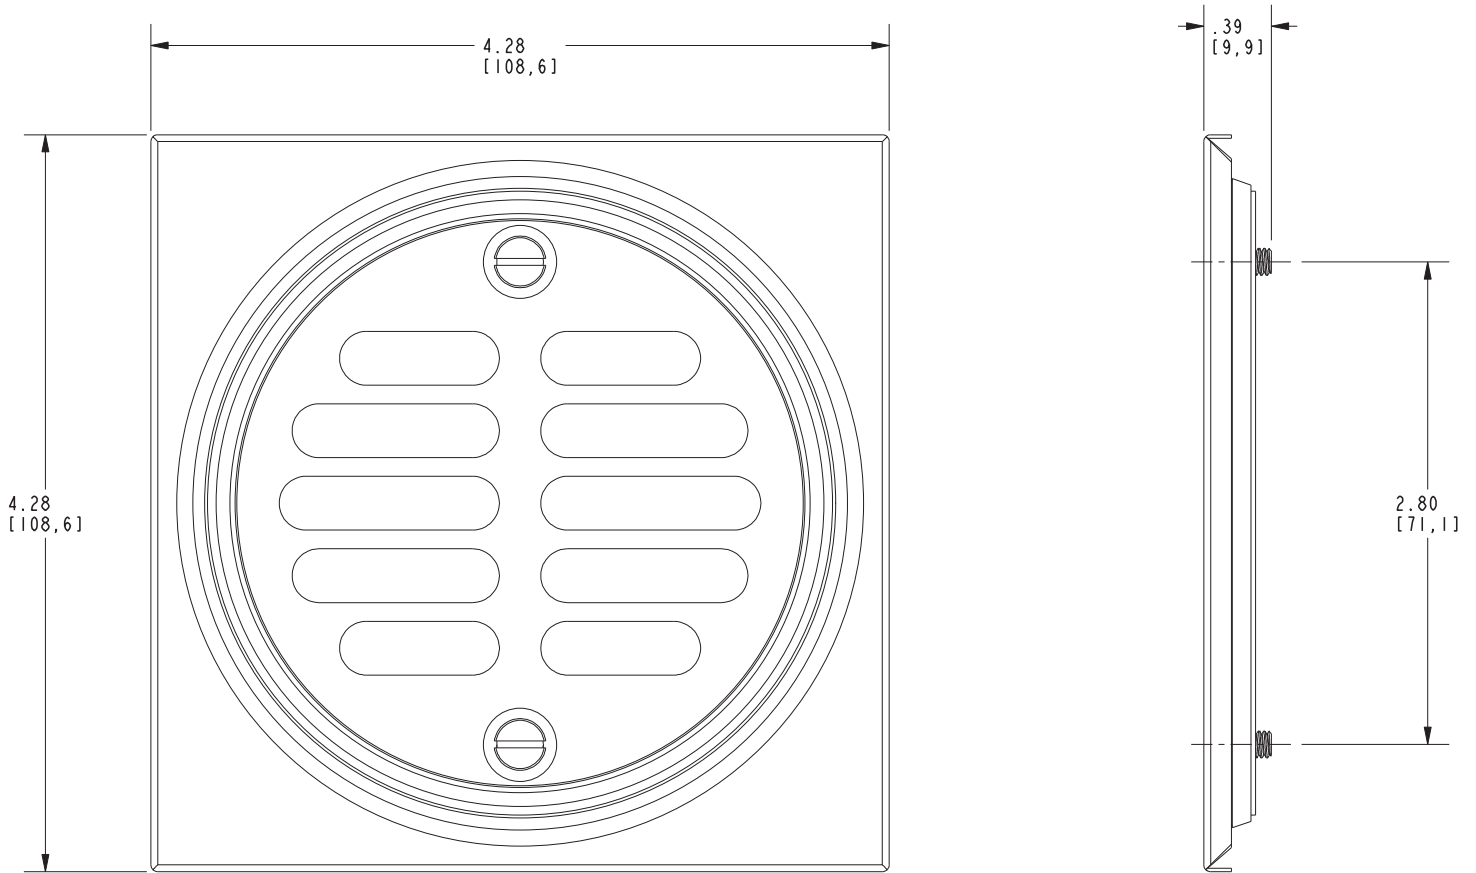

231

Product Dimensions are provided for reference only. For specific product installation guidelines, please reference the Installation Instructions of the product being installed.

Brasstech Tub & Shower Drain Trim Set 231