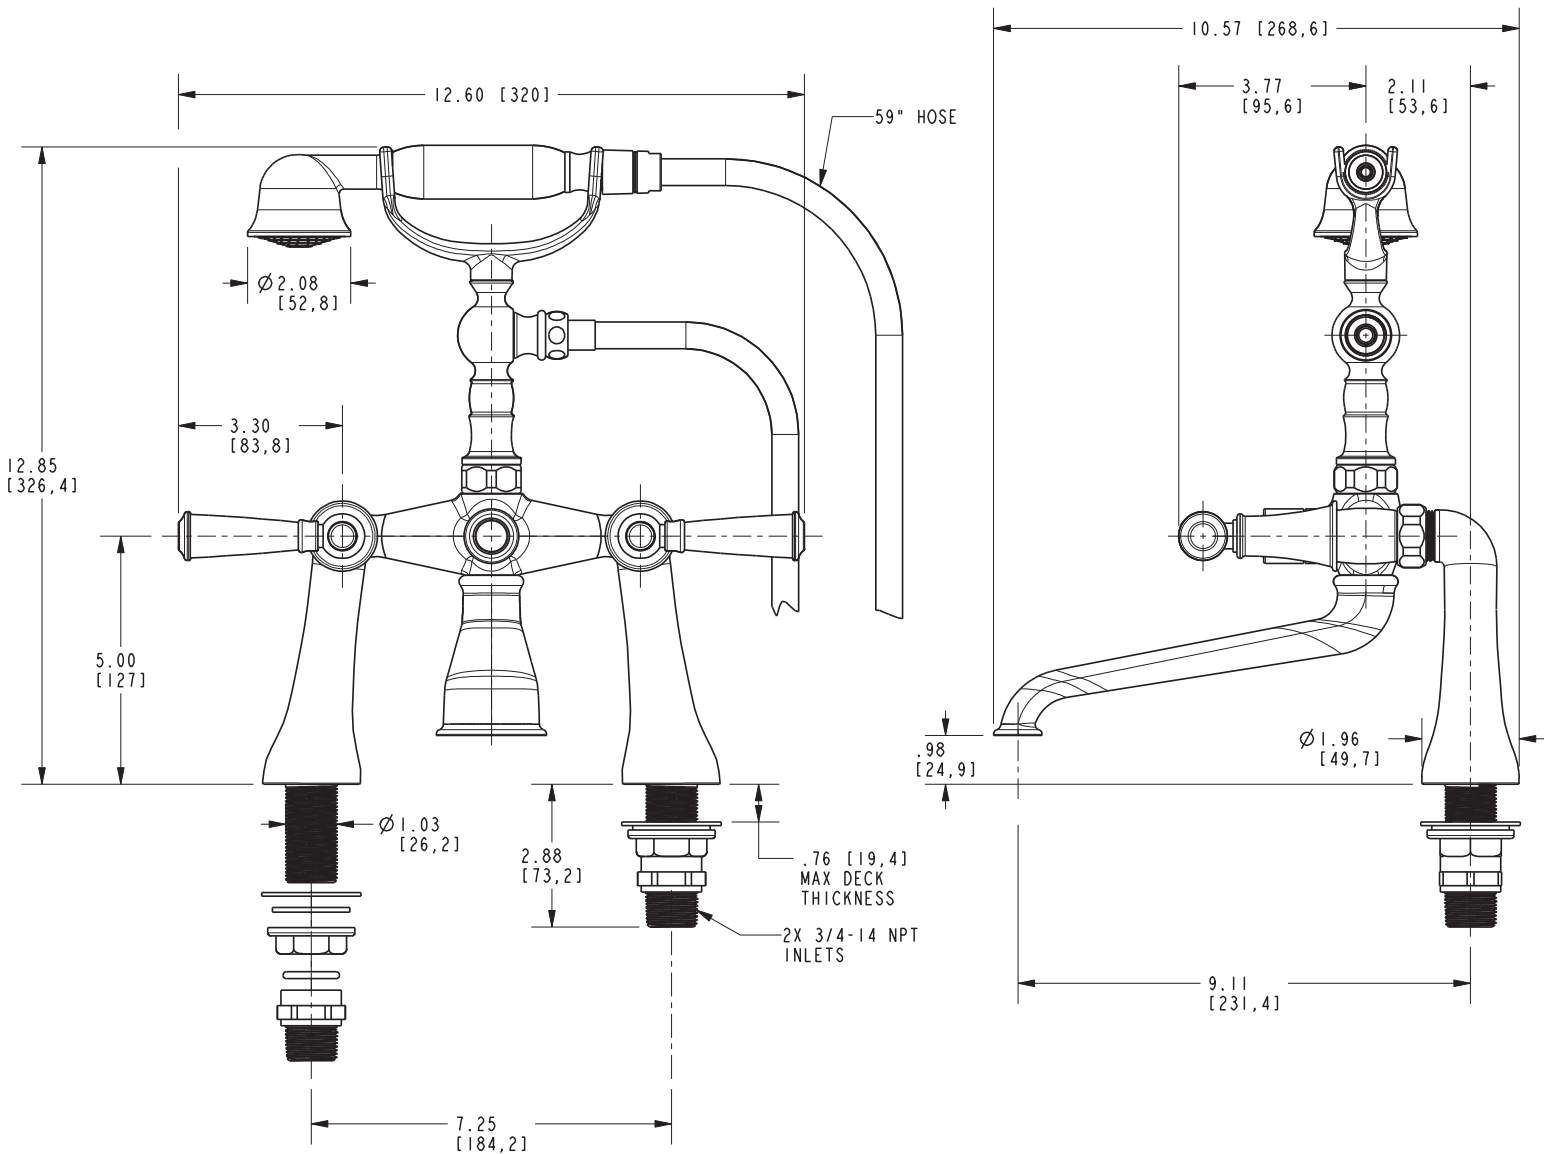

AYLESBURY

Tub and Handshower Set 2400-4273

Features

- Solid brass construction
- Quarter-turn washerless ceramic disc valve cartridges
- 3/4" NPT hot and cold inlet fittings
- 9.11" (23.1 cm) tub spout reach from inlet fittings (c-c)
- 2.08" (5.3 cm) handshower diameter
- For deck-mounted configurations
- ADA Compliant (Handles Only)
- 1.8 GPM (6.8 LPM) Max, Handshower Only

Product Specification Add "Color / Finish" suffix to Model number, below.

The Exposed Tub and Handshower Set shall be made of solid brass construction and incorporate quarter-turn washerless ceramic disc valve cartridges. Exposed Tub and Handshower Set shall incorporate a push button diverter and ADA compliant lever handles. Product shall be designed for deck-mounted configurations. Product shall have a 9.11" (23.1 cm) tub spout reach (c-c) and 3/4" NPT deck-mounted hot/cold inlet fittings. Product shall feature a solid brass handshower having a diameter of 2.08" (5.3 cm) and a 1.8 gallons (6.7 liters) per minute maximum flow rate. Exposed Tub and Handshower Set shall be Newport Brass Model 2400-4273/_____.

2400-4273

PRODUCT DIMENSIONS *(Units are in inches)*

Product Dimensions are provided for reference only. For specific product installation guidelines, please reference the Installation Instructions of the product being installed.

Alyesbury Tub and Handshower Set 2400-4273