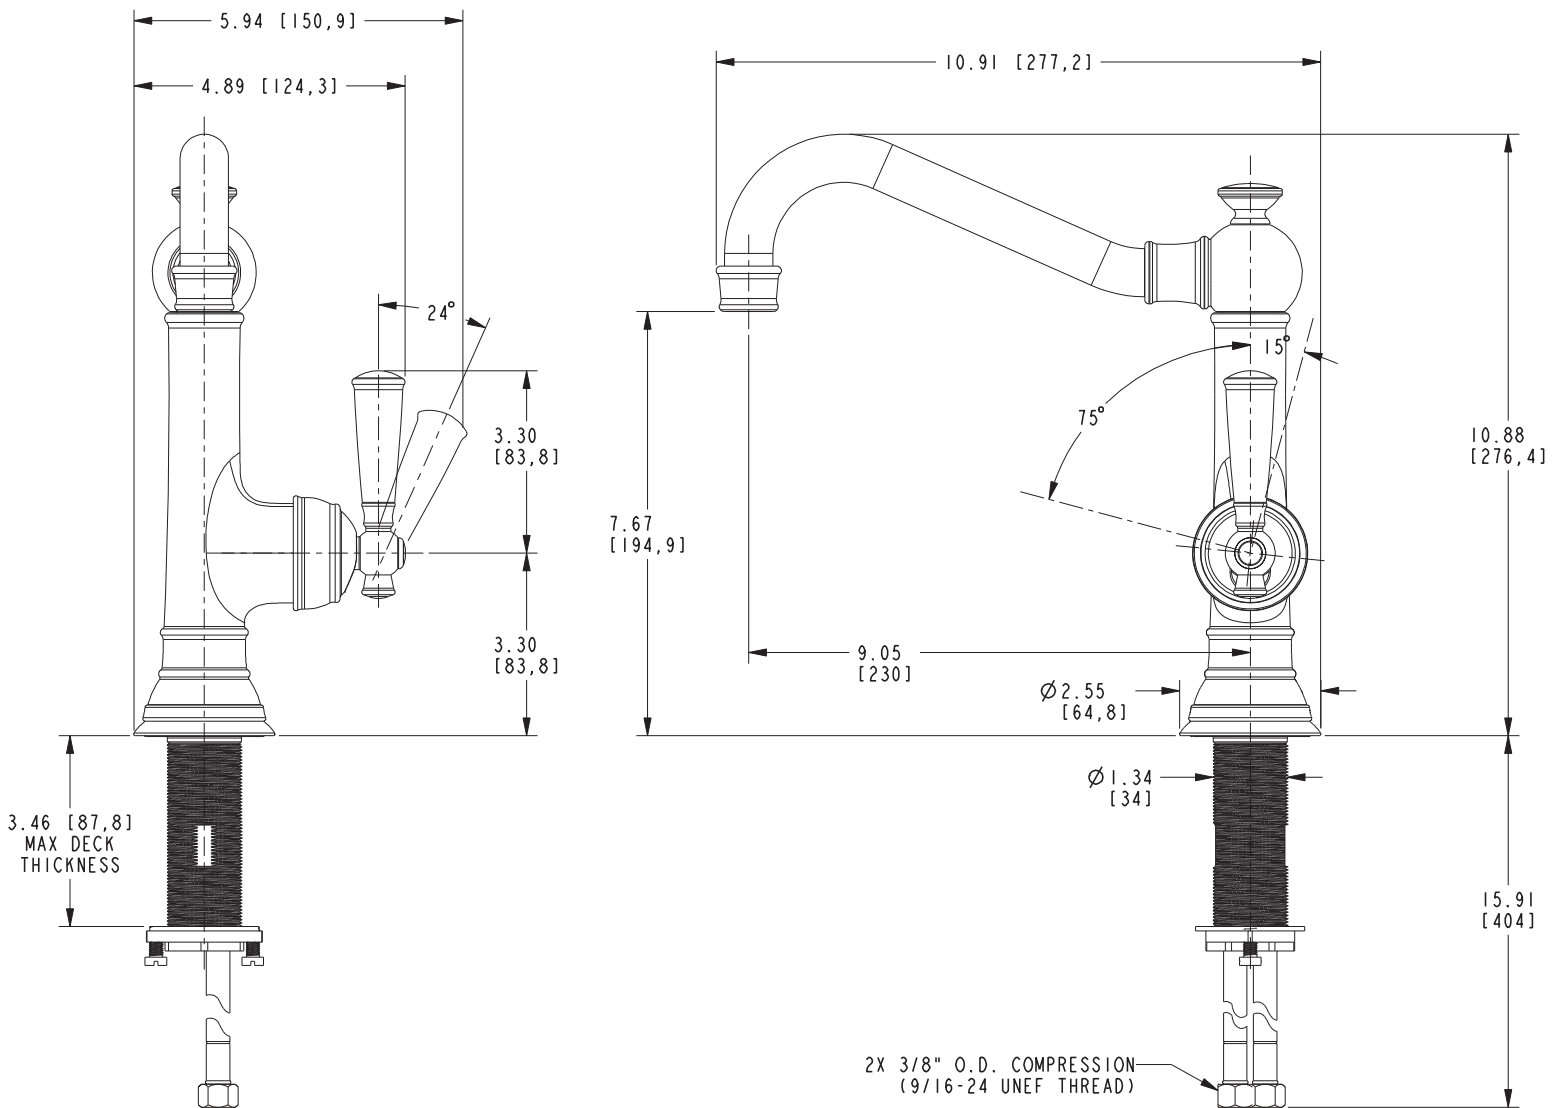

JACOBEAN

Single-Handle Kitchen Faucet

2470-5303

Features

- Solid brass construction
- Euro-motion ceramic disc 35 mm valve cartridge
- Independent rotational and pivoting lever handle elements
- Swivel spout assembly
- 7.67" (19.5 cm) spout height at outlet
- 9.05" (23.0 cm) spout reach (c-c)
- For single hole configurations
- For single hole configurations
- ADA Compliant
- 1.8 GPM (6.8 LPM) Max

Product Specification Add "Color / Finish" suffix to Model number, below.

The Single-Handle Kitchen Faucet shall be made of solid brass construction. Faucet shall incorporate a swivel spout assembly and feature a Euro-motion ceramic disc 35 mm valve cartridge. Faucet shall have a 1.8 gallons (6.8 liters) per minute maximum flow rate. Product shall require a single hole for installation. Product shall incorporate a 7.67" (19.5 cm) spout height at outlet and a 9.05" (23.0 cm) spout reach (c-c). Faucet shall incorporate a side-mounted ADA lever handle having Independent rotational and pivoting elements. Single-Handle Kitchen Faucet shall be Newport Brass Model 2470-5303/____.

2470-5303

PRODUCT DIMENSIONS *(Units are in inches)*

Product Dimensions are provided for reference only. For specific product installation guidelines, please reference the Installation Instructions of the product being installed.