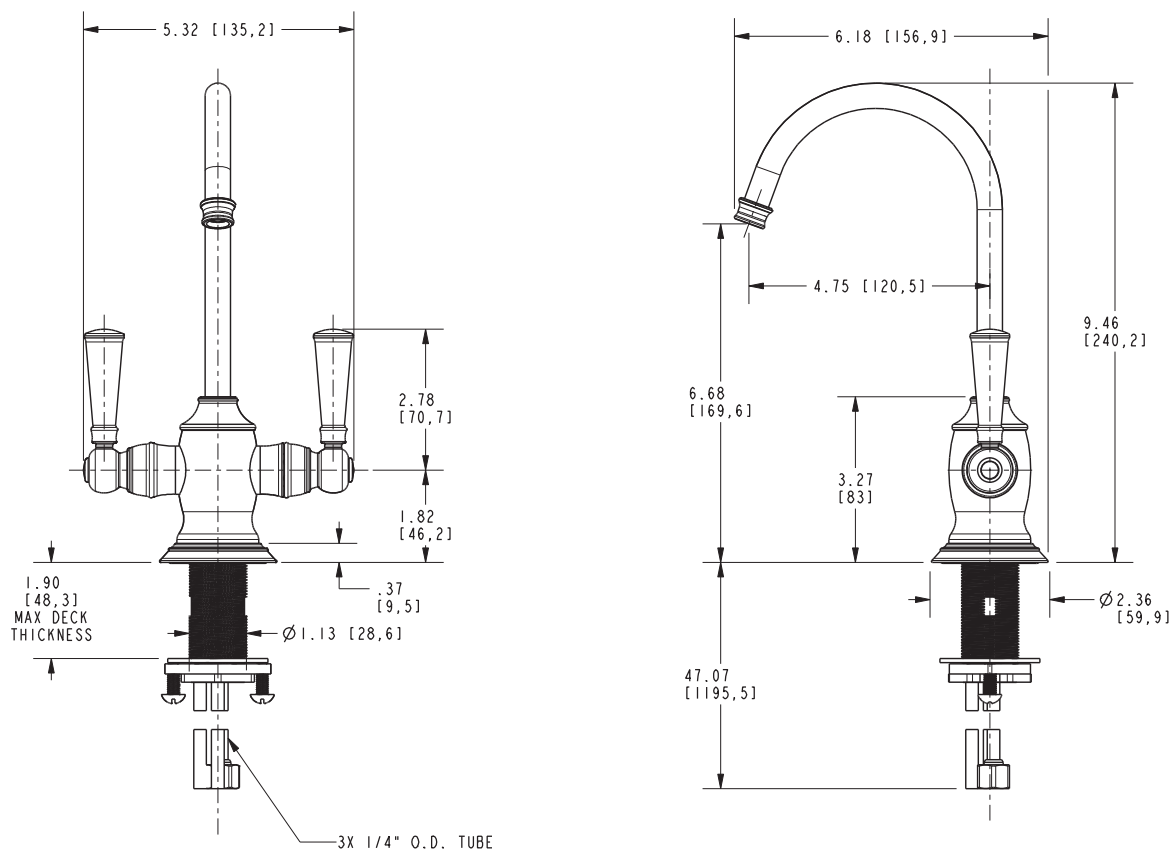

### Features

- Solid brass construction
- Quarter-turn washerless ceramic disc valve cartridge
- Traditional lever handle design
- Spout assembly with integral supply hoses
- Spring-loaded, normally closed lever handle
- 6.68" (17.0 cm) spout height at outlet
- 4.75" (12.1 cm) spout reach (c-c)
- For single hole configurations
- 1.5 GPM (5.7 LPM) Max

### Specified Model

Model	Description	Colors   Finishes
2470-5603	Hot and Cold Water Dispenser Faucet	<input type="checkbox"/> 10B <input type="checkbox"/> 15 <input type="checkbox"/> 15S <input type="checkbox"/> 26 <input type="checkbox"/> Other
5-036	Point-of-Use Water Heater (115V, 140°F to 190° range)	N/A

### Product Specification Add "Color / Finish" suffix to Model number, below.

The Hot and Cold Water Dispenser Faucet shall be made of solid brass construction. Faucet shall incorporate a spout assembly with integral supply hoses and feature quarter-turn washerless ceramic disc valve cartridges. Faucet shall incorporate a traditional lever handle design and feature a spring-loaded, normally closed hot lever mechanism. Hot and Cold Water Dispenser Faucet shall have a 1.5 gallon (5.7 liters) per minute maximum flow rate and accommodate single hole configurations. Product shall incorporate a 6.68" (17.0 cm) spout height at outlet and a 4.75" (12.1 cm) spout reach (c-c). Hot and Cold Water Dispenser Faucet shall be Newport Brass Model 2470-5603/\_\_\_\_. [Point-of-Use Water Heater shall be Newport Brass Model 5-036].

## PRODUCT DIMENSIONS *(Units are in inches)*

Product Dimensions are provided for reference only. For specific product installation guidelines, please reference the Installation Instructions of the product being installed.