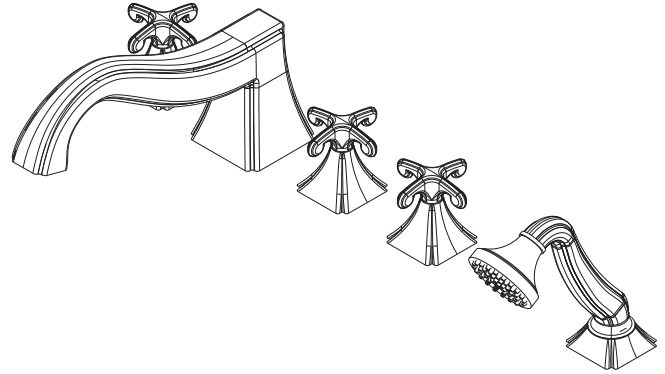

KIARA

Roman Tub with Handshower Deck Trim 2527

Features

- Solid brass construction
- ADA compliant traditional cross handles
- 3-11/16" (9.4 cm) spout height at outlet
- 9-1/2" (24.1 cm) spout reach (c-c)
- Intended for use with Newport Brass rough valve kit (Included Accessory) which incorporates the following:
 - Brass valve bodies and spout nipple
 - Quarter-turn washerless ceramic disc 3/4" valve cartridges
 - Diverter valve and hoses as needed for handshower

Required Accessory:

Trim, above, and Rough Valve Kit, below, must both be specified.

Application	Roman Tub			Roman Tub with Handshower					
	Hot Valve	Cold Valve	Spout Quick-Connect Fitting	Hot Valve	Cold Valve	Spout Quick-Connect Fitting	Poly-Braided Hose	Handshower Diverter	H/S Flange Hardware
Inlet/Outlet Size	3/4"	3/4"	3/4"	3/4"	3/4"	3/4"	1/2"	1/2" / 3/4"	-
Part Number	<input type="checkbox"/> 1-565			<input type="checkbox"/> 1-566					
Image									

Product Specification:

Add "Color / Finish" suffix to Tub Deck Trim model number, below.

The Roman Tub with Handshower Deck Trim shall be made of solid brass construction. Roman Tub with Handshower Deck Trim shall incorporate ADA compliant traditional cross handles. Product shall incorporate a 3-11/16" (9.4 cm) spout height at outlet and a 9-1/2" (24.1 cm) spout reach (c-c). Rough valve kit shall incorporate brass valve bodies with quarter-turn washerless ceramic disc 3/4" valve cartridges, a spout nipple and a diverter valve with hoses as needed for handshower. Roman Tub with Handshower Deck Trim shall be Newport Brass Model 2527/_____ which includes Newport Brass rough valve kit 1-566.